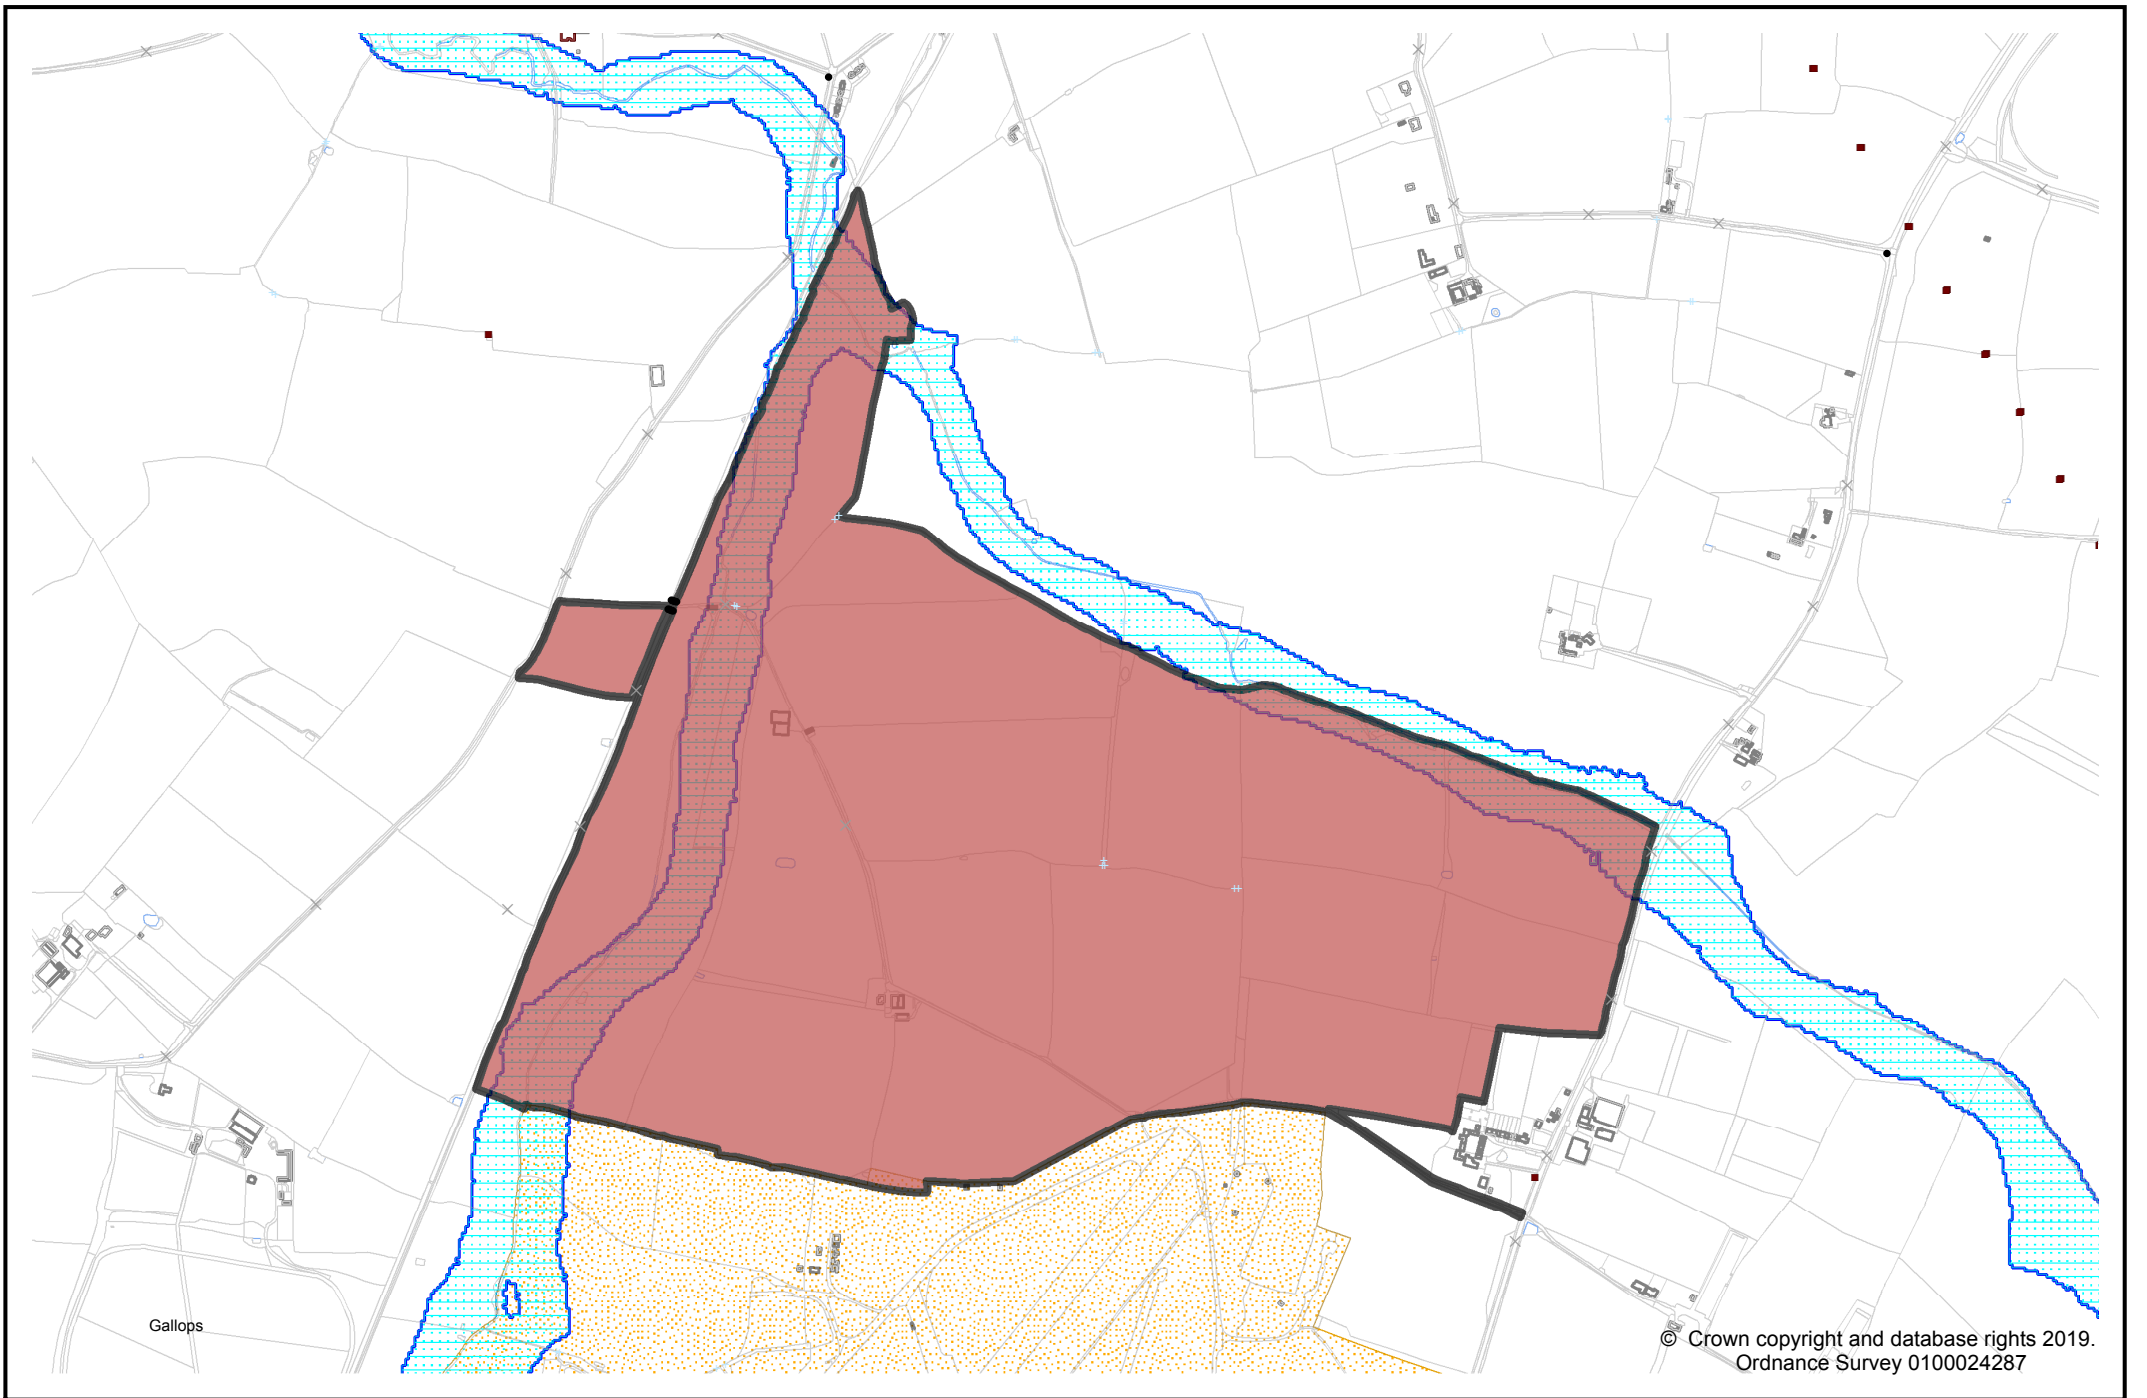

Site LSL.18 - West of Campden Road, Long Marston