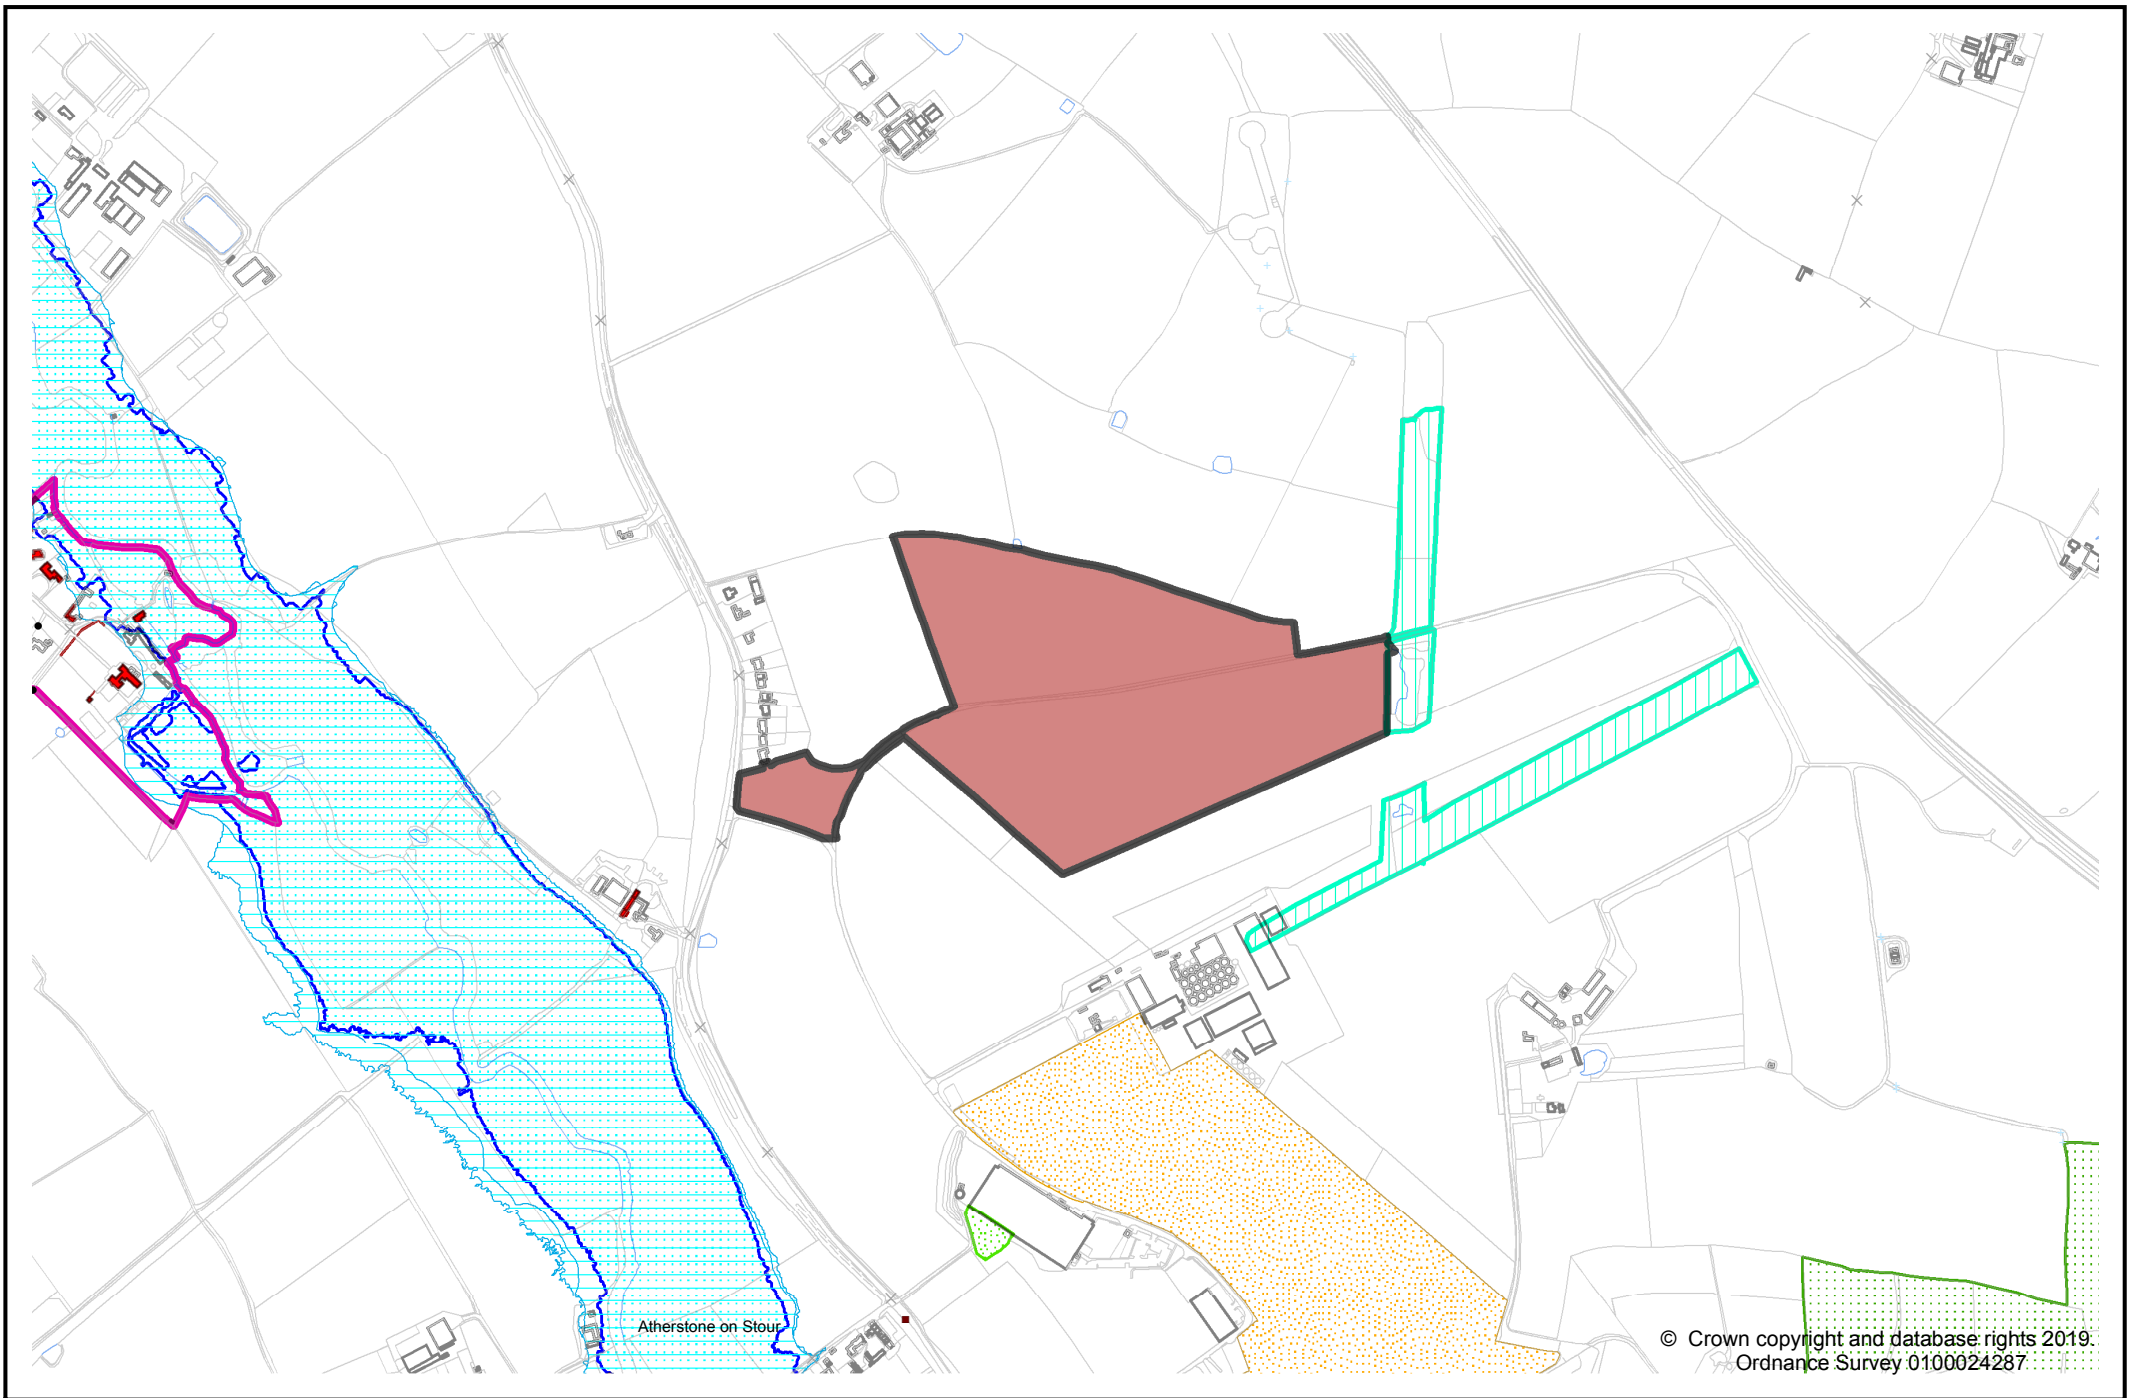

Site LSL.04B - North of Former Harbury Cement Works

© Crown copyright and database rights 2019.
Ordnance Survey 0100024287

Site LSL.05 - Wellesbourne Airfield

Site LSL.06A - Former Long Marston Depot

Site LSL.06B - Adjacent former Long Marston Depot

Site LSL.10 - Land north of Wootton Wawen

© Crown copyright and database rights 2019.
Ordnance Survey 0100024287

Site LSL.11A - Land south of Bidford-on-Avon

Site LSL.11B - Bickmarsh Hall Farm, South of Barton, Bidford-on-Avon