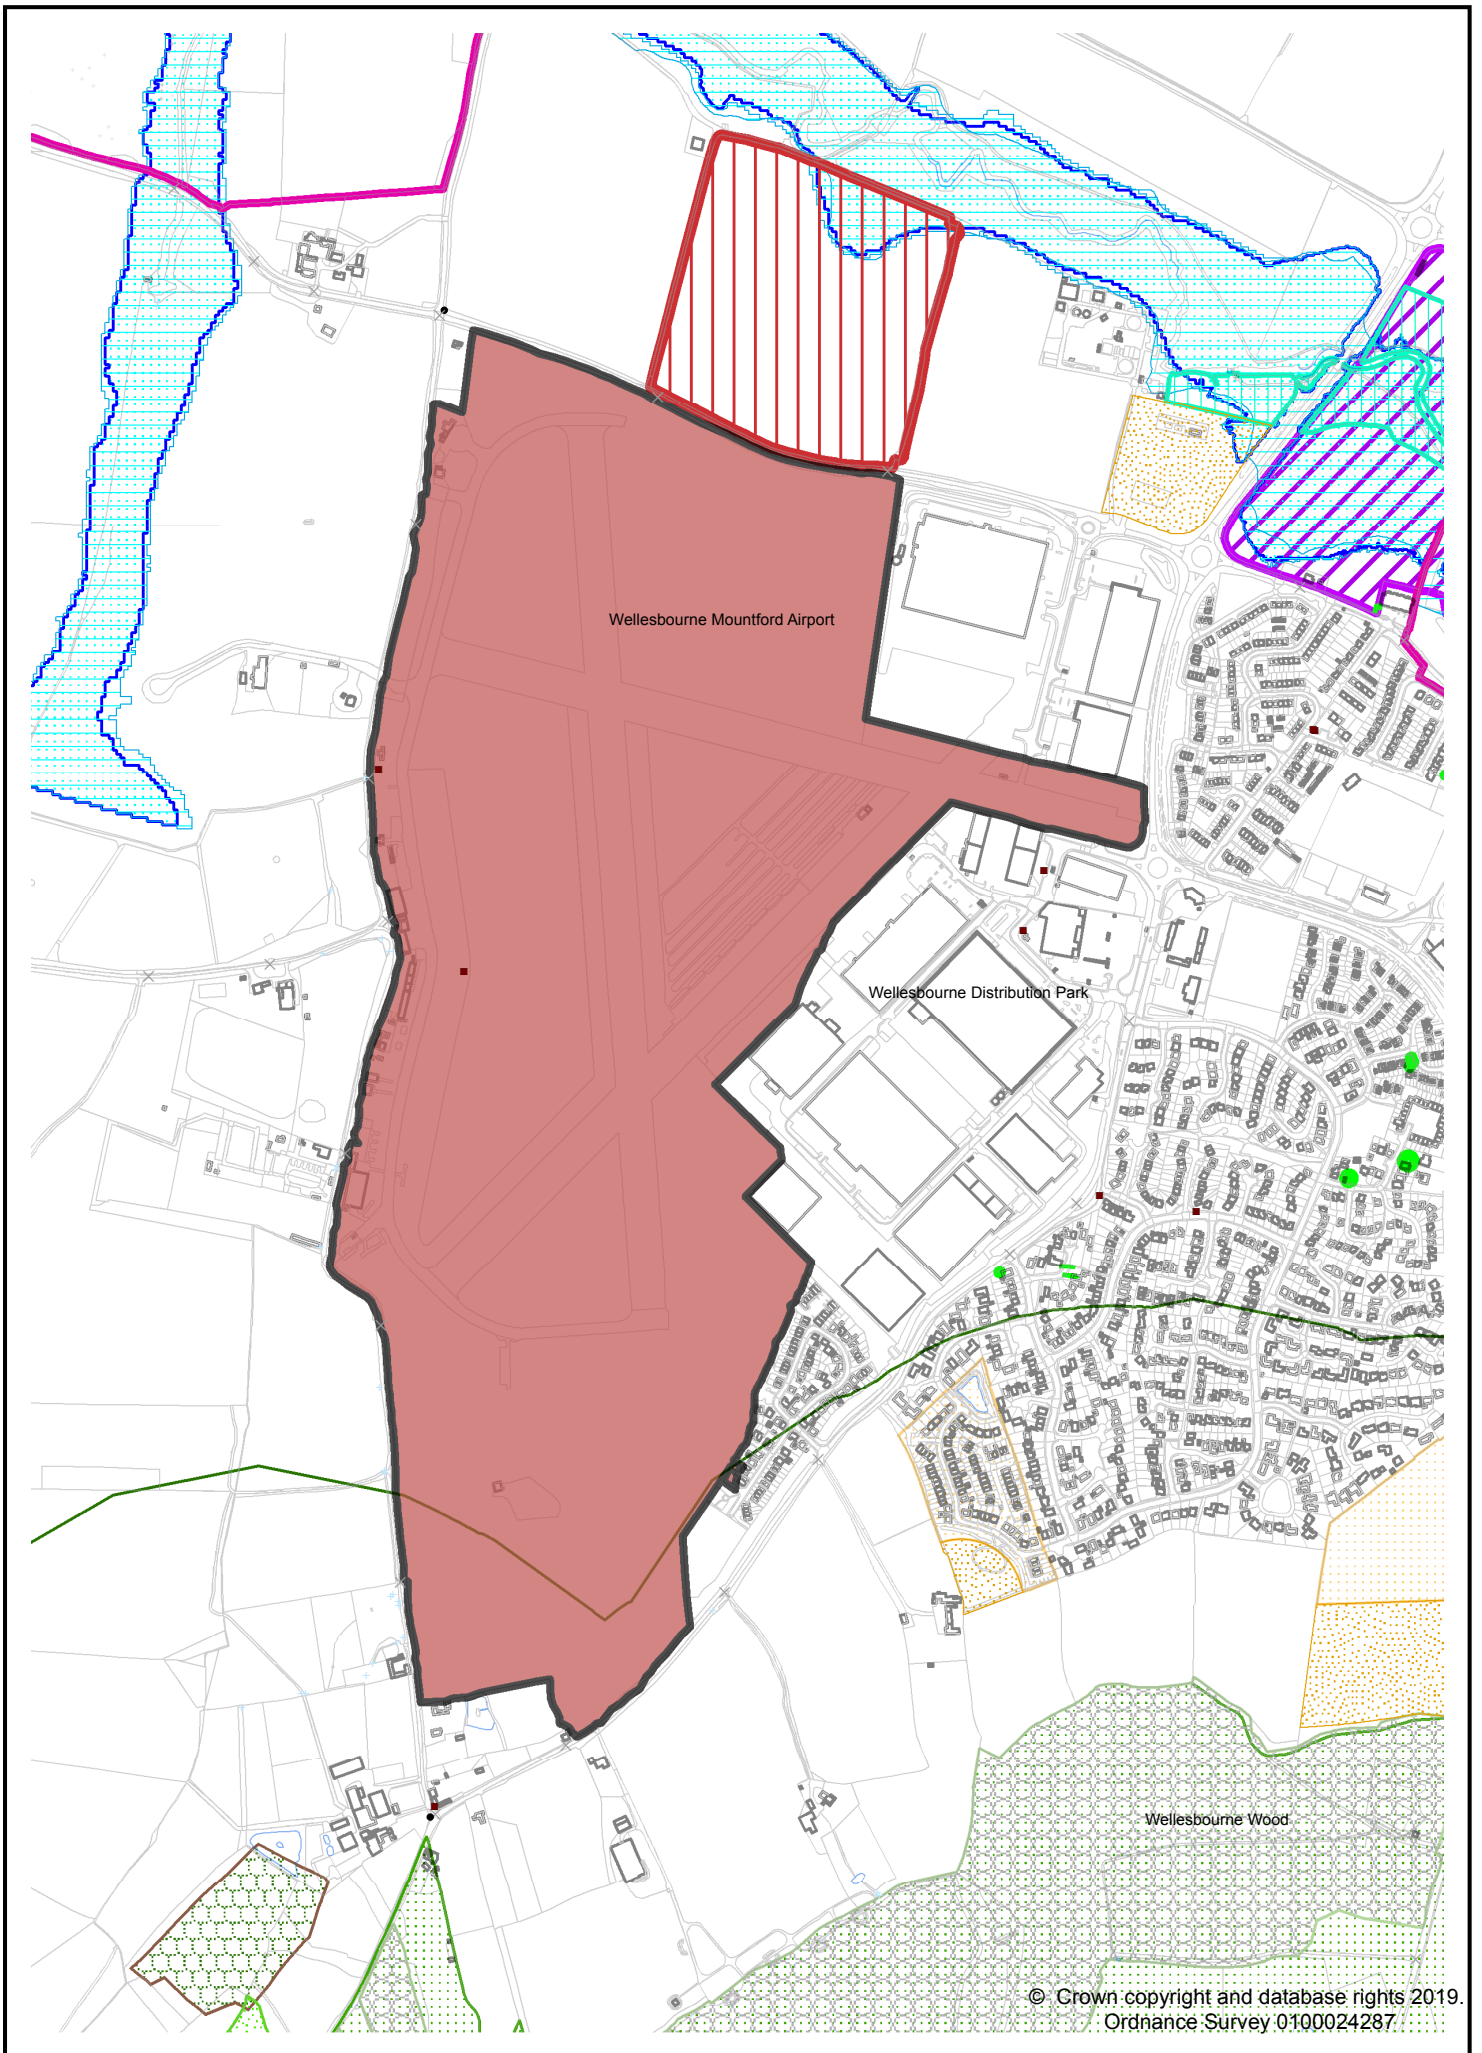

Site LSL.01 - Dallas Burston Polo Ground (West of Southam)

Site LSL.02 - Lower Farm, Stoneythorpe (West of Southam)

© Crown copyright and database rights 2019.
Ordnance Survey 0100024287

Site LSL.03A - Former Southam Cement Works

Workings (dis)
© Crown copyright and database rights 2019.
Ordnance Survey 0100024287

Site LSL.03B - North of former Southam Cement Works

Site LSL.03C - West of Southam Road, Long Itchington

Site LSL.04A - South of Deppers Bridge, Harbury

Site LSL.04B - North of Former Harbury Cement Works

© Crown copyright and database rights 2019.
Ordnance Survey 0100024287

Site LSL.05 - Wellesbourne Airfield

Site LSL.06A - Former Long Marston Depot

Site LSL.06B - Adjacent former Long Marston Depot

Site LSL.10 - Land north of Wootton Wawen

© Crown copyright and database rights 2019.
Ordnance Survey 0100024287

Site LSL.11A - Land south of Bidford-on-Avon

Site LSL.11B - Bickmarsh Hall Farm, South of Barton, Bidford-on-Avon