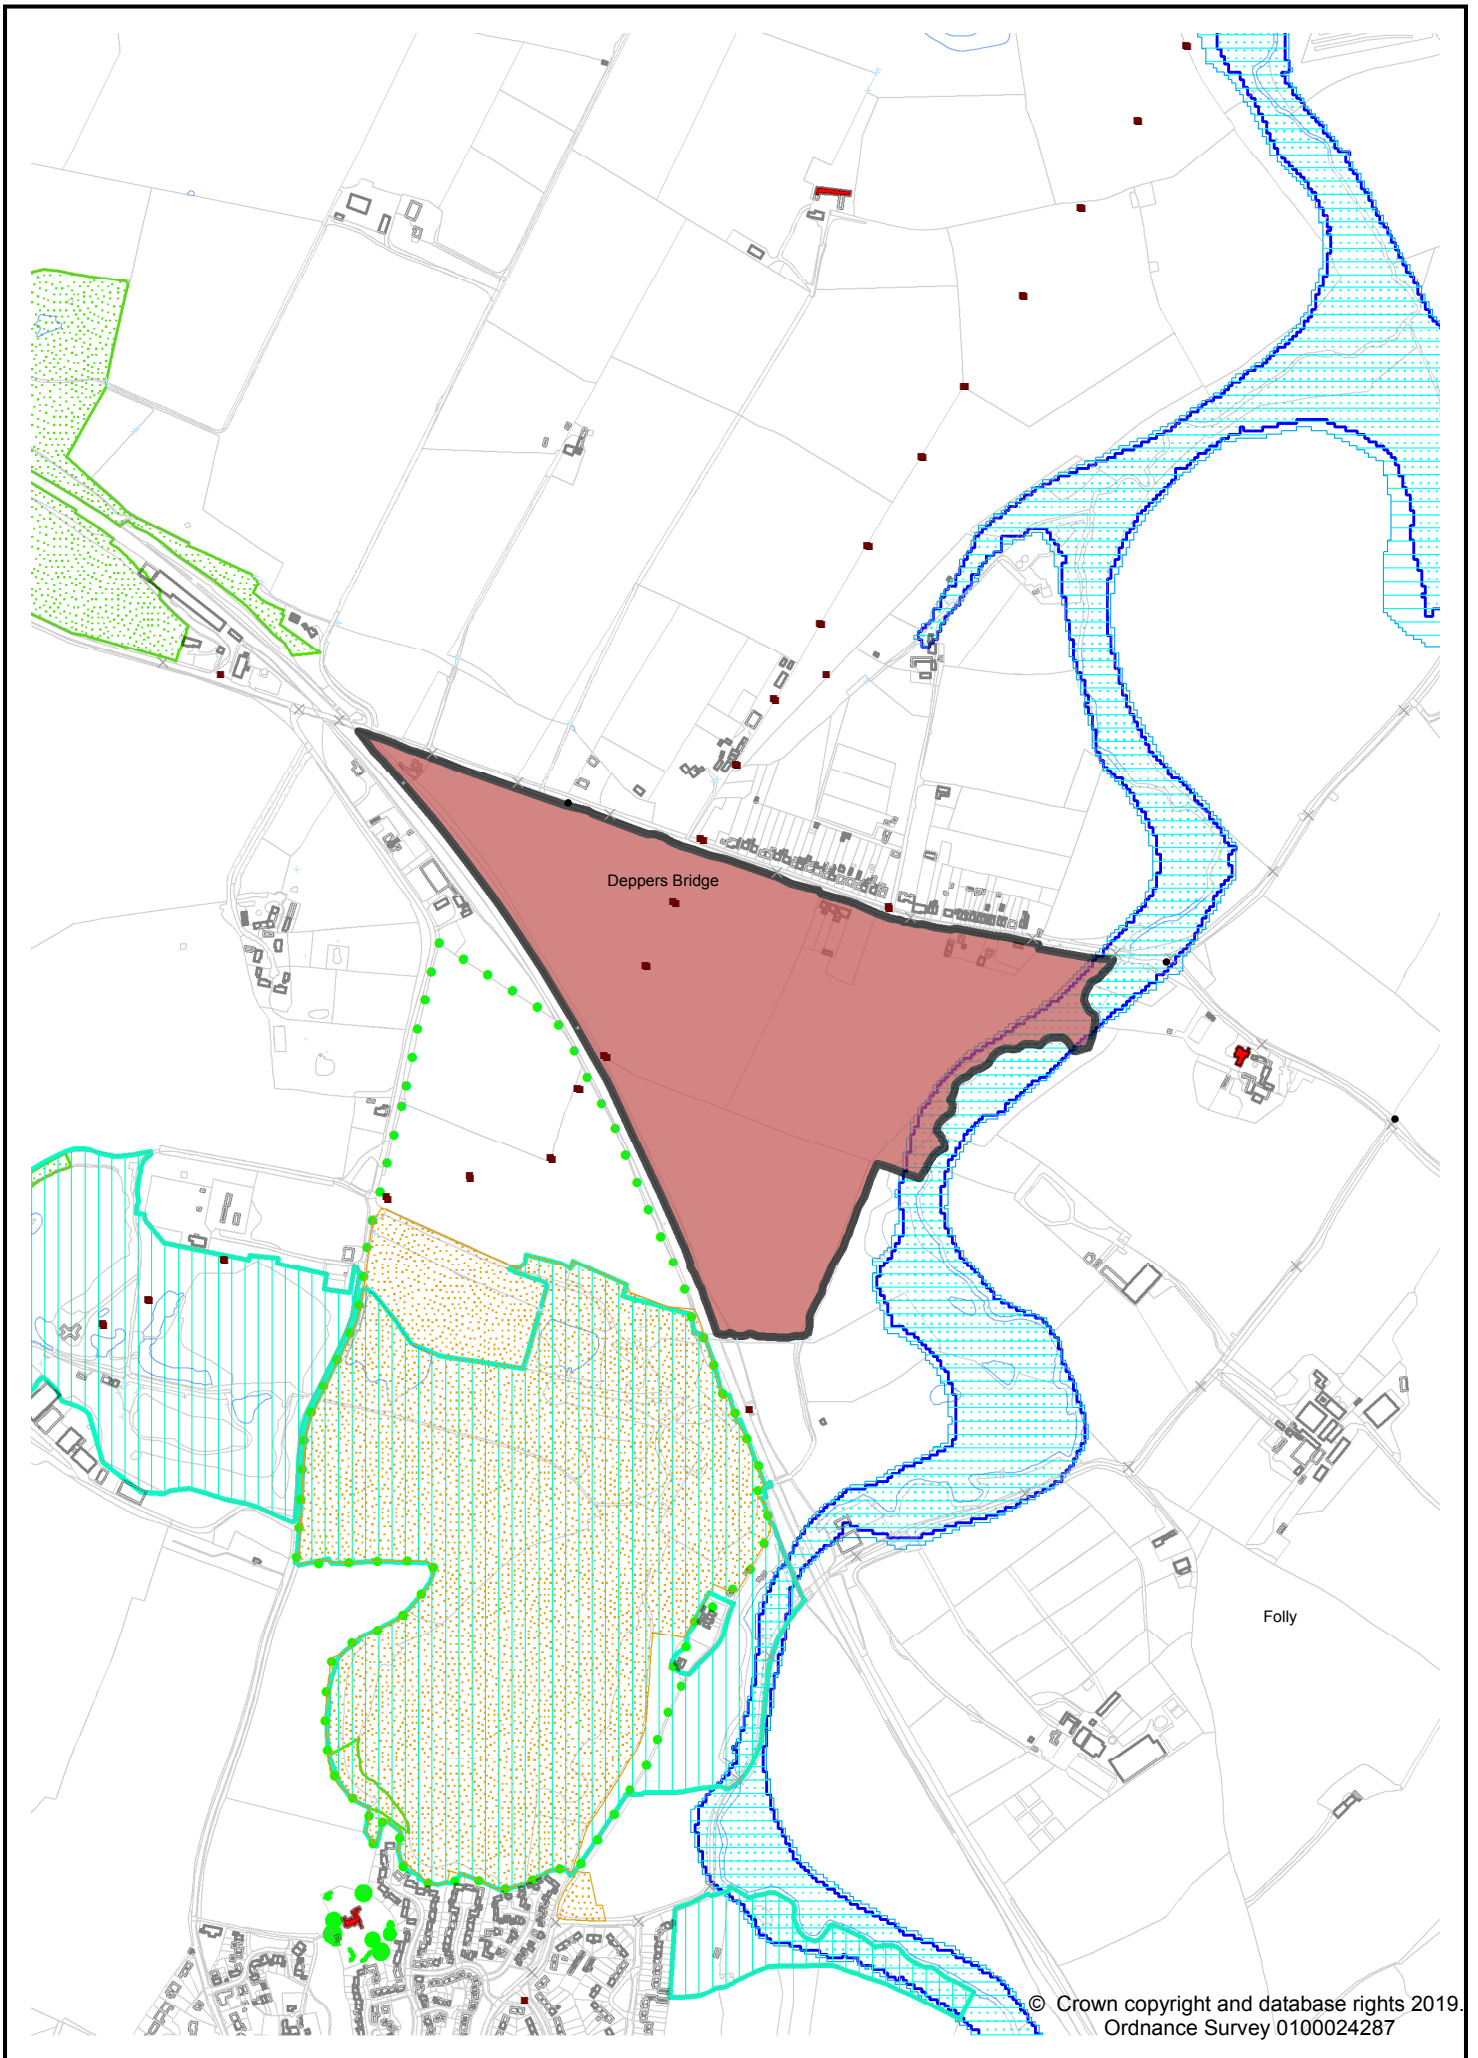

Site LSL.01 - Dallas Burston Polo Ground (West of Southam)

Site LSL.02 - Lower Farm, Stoneythorpe (West of Southam)

© Crown copyright and database rights 2019.
Ordnance Survey 0100024287

Site LSL.03A - Former Southam Cement Works

Workings (dis)
© Crown copyright and database rights 2019.
Ordnance Survey 0100024287

Site LSL.03B - North of former Southam Cement Works

Site LSL.03C - West of Southam Road, Long Itchington

Site LSL.04A - South of Deppers Bridge, Harbury

Site LSL.04B - North of Former Harbury Cement Works

© Crown copyright and database rights 2019.
Ordnance Survey 0100024287

Site LSL.05 - Wellesbourne Airfield

Site LSL.06A - Former Long Marston Depot

Site LSL.06B - Adjacent former Long Marston Depot

Site LSL.10 - Land north of Wootton Wawen

© Crown copyright and database rights 2019.
Ordnance Survey 0100024287

Site LSL.11A - Land south of Bidford-on-Avon

Site LSL.11B - Bickmarsh Hall Farm, South of Barton, Bidford-on-Avon