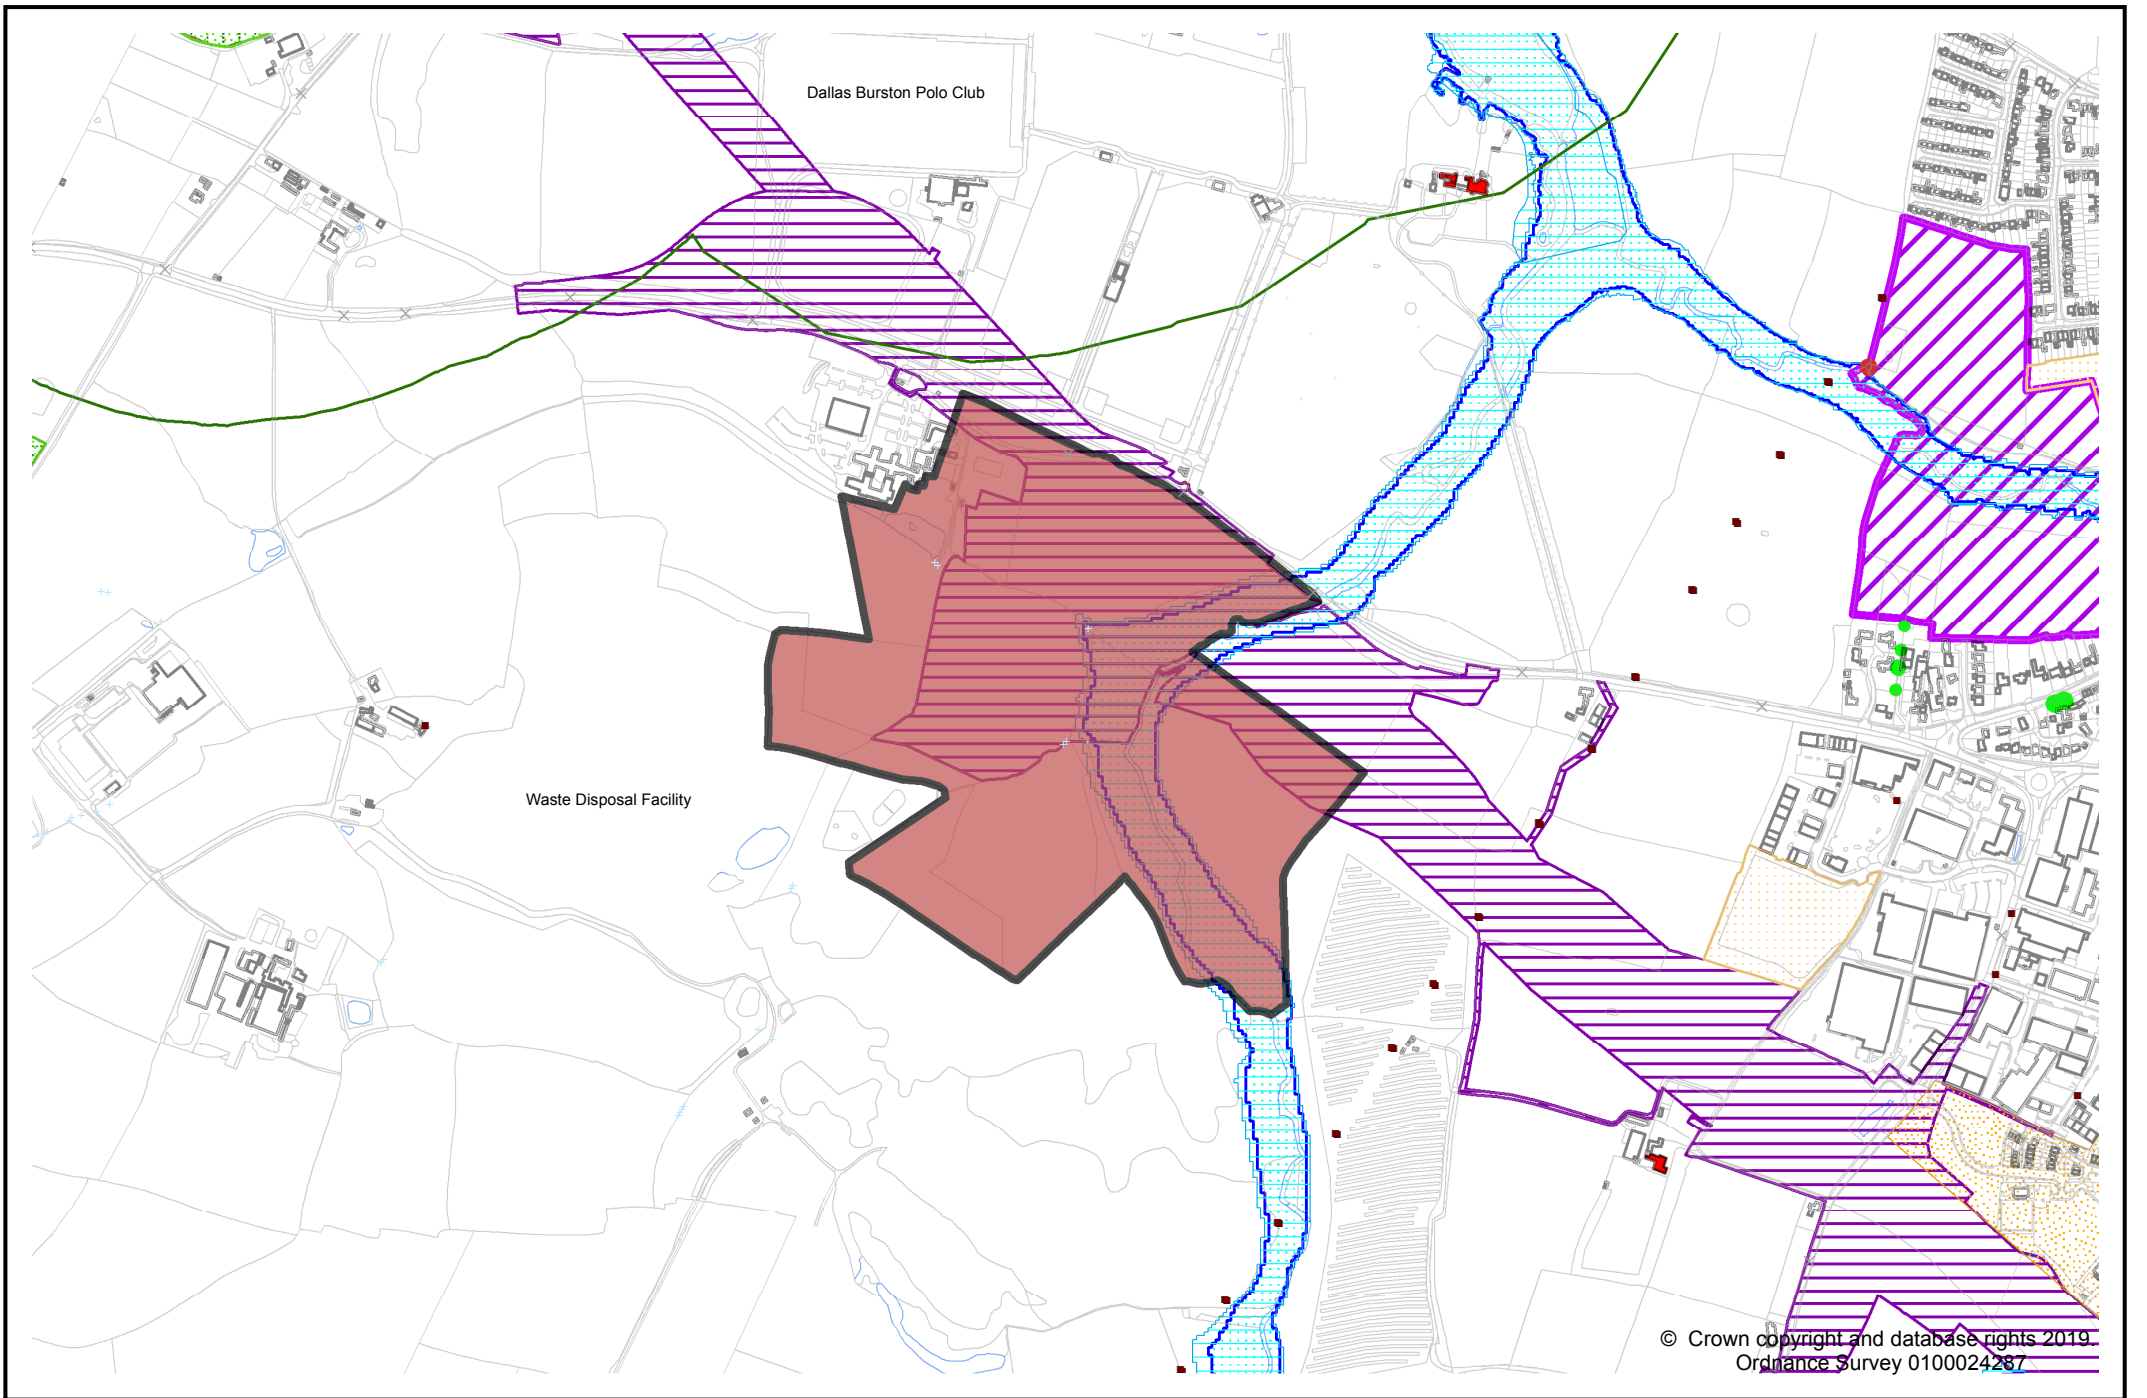

Site LSL.01 - Dallas Burston Polo Ground (West of Southam)

Site LSL.02 - Lower Farm, Stoneythorpe (West of Southam)

© Crown copyright and database rights 2019.
Ordnance Survey 0100024287

Site LSL.03A - Former Southam Cement Works

Workings (dis)
© Crown copyright and database rights 2019.
Ordnance Survey 0100024287

Site LSL.03B - North of former Southam Cement Works

Site LSL.03C - West of Southam Road, Long Itchington

Site LSL.04A - South of Deppers Bridge, Harbury

Site LSL.04B - North of Former Harbury Cement Works

© Crown copyright and database rights 2019.
Ordnance Survey 0100024287

Site LSL.05 - Wellesbourne Airfield

Site LSL.06A - Former Long Marston Depot

Site LSL.06B - Adjacent former Long Marston Depot

Site LSL.10 - Land north of Wootton Wawen

© Crown copyright and database rights 2019.
Ordnance Survey 0100024287

Site LSL.11A - Land south of Bidford-on-Avon

Site LSL.11B - Bickmarsh Hall Farm, South of Barton, Bidford-on-Avon