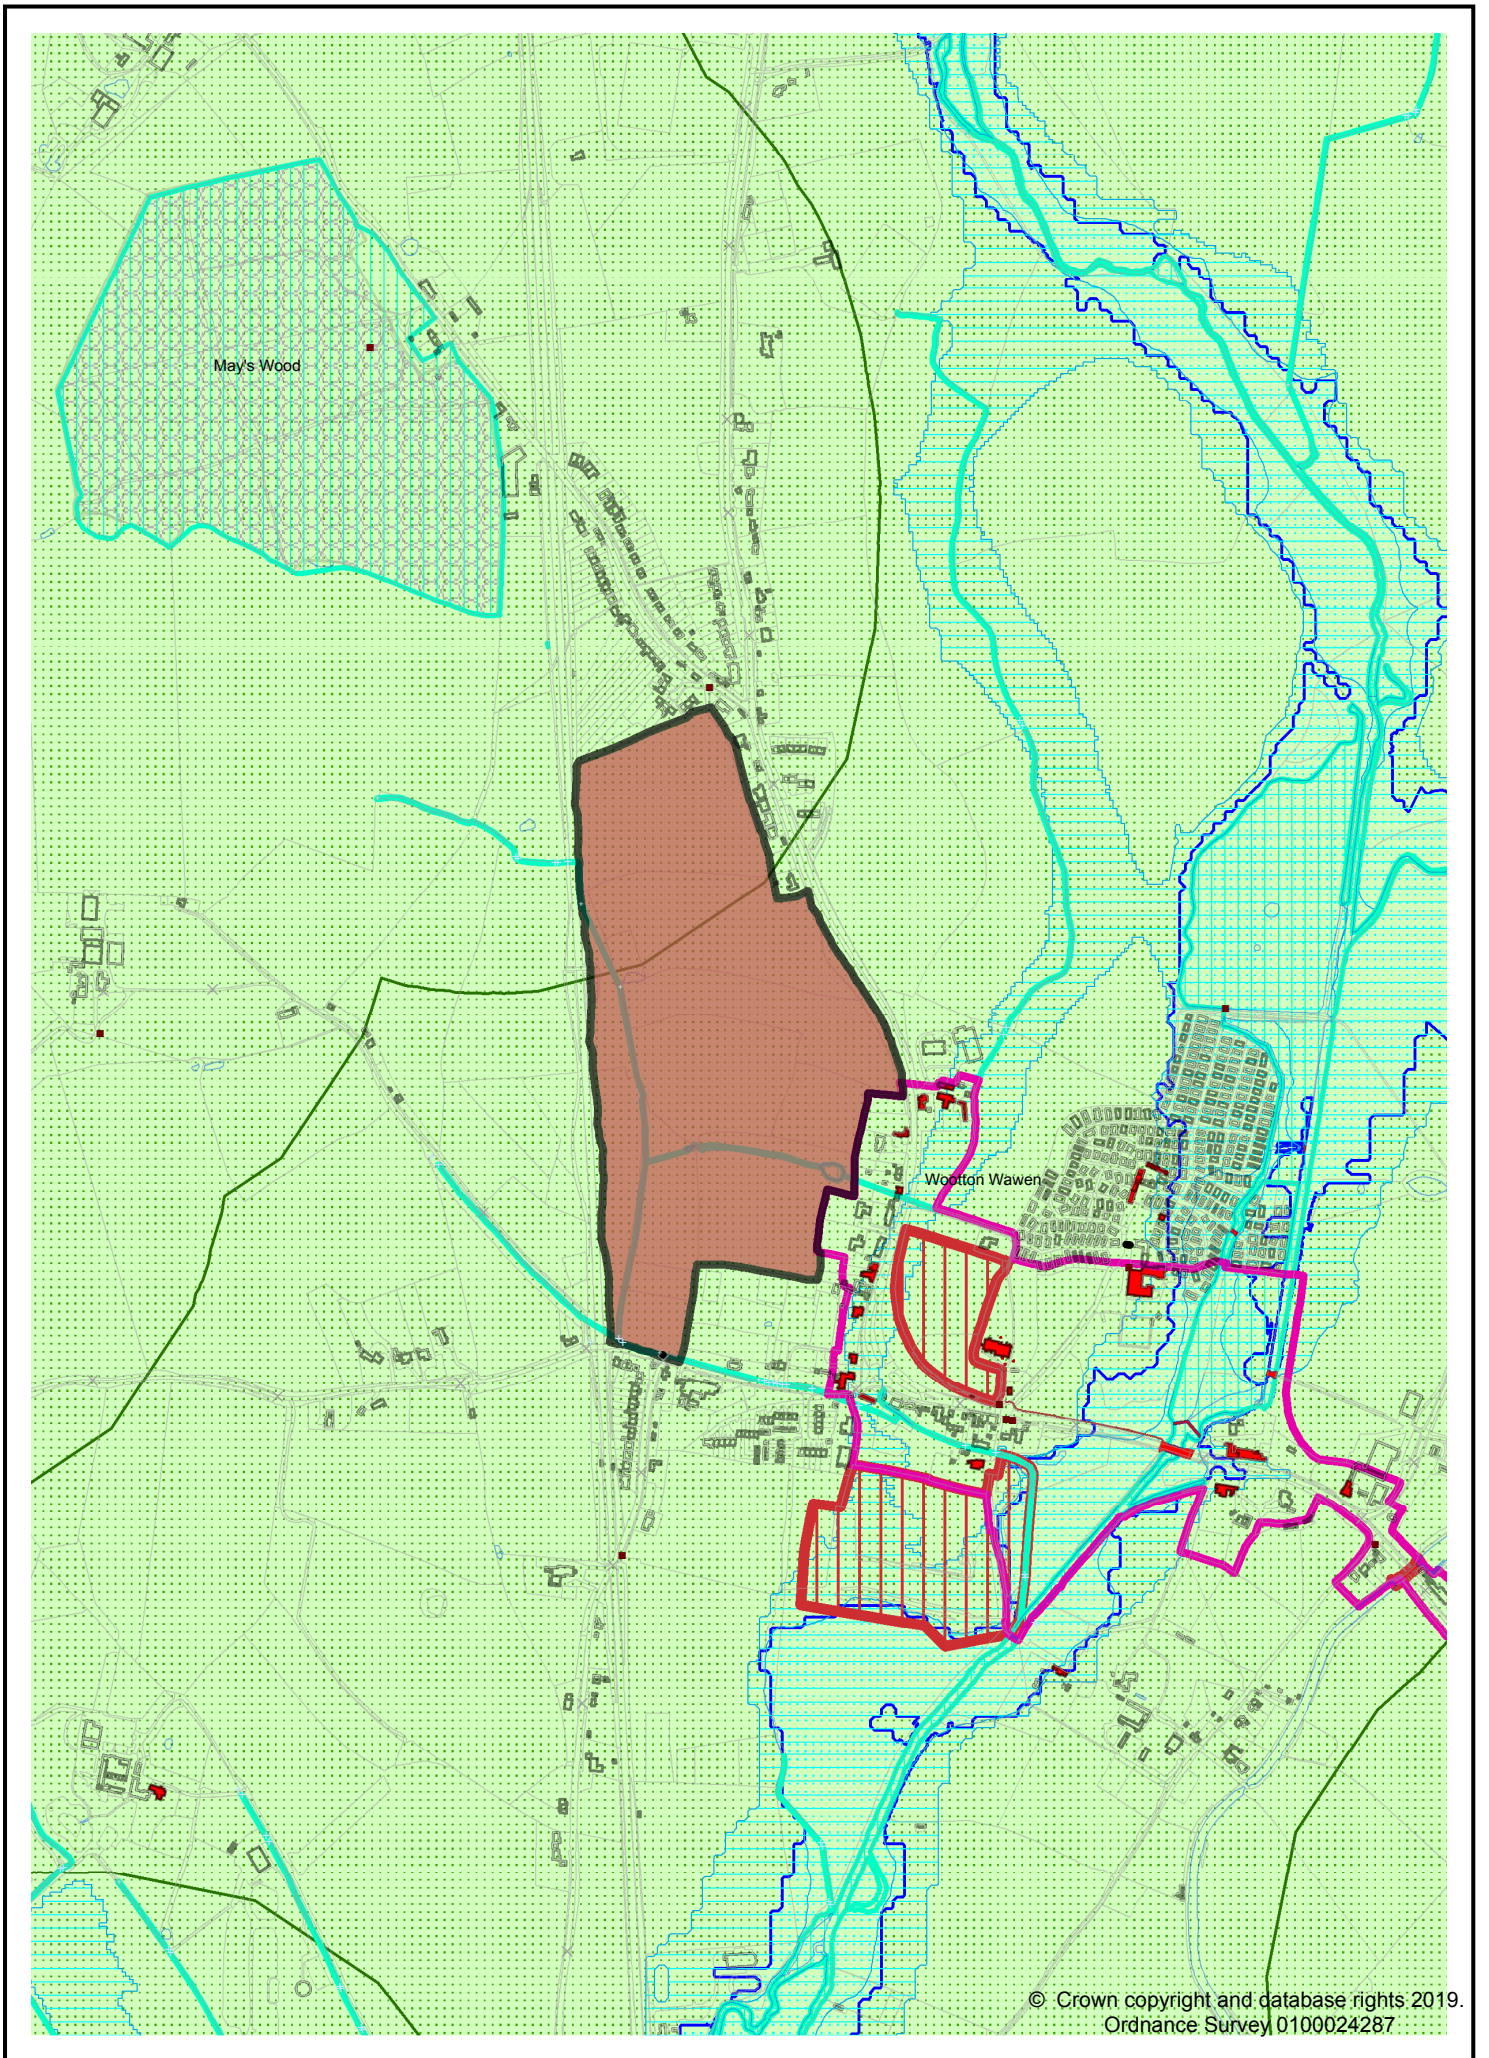

Workings (dis)
© Crown copyright and database rights 2019.
Ordnance Survey 0100024287

Site LSL.03B - North of former Southam Cement Works

Site LSL.03C - West of Southam Road, Long Itchington

Site LSL.04A - South of Deppers Bridge, Harbury

Site LSL.04B - North of Former Harbury Cement Works

© Crown copyright and database rights 2019.
Ordnance Survey 0100024287

Site LSL.05 - Wellesbourne Airfield

Site LSL.06A - Former Long Marston Depot

Site LSL.06B - Adjacent former Long Marston Depot

Site LSL.07 - Feldon Valley Golf Club, Sutton-under-Brailes

© Crown copyright and database rights 2019.
Ordnance Survey 0100024287

Site LSL.08 - Four Shires Farm, east of Moreton-in-Marsh

Site LSL.09 - Land west of Alcester

Site LSL.10 - Land north of Wootton Wawen

© Crown copyright and database rights 2019.
Ordnance Survey 0100024287

Site LSL.11A - Land south of Bidford-on-Avon

Site LSL.11B - Bickmarsh Hall Farm, South of Barton, Bidford-on-Avon