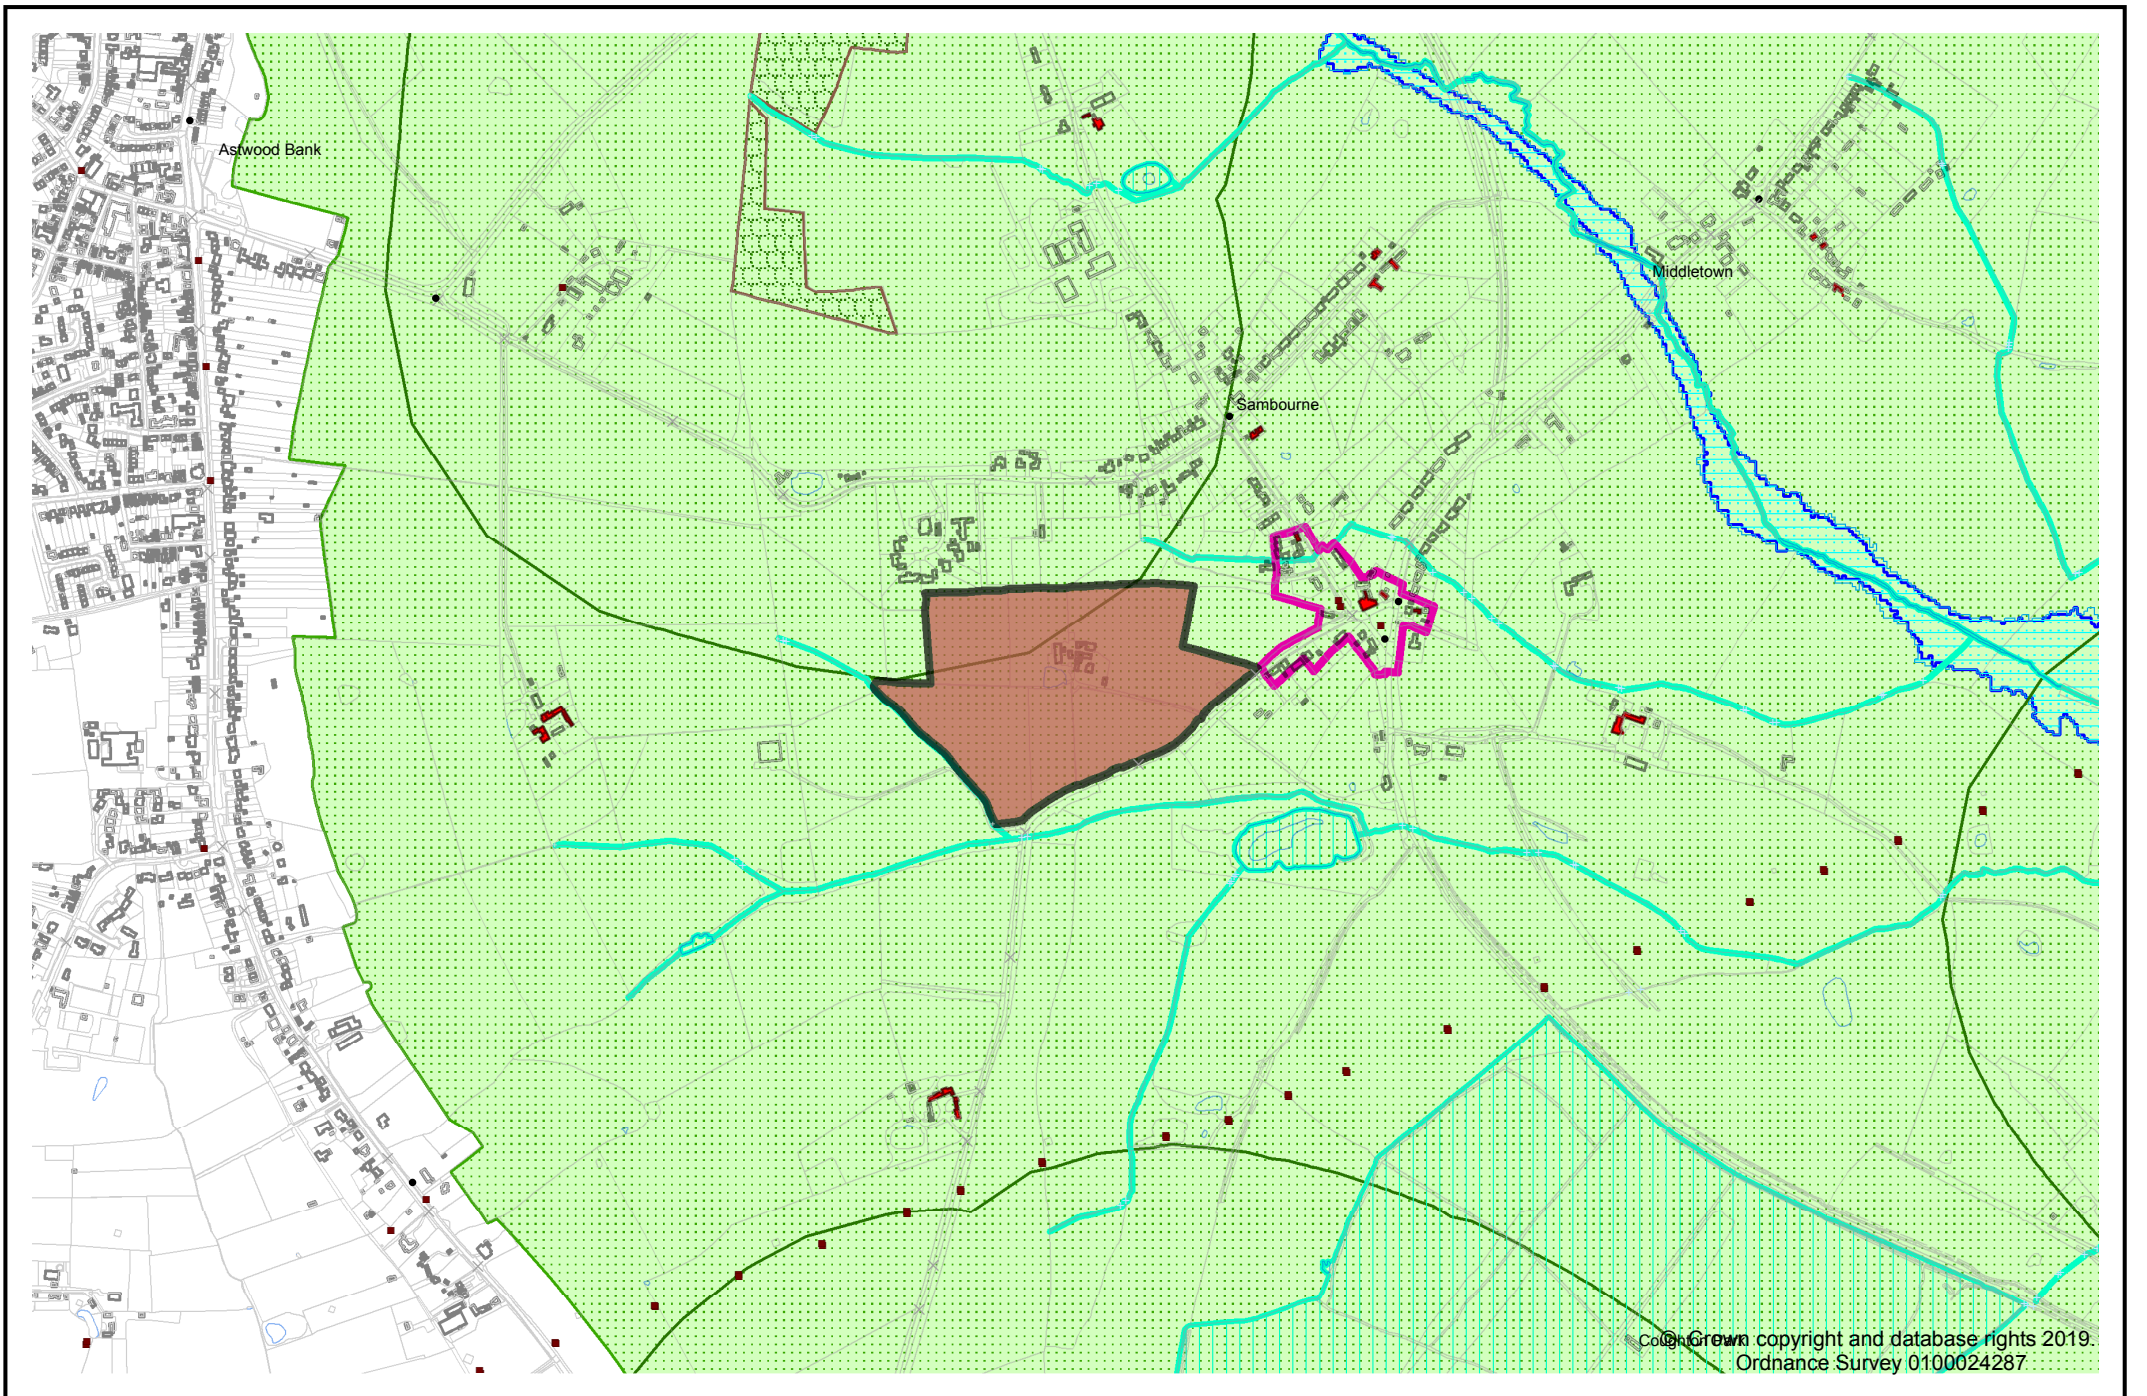

Site LSL.04B - North of Former Harbury Cement Works

© Crown copyright and database rights 2019.
Ordnance Survey 0100024287

Site LSL.05 - Wellesbourne Airfield

Site LSL.06A - Former Long Marston Depot

Site LSL.06B - Adjacent former Long Marston Depot

Site LSL.10 - Land north of Wootton Wawen

© Crown copyright and database rights 2019.
Ordnance Survey 0100024287

Site LSL.11A - Land south of Bidford-on-Avon

Site LSL.11B - Bickmarsh Hall Farm, South of Barton, Bidford-on-Avon

Site LSL.15 - South of Henley Road, Mappleborough Green

Site LSL.16 - Drayton Manor Farm, Alcester Road, Stratford-upon-Avon

Site LSL.17 - Stratford Agri-Park, Clifford Chambers

Site LSL.18 - West of Campden Road, Long Marston

Site LSL.19 - Glebe Farm, Sambourne