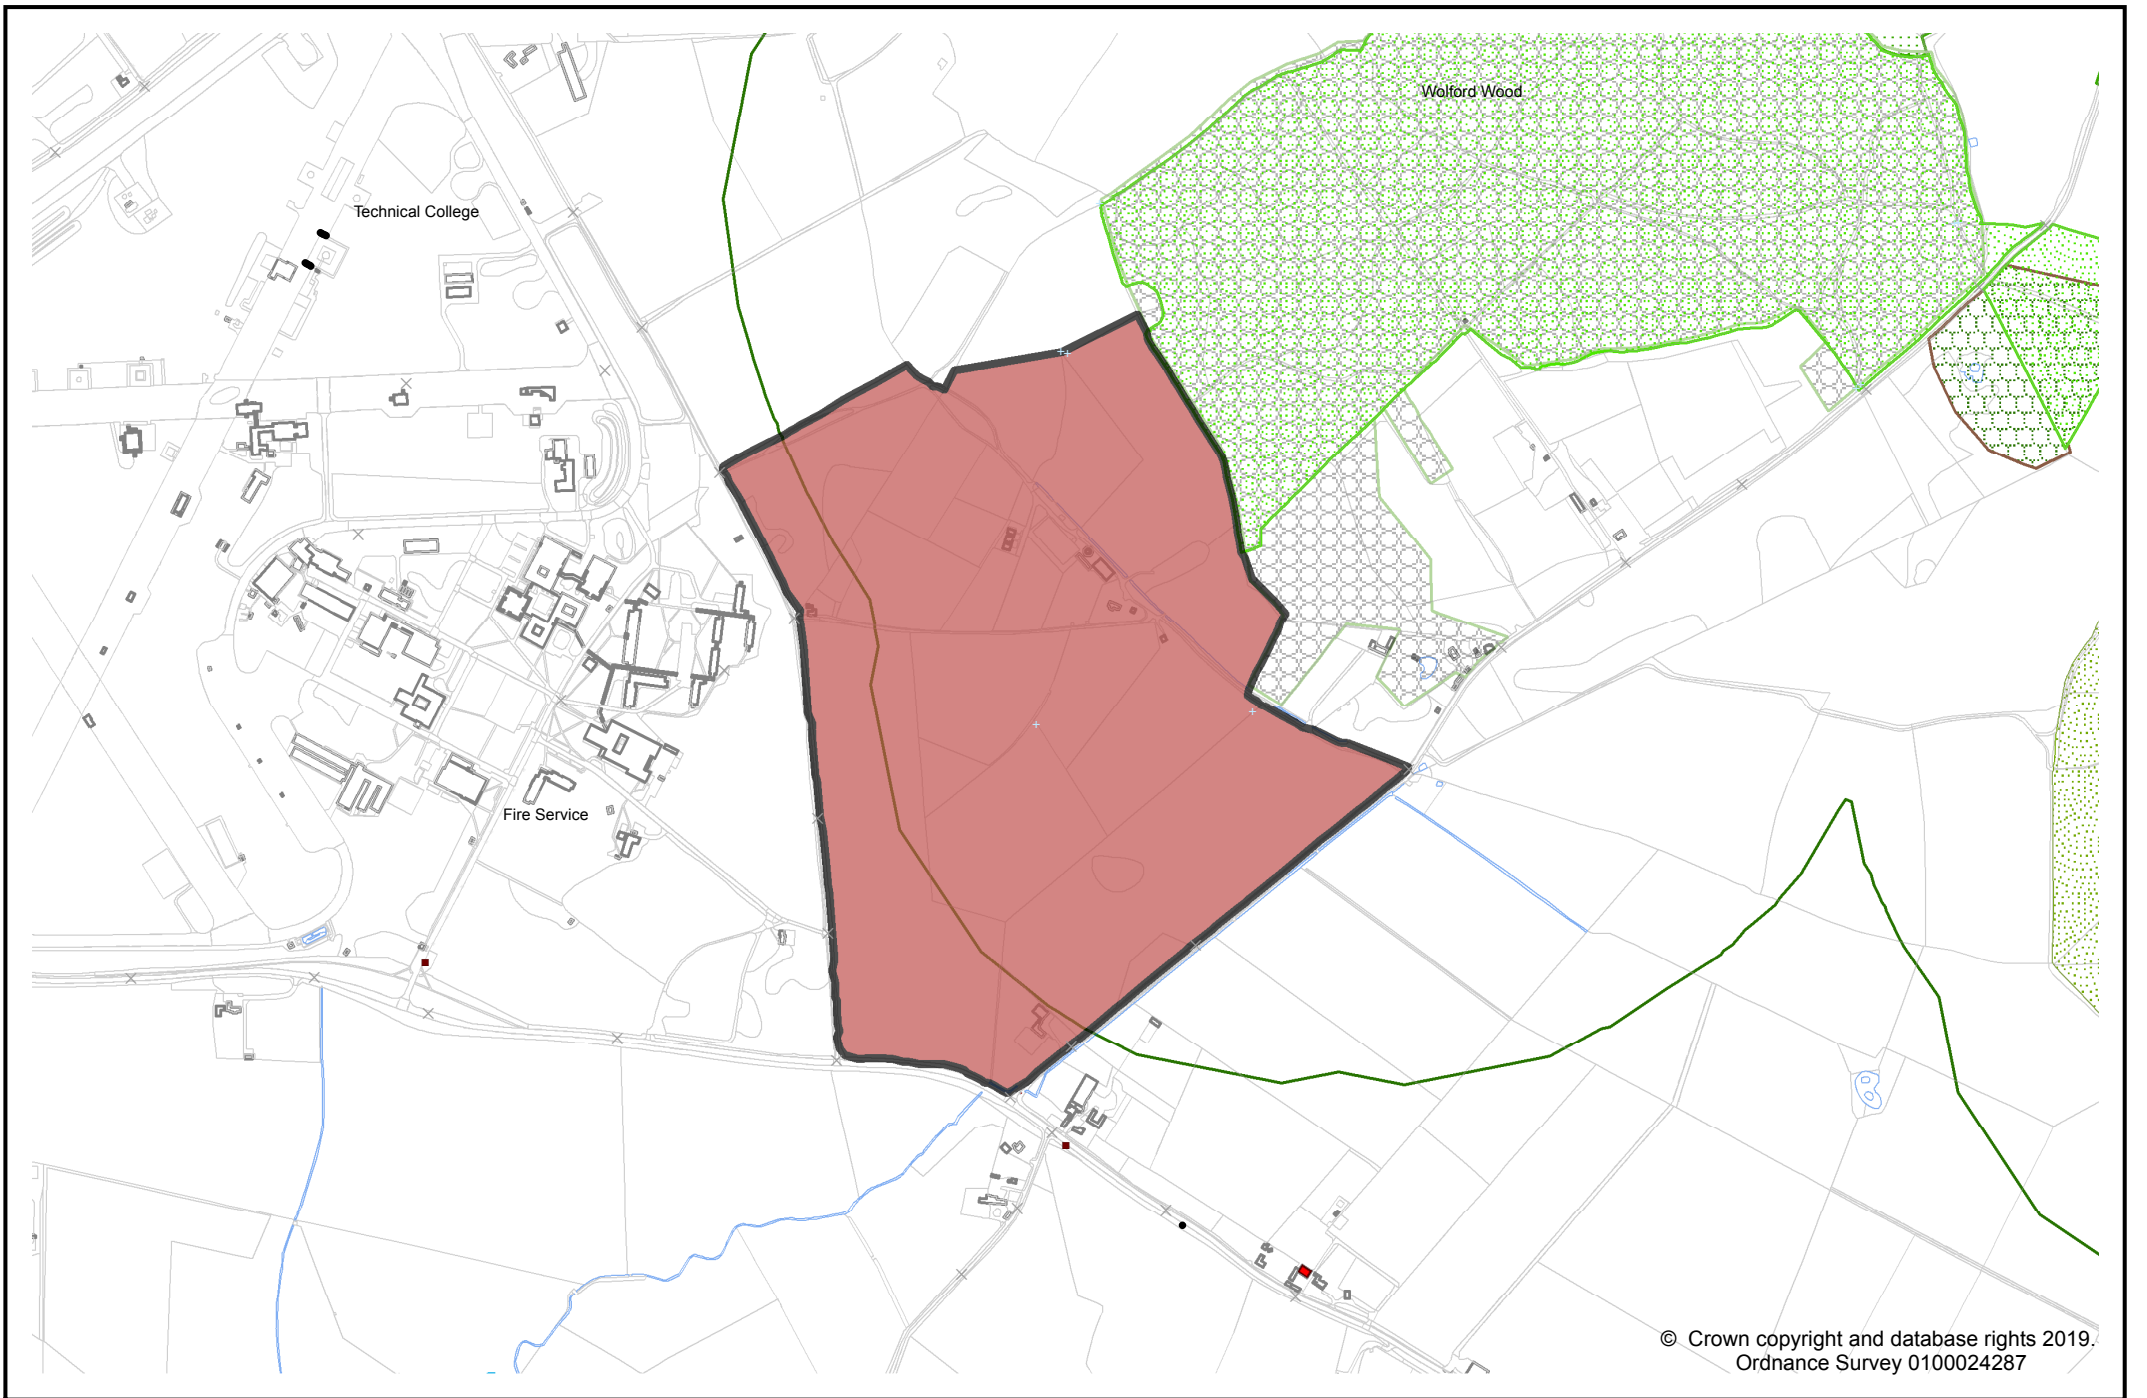

Workings (dis)
© Crown copyright and database rights 2019.
Ordnance Survey 0100024287

Site LSL.03B - North of former Southam Cement Works

Site LSL.03C - West of Southam Road, Long Itchington

Site LSL.04A - South of Deppers Bridge, Harbury

Site LSL.04B - North of Former Harbury Cement Works

© Crown copyright and database rights 2019.
Ordnance Survey 0100024287

Site LSL.05 - Wellesbourne Airfield

Site LSL.06A - Former Long Marston Depot

Site LSL.06B - Adjacent former Long Marston Depot

Site LSL.07 - Feldon Valley Golf Club, Sutton-under-Brailes

© Crown copyright and database rights 2019.
Ordnance Survey 0100024287

Site LSL.08 - Four Shires Farm, east of Moreton-in-Marsh

Site LSL.09 - Land west of Alcester

Site LSL.10 - Land north of Wootton Wawen

© Crown copyright and database rights 2019.
Ordnance Survey 0100024287

Site LSL.11A - Land south of Bidford-on-Avon

Site LSL.11B - Bickmarsh Hall Farm, South of Barton, Bidford-on-Avon