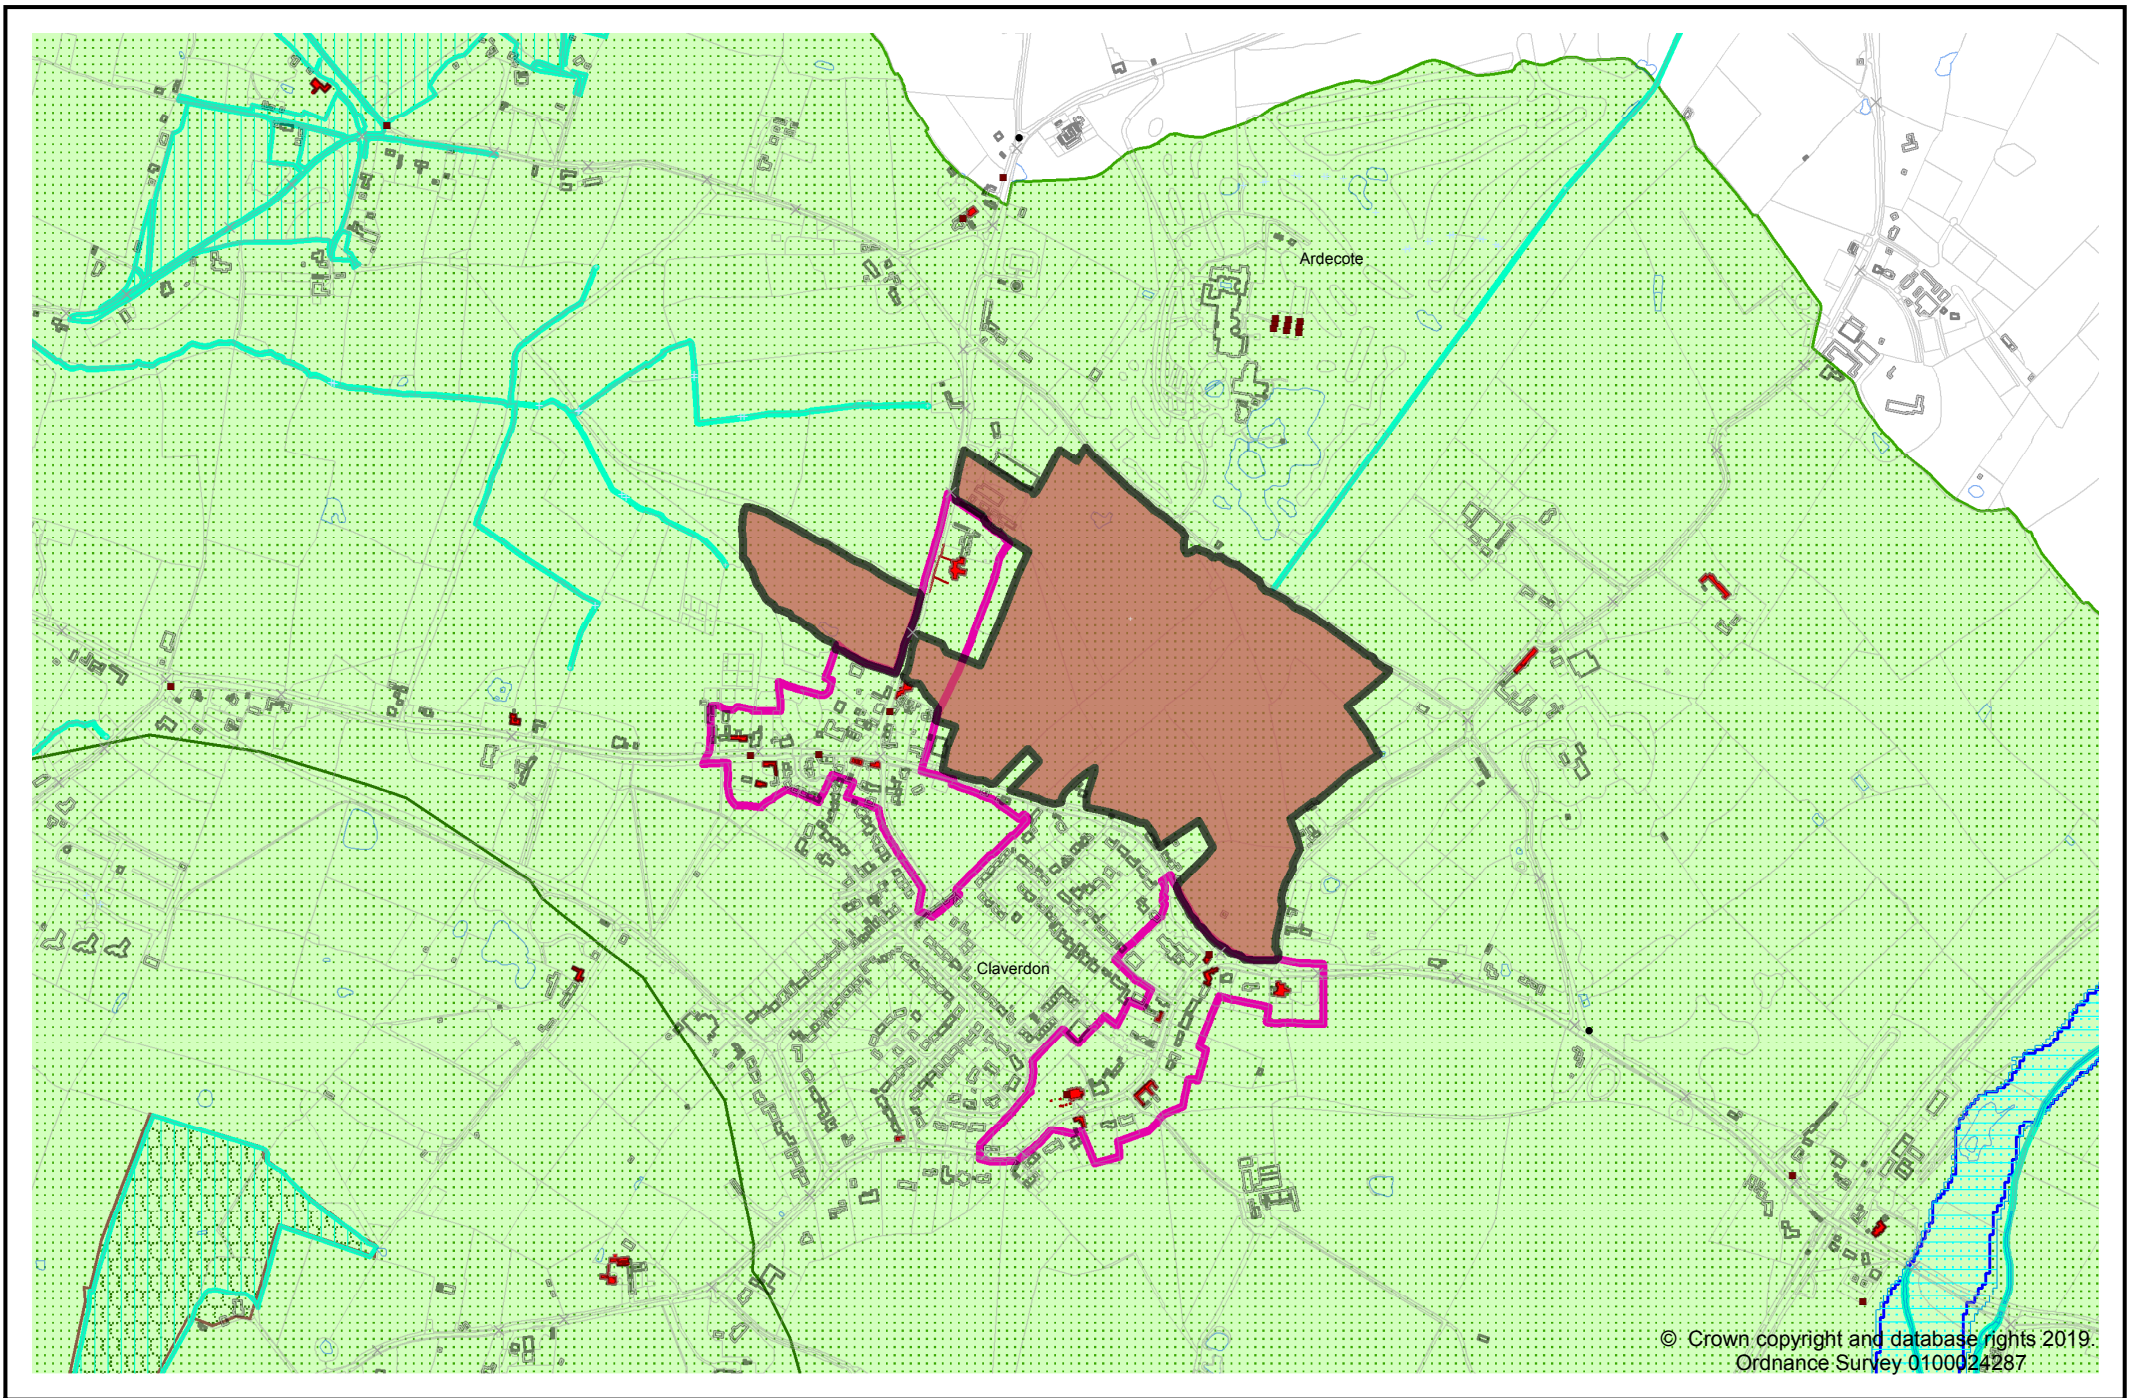

Workings (dis)
© Crown copyright and database rights 2019.
Ordnance Survey 0100024287

Site LSL.03B - North of former Southam Cement Works

Site LSL.03C - West of Southam Road, Long Itchington

Site LSL.04A - South of Deppers Bridge, Harbury

Site LSL.04B - North of Former Harbury Cement Works

© Crown copyright and database rights 2019.
Ordnance Survey 0100024287

Site LSL.05 - Wellesbourne Airfield

Site LSL.06A - Former Long Marston Depot

Site LSL.06B - Adjacent former Long Marston Depot

Site LSL.10 - Land north of Wootton Wawen

© Crown copyright and database rights 2019.
Ordnance Survey 0100024287

Site LSL.11A - Land south of Bidford-on-Avon

Site LSL.11B - Bickmarsh Hall Farm, South of Barton, Bidford-on-Avon

Site LSL.12 - Atherstone Airfield

© Crown copyright and database rights 2019.
Ordnance Survey 0100024287

Site LSL.13 - Lye Green Road/Station Road, Claverdon

Site LSL.14 - North of Station Road, Long Marston