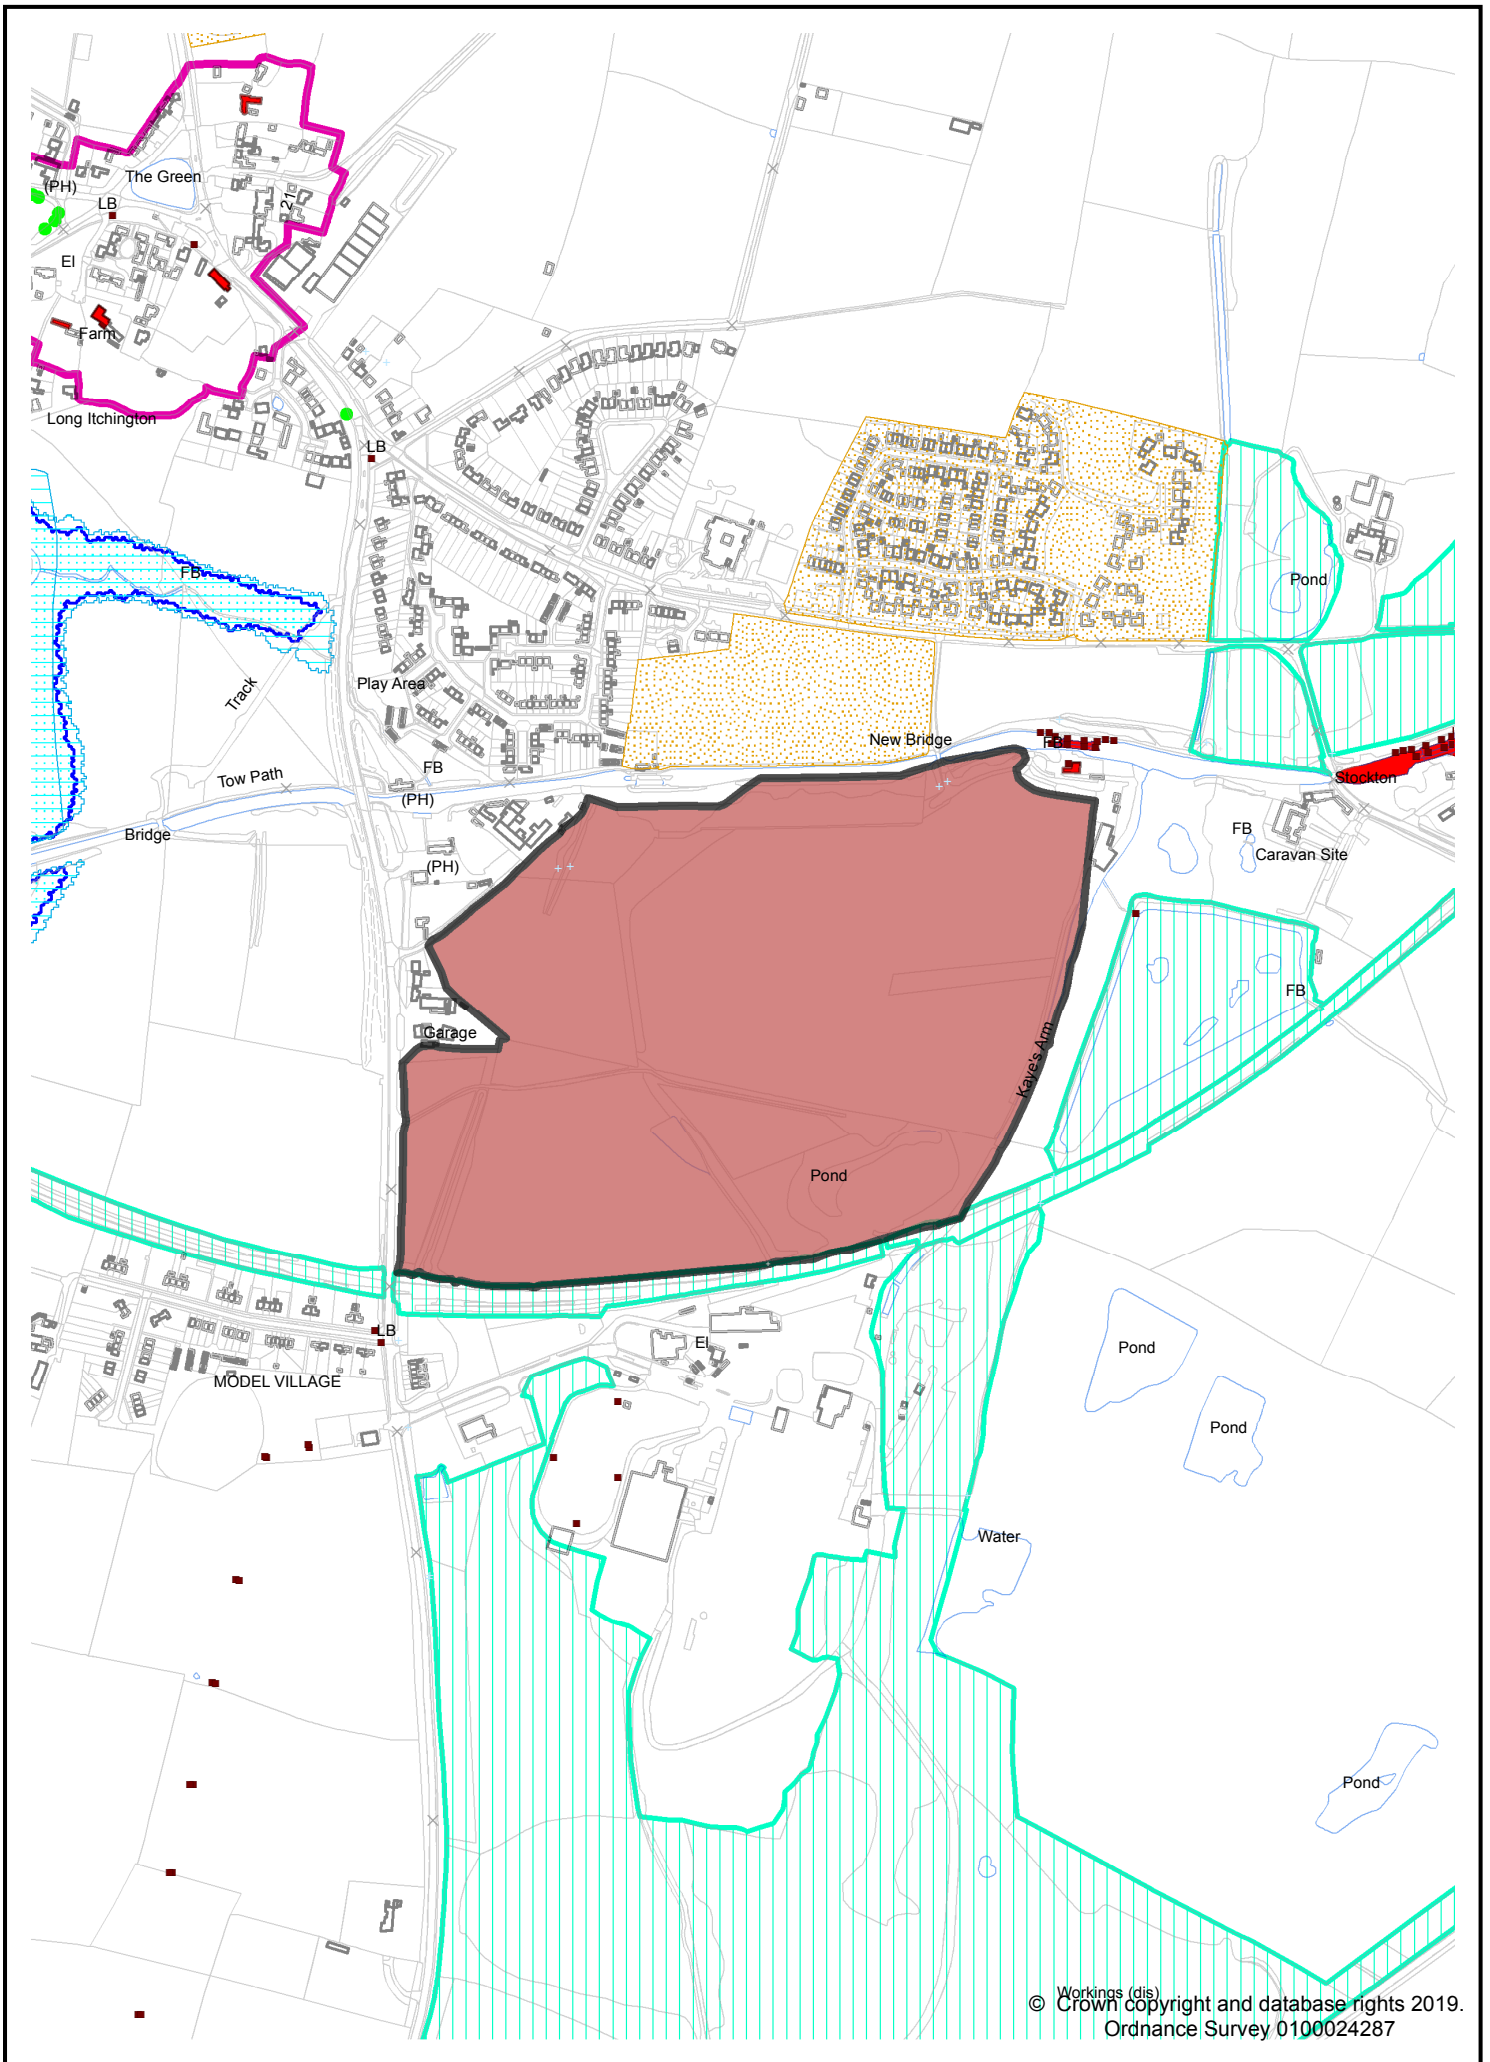

Site LSL.01 - Dallas Burston Polo Ground (West of Southam)

Site LSL.02 - Lower Farm, Stoneythorpe (West of Southam)

© Crown copyright and database rights 2019.
Ordnance Survey 0100024287

Site LSL.03A - Former Southam Cement Works

Workings (dis)
© Crown copyright and database rights 2019.
Ordnance Survey 0100024287

Site LSL.03B - North of former Southam Cement Works

Site LSL.03C - West of Southam Road, Long Itchington

Site LSL.04A - South of Deppers Bridge, Harbury

Site LSL.04B - North of Former Harbury Cement Works

© Crown copyright and database rights 2019.
Ordnance Survey 0100024287

Site LSL.05 - Wellesbourne Airfield

Site LSL.06A - Former Long Marston Depot

Site LSL.06B - Adjacent former Long Marston Depot

Site LSL.10 - Land north of Wootton Wawen

© Crown copyright and database rights 2019.
Ordnance Survey 0100024287

Site LSL.11A - Land south of Bidford-on-Avon

Site LSL.11B - Bickmarsh Hall Farm, South of Barton, Bidford-on-Avon