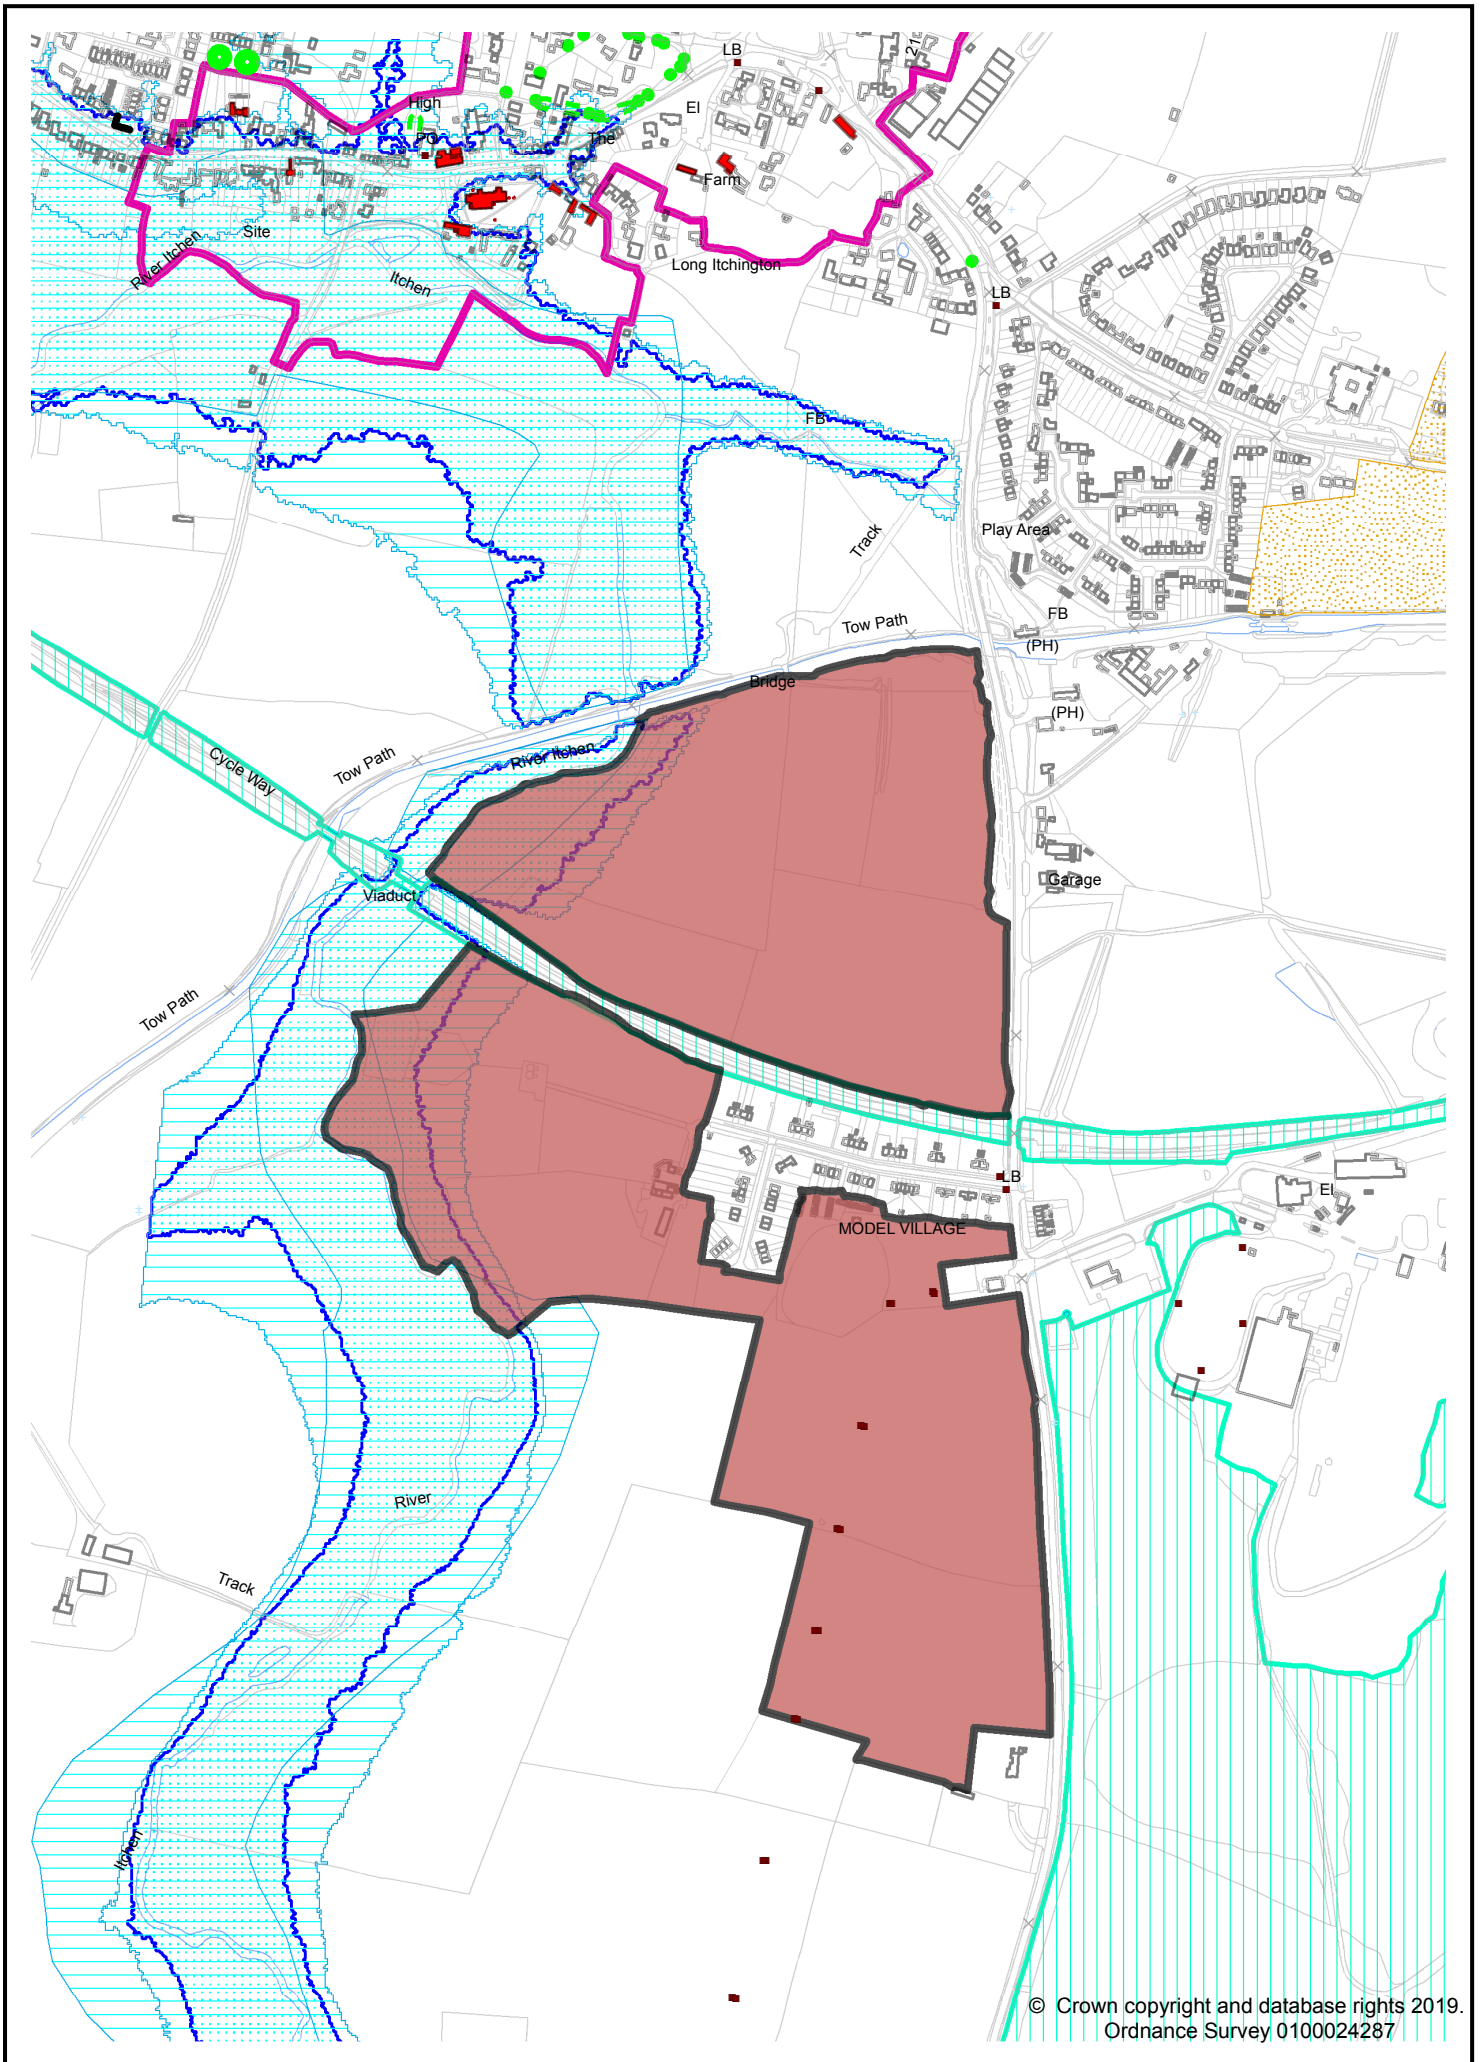

Site LSL.01 - Dallas Burston Polo Ground (West of Southam)

Site LSL.02 - Lower Farm, Stoneythorpe (West of Southam)

© Crown copyright and database rights 2019.
Ordnance Survey 0100024287

Site LSL.03A - Former Southam Cement Works

Workings (dis)
© Crown copyright and database rights 2019.
Ordnance Survey 0100024287

Site LSL.03B - North of former Southam Cement Works

Site LSL.03C - West of Southam Road, Long Itchington

Site LSL.04A - South of Deppers Bridge, Harbury

Site LSL.04B - North of Former Harbury Cement Works

© Crown copyright and database rights 2019.
Ordnance Survey 0100024287

Site LSL.05 - Wellesbourne Airfield

Site LSL.06A - Former Long Marston Depot

Site LSL.06B - Adjacent former Long Marston Depot

Site LSL.10 - Land north of Wootton Wawen

© Crown copyright and database rights 2019.
Ordnance Survey 0100024287

Site LSL.11A - Land south of Bidford-on-Avon

Site LSL.11B - Bickmarsh Hall Farm, South of Barton, Bidford-on-Avon