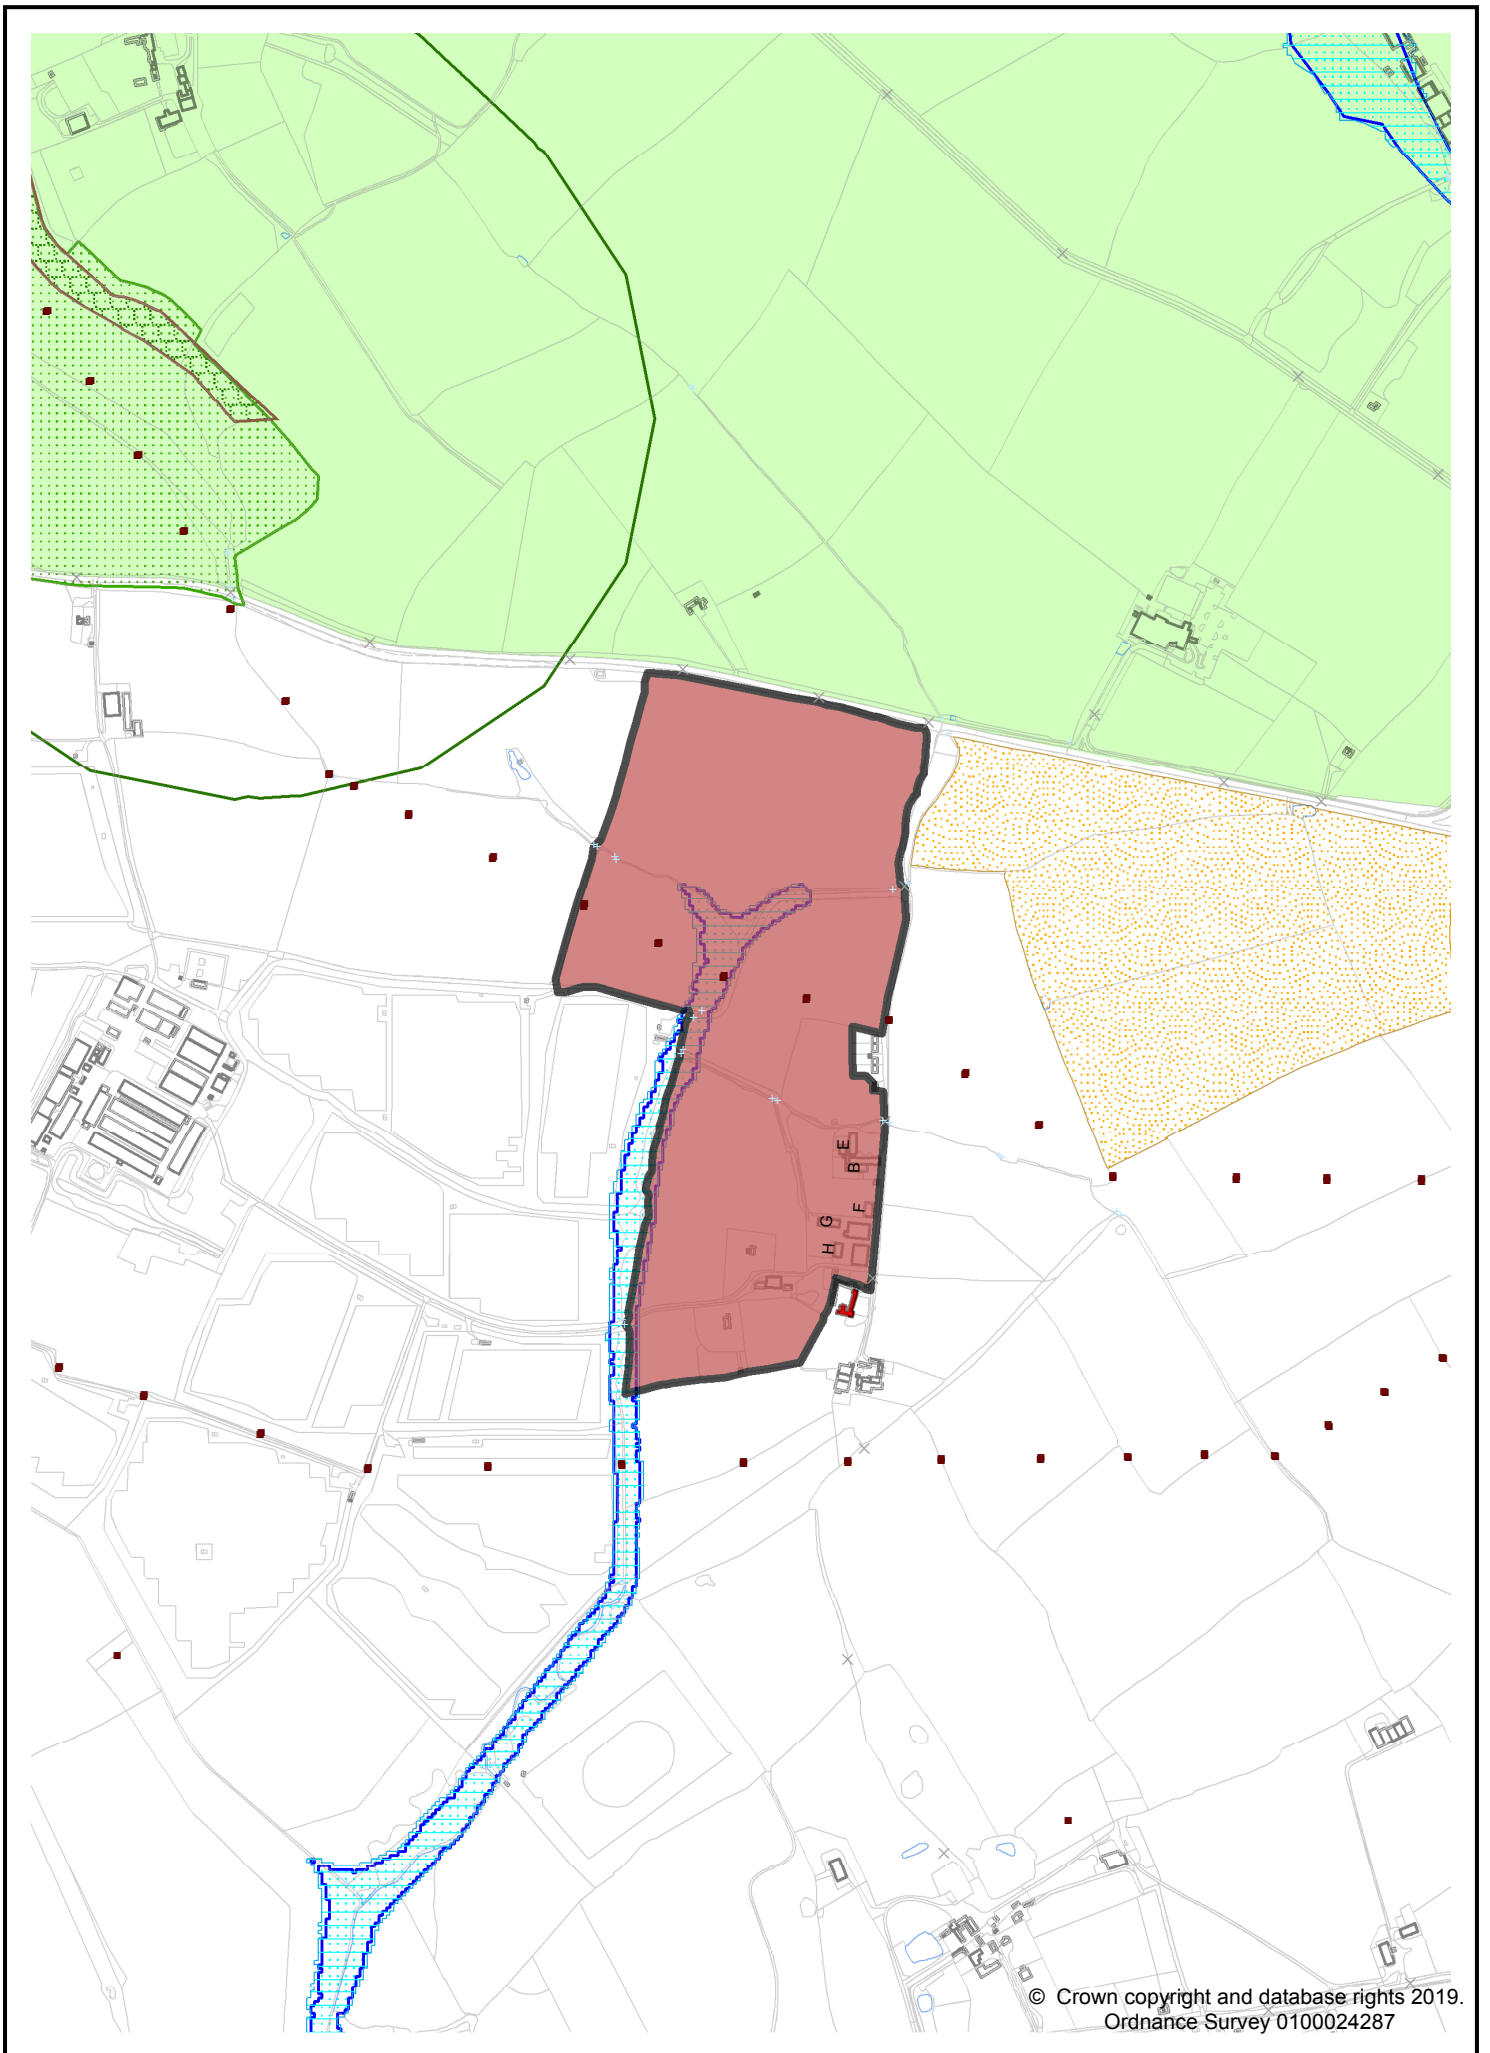

Site LSL.16 - Drayton Manor Farm, Alcester Road, Stratford-upon-Avon