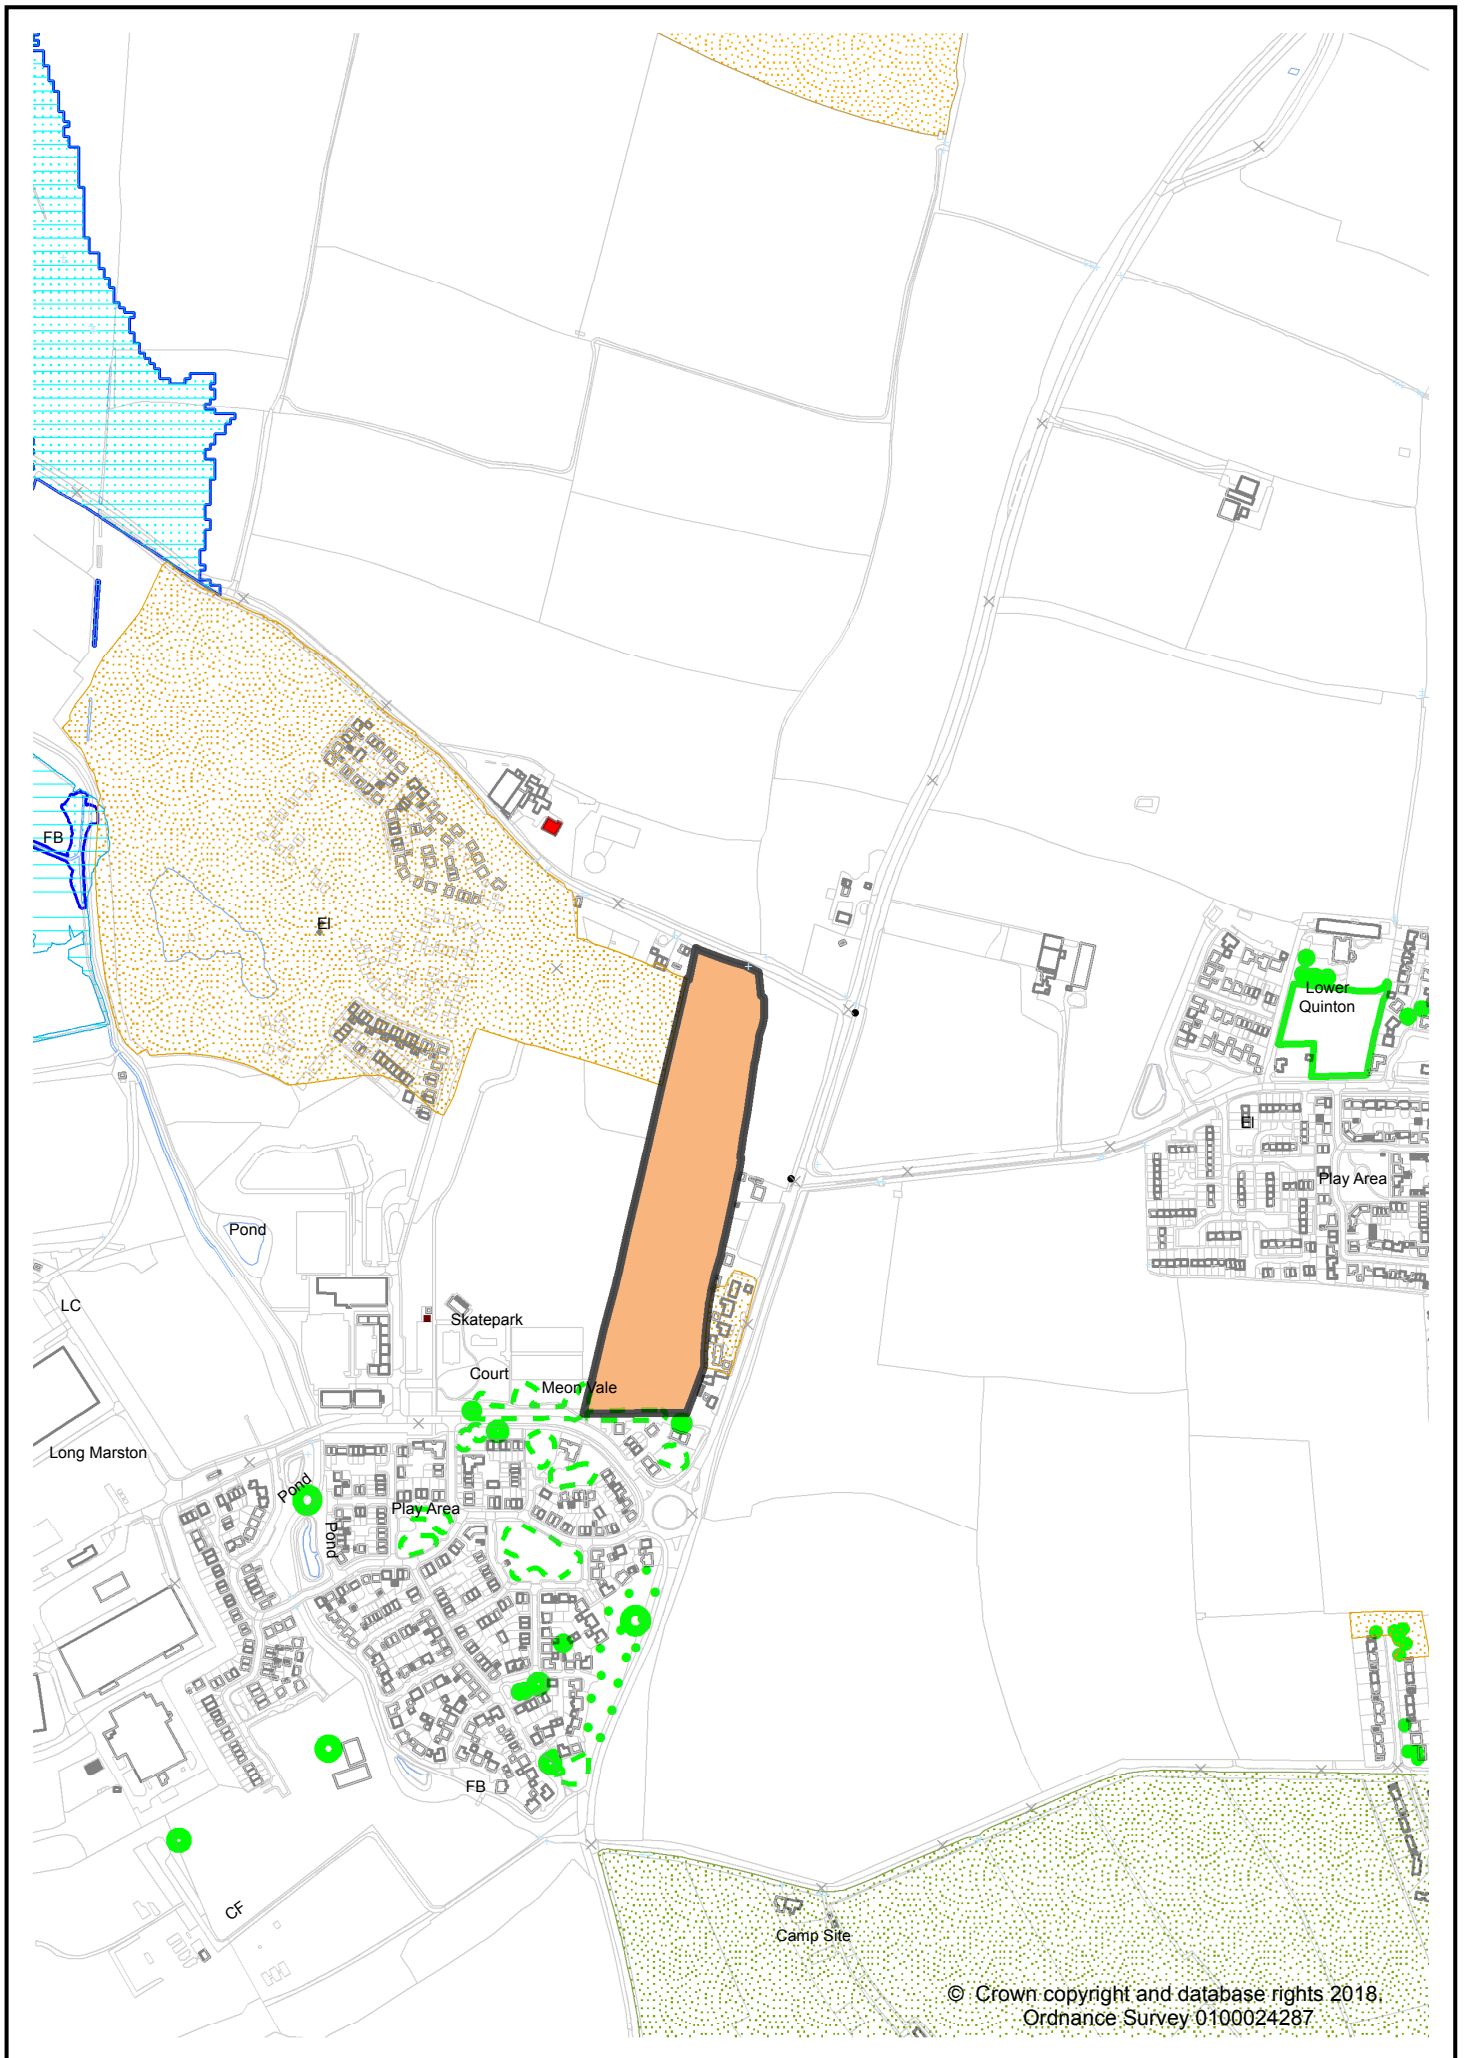

Workings (dis)
© Crown copyright and database rights 2019.
Ordnance Survey 0100024287

Site LSL.03B - North of former Southam Cement Works

Site LSL.03C - West of Southam Road, Long Itchington

Site LSL.04A - South of Deppers Bridge, Harbury

Site LSL.04B - North of Former Harbury Cement Works

© Crown copyright and database rights 2019.
Ordnance Survey 0100024287

Site LSL.05 - Wellesbourne Airfield

Site LSL.06A - Former Long Marston Depot

Site LSL.06B - Adjacent former Long Marston Depot

Site LSL.07 - Feldon Valley Golf Club, Sutton-under-Brailes

© Crown copyright and database rights 2019.
Ordnance Survey 0100024287

Site LSL.08 - Four Shires Farm, east of Moreton-in-Marsh

Site LSL.09 - Land west of Alcester

Site LSL.10 - Land north of Wootton Wawen

© Crown copyright and database rights 2019.
Ordnance Survey 0100024287

Site LSL.11A - Land south of Bidford-on-Avon

Site LSL.11B - Bickmarsh Hall Farm, South of Barton, Bidford-on-Avon