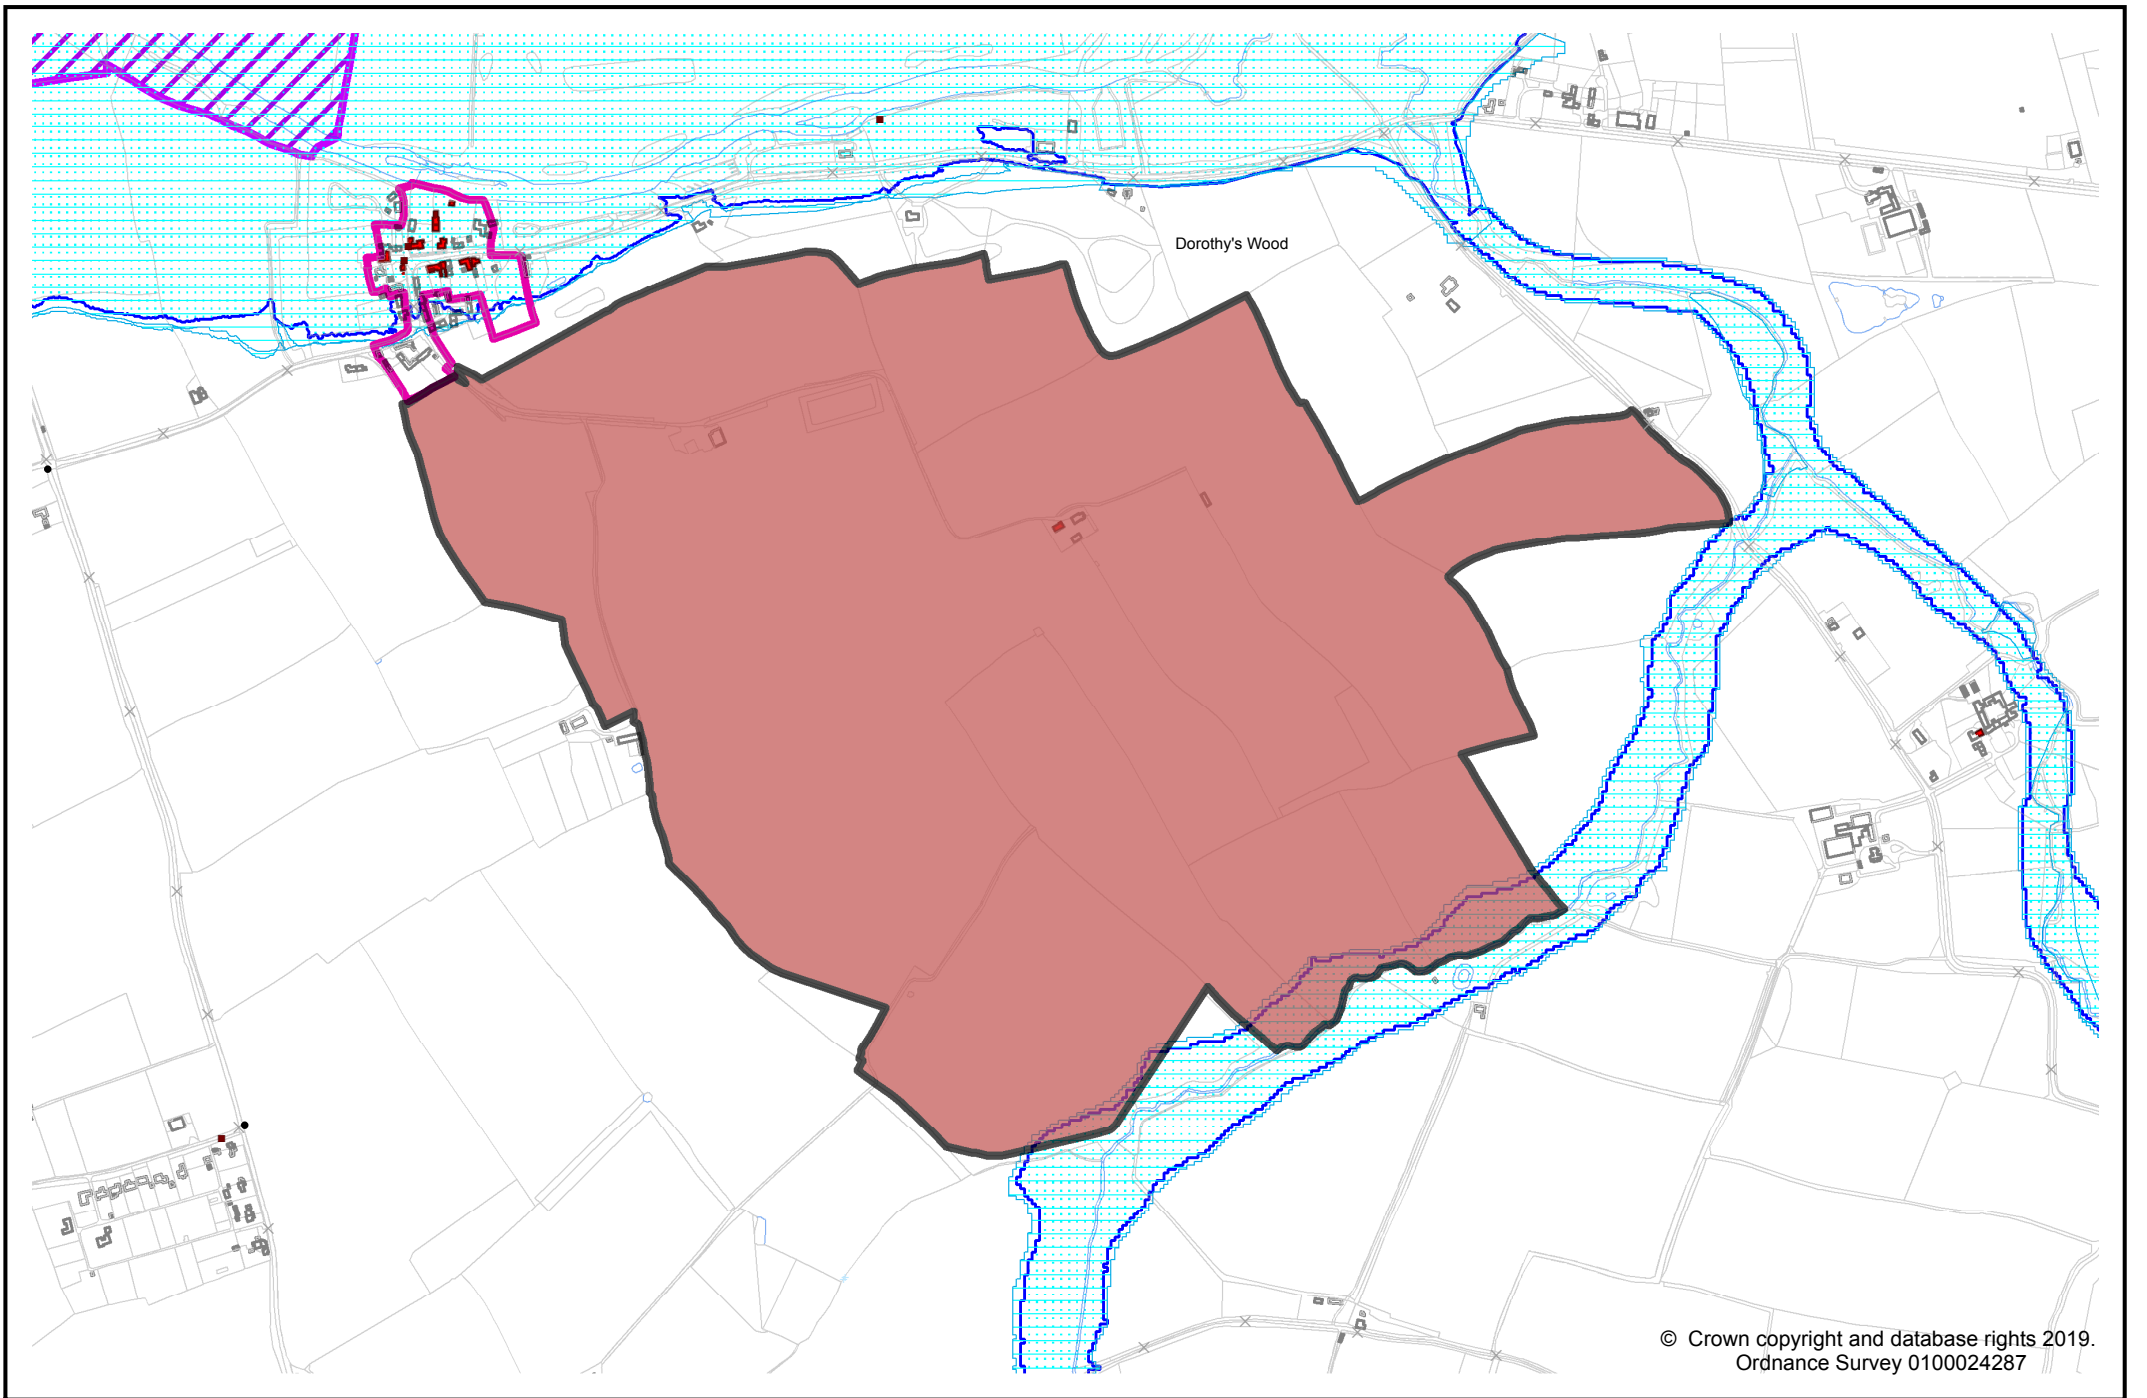

Site LSL.04B - North of Former Harbury Cement Works

© Crown copyright and database rights 2019.
Ordnance Survey 0100024287

Site LSL.05 - Wellesbourne Airfield

Site LSL.06A - Former Long Marston Depot

Site LSL.06B - Adjacent former Long Marston Depot

Site LSL.07 - Feldon Valley Golf Club, Sutton-under-Brailes

© Crown copyright and database rights 2019.
Ordnance Survey 0100024287

Site LSL.08 - Four Shires Farm, east of Moreton-in-Marsh

Site LSL.09 - Land west of Alcester

Site LSL.10 - Land north of Wootton Wawen

© Crown copyright and database rights 2019.
Ordnance Survey 0100024287

Site LSL.11A - Land south of Bidford-on-Avon

Site LSL.11B - Bickmarsh Hall Farm, South of Barton, Bidford-on-Avon