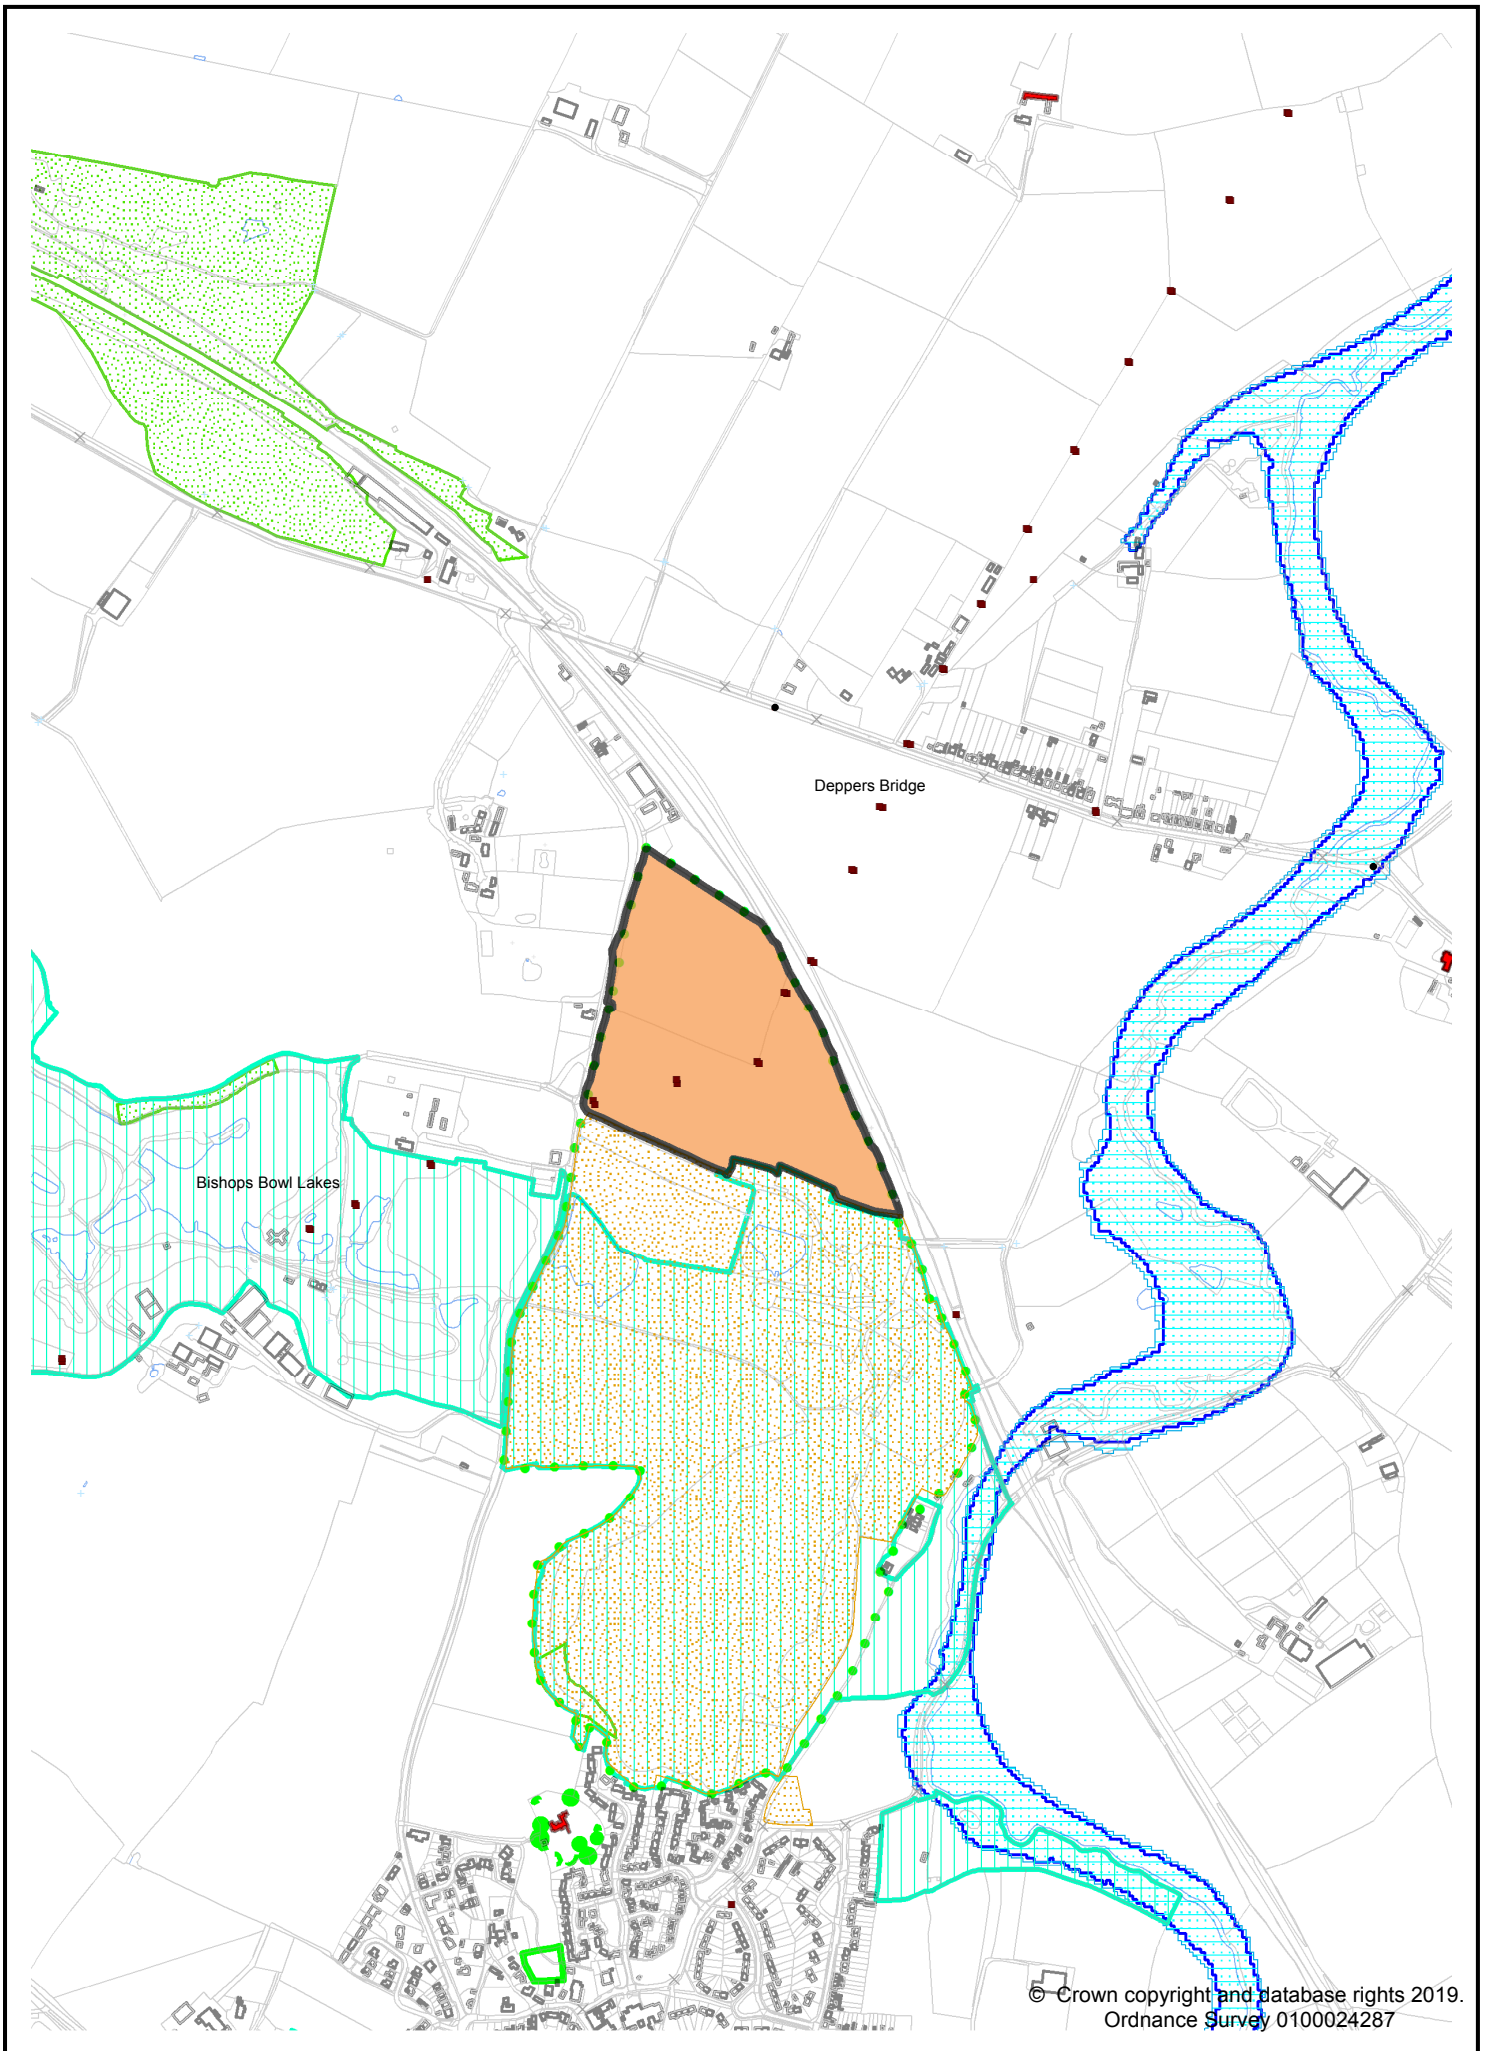

Site LSL.01 - Dallas Burston Polo Ground (West of Southam)

Site LSL.02 - Lower Farm, Stoneythorpe (West of Southam)

© Crown copyright and database rights 2019.
Ordnance Survey 0100024287

Site LSL.03A - Former Southam Cement Works

Workings (dis)
© Crown copyright and database rights 2019.
Ordnance Survey 0100024287

Site LSL.03B - North of former Southam Cement Works

Site LSL.03C - West of Southam Road, Long Itchington

Site LSL.04A - South of Deppers Bridge, Harbury

Site LSL.04B - North of Former Harbury Cement Works

© Crown copyright and database rights 2019.
Ordnance Survey 0100024287

Site LSL.05 - Wellesbourne Airfield

Site LSL.06A - Former Long Marston Depot

Site LSL.06B - Adjacent former Long Marston Depot

Site LSL.10 - Land north of Wootton Wawen

© Crown copyright and database rights 2019.
Ordnance Survey 0100024287

Site LSL.11A - Land south of Bidford-on-Avon

Site LSL.11B - Bickmarsh Hall Farm, South of Barton, Bidford-on-Avon