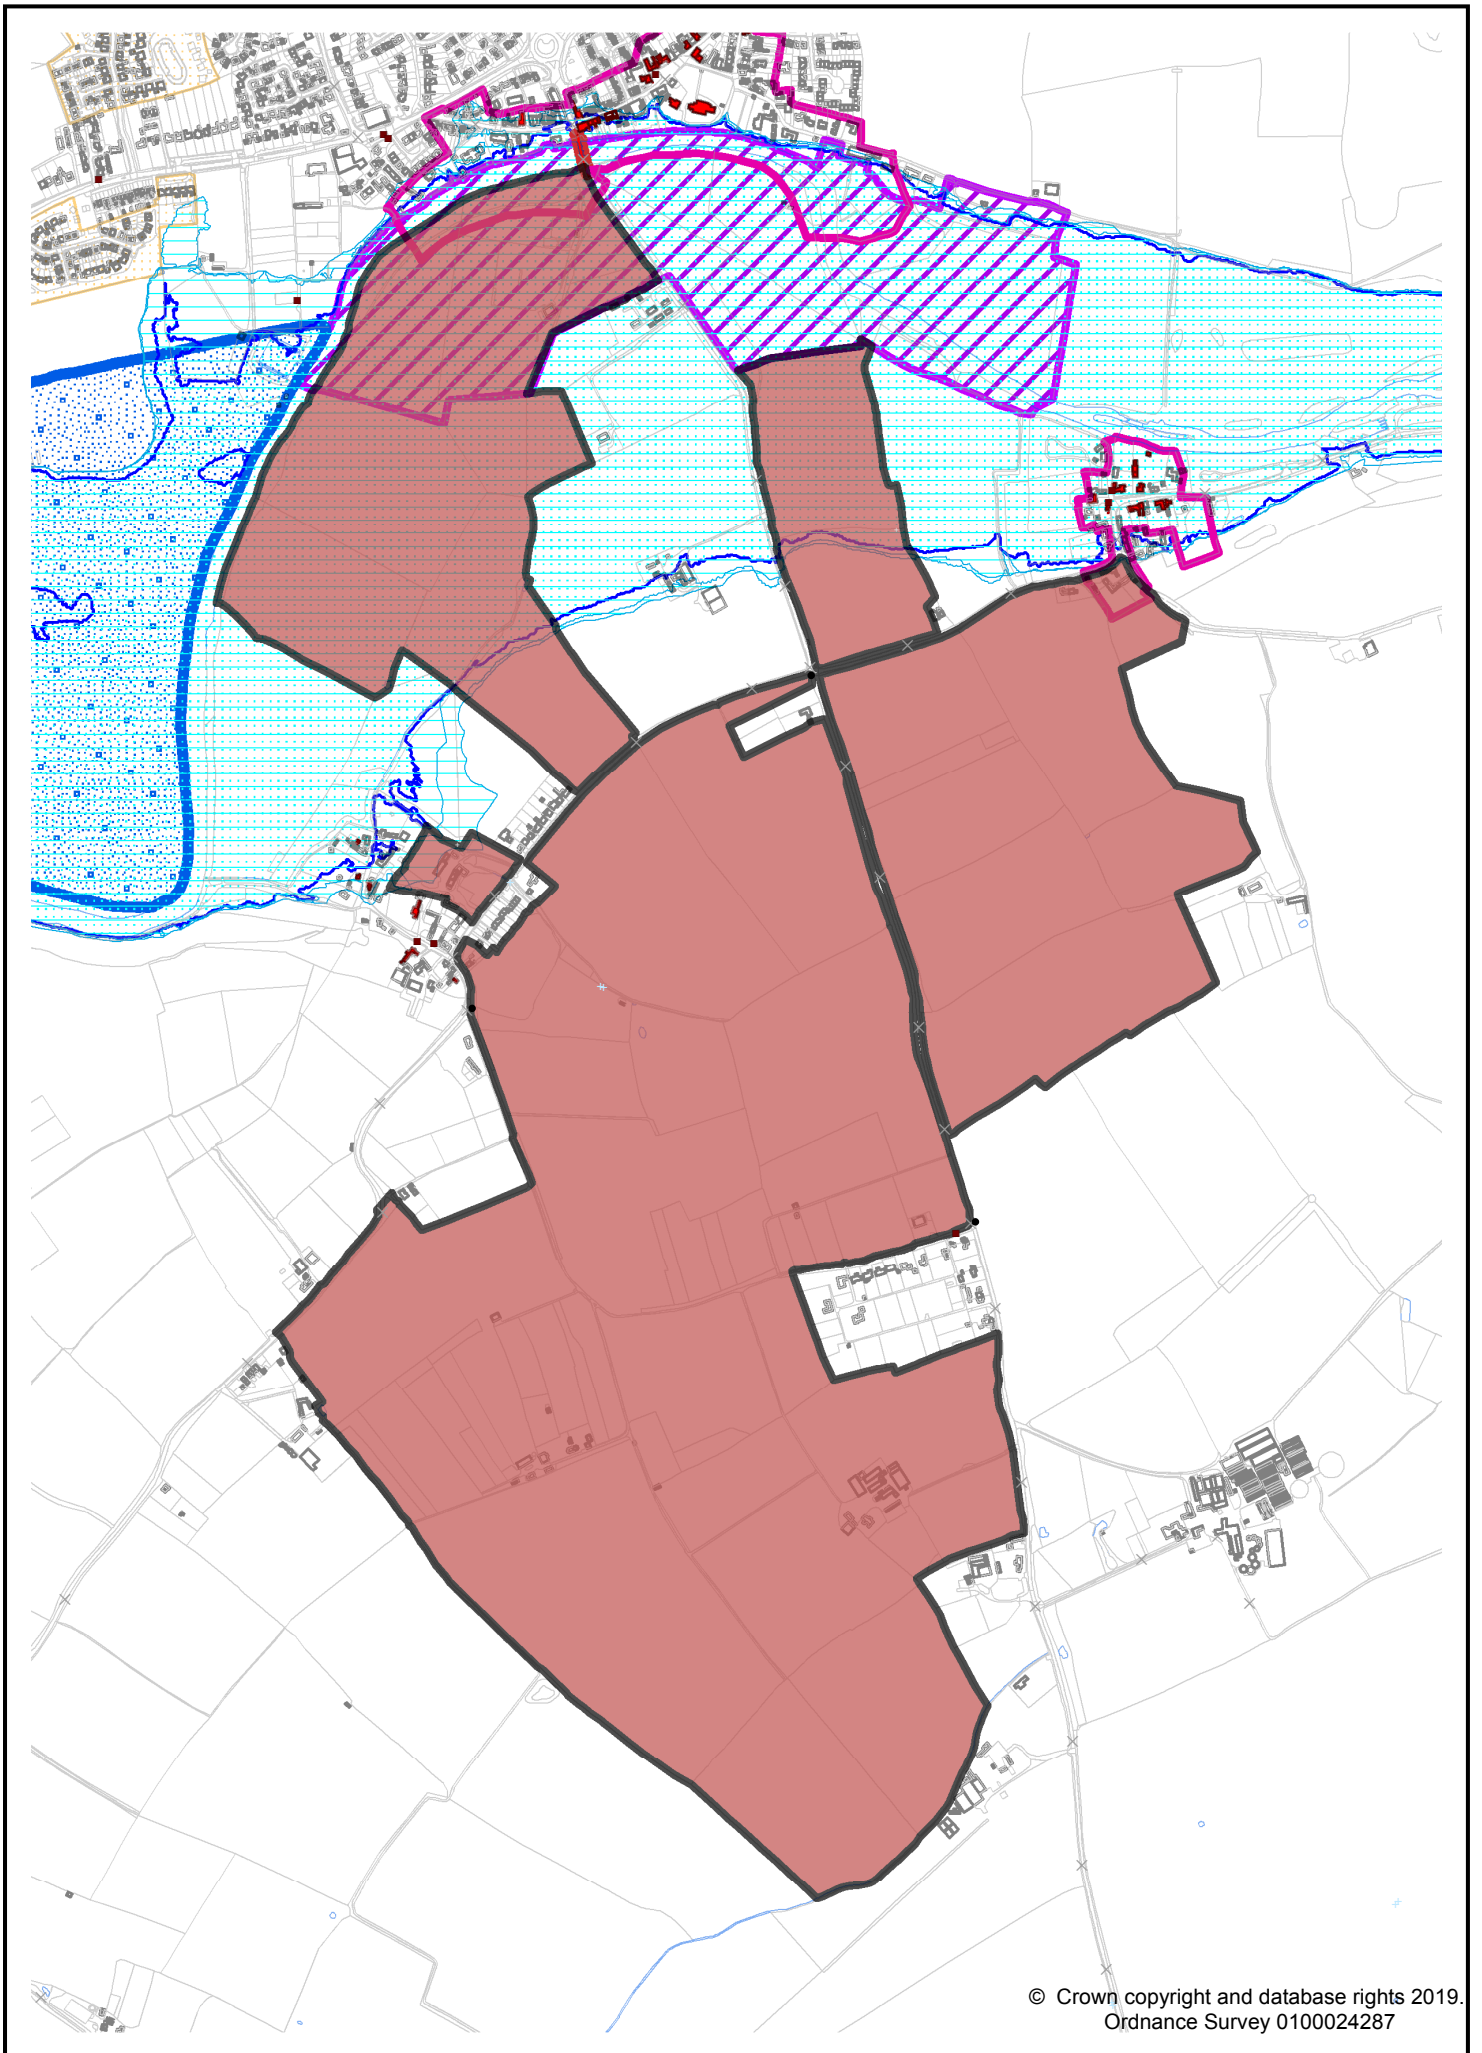

Workings (dis)
© Crown copyright and database rights 2019.
Ordnance Survey 0100024287

Site LSL.03B - North of former Southam Cement Works

Site LSL.03C - West of Southam Road, Long Itchington

Site LSL.04A - South of Deppers Bridge, Harbury

Site LSL.04B - North of Former Harbury Cement Works

© Crown copyright and database rights 2019.
Ordnance Survey 0100024287

Site LSL.05 - Wellesbourne Airfield

Site LSL.06A - Former Long Marston Depot

Site LSL.06B - Adjacent former Long Marston Depot

Site LSL.07 - Feldon Valley Golf Club, Sutton-under-Brailes

© Crown copyright and database rights 2019.
Ordnance Survey 0100024287

Site LSL.08 - Four Shires Farm, east of Moreton-in-Marsh

Site LSL.09 - Land west of Alcester

Site LSL.10 - Land north of Wootton Wawen

© Crown copyright and database rights 2019.
Ordnance Survey 0100024287

Site LSL.11A - Land south of Bidford-on-Avon

Site LSL.11B - Bickmarsh Hall Farm, South of Barton, Bidford-on-Avon