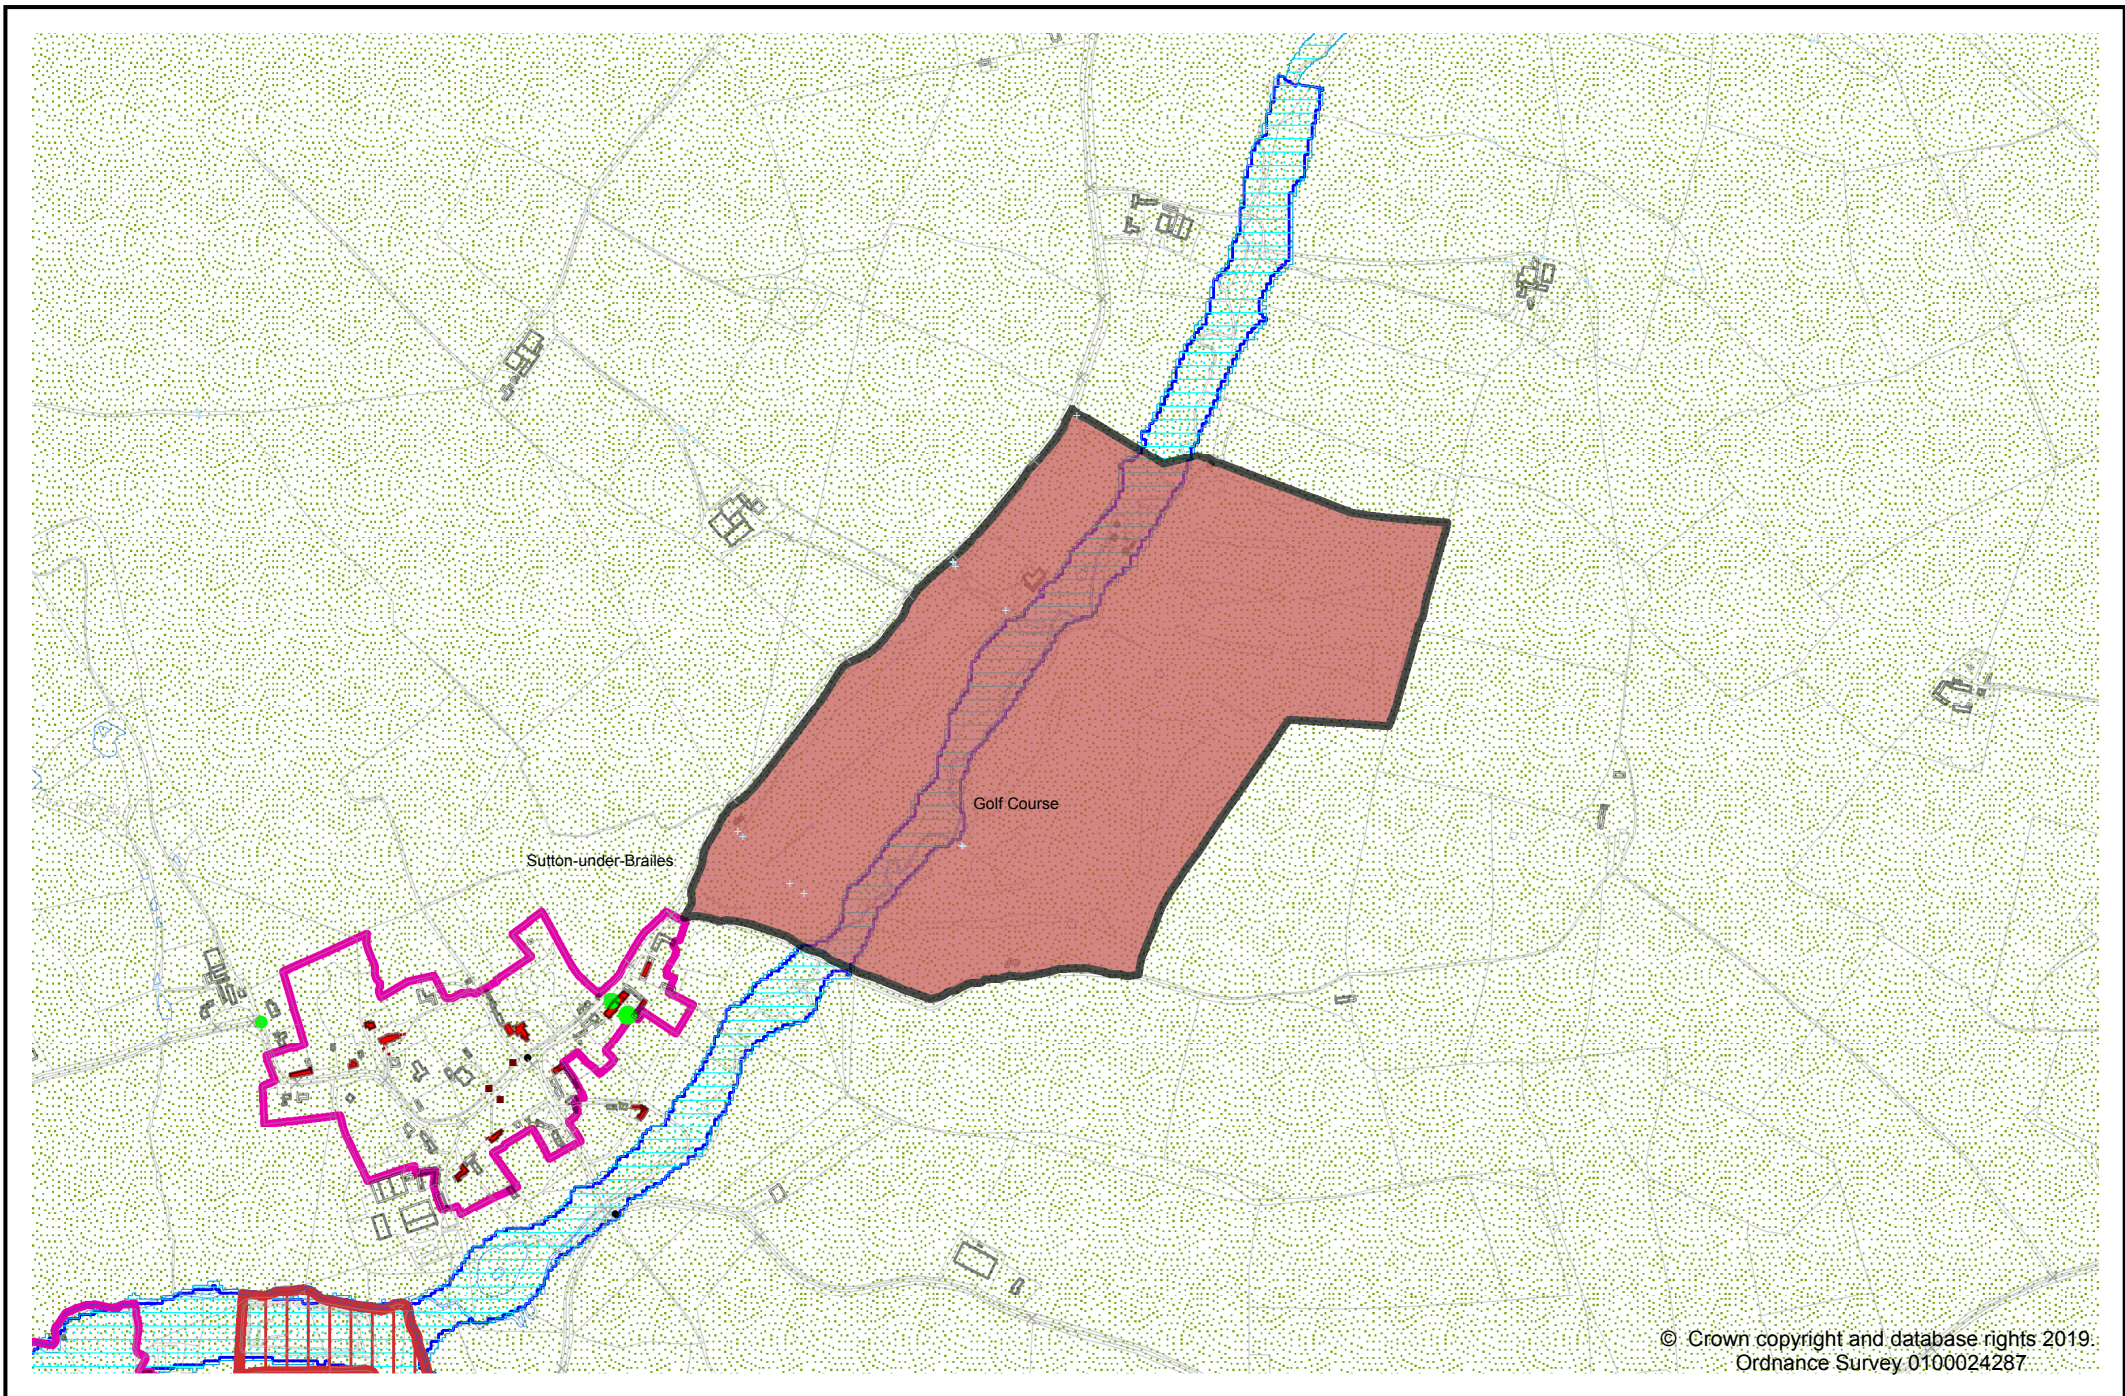

Workings (dis)
© Crown copyright and database rights 2019.
Ordnance Survey 0100024287

Site LSL.03B - North of former Southam Cement Works

Site LSL.03C - West of Southam Road, Long Itchington

Site LSL.04A - South of Deppers Bridge, Harbury

Site LSL.04B - North of Former Harbury Cement Works

© Crown copyright and database rights 2019.
Ordnance Survey 0100024287

Site LSL.05 - Wellesbourne Airfield

Site LSL.06A - Former Long Marston Depot

Site LSL.06B - Adjacent former Long Marston Depot

Site LSL.07 - Feldon Valley Golf Club, Sutton-under-Brailes

© Crown copyright and database rights 2019.
Ordnance Survey 0100024287

Site LSL.08 - Four Shires Farm, east of Moreton-in-Marsh

Site LSL.09 - Land west of Alcester

Site LSL.10 - Land north of Wootton Wawen

© Crown copyright and database rights 2019.
Ordnance Survey 0100024287

Site LSL.11A - Land south of Bidford-on-Avon

Site LSL.11B - Bickmarsh Hall Farm, South of Barton, Bidford-on-Avon