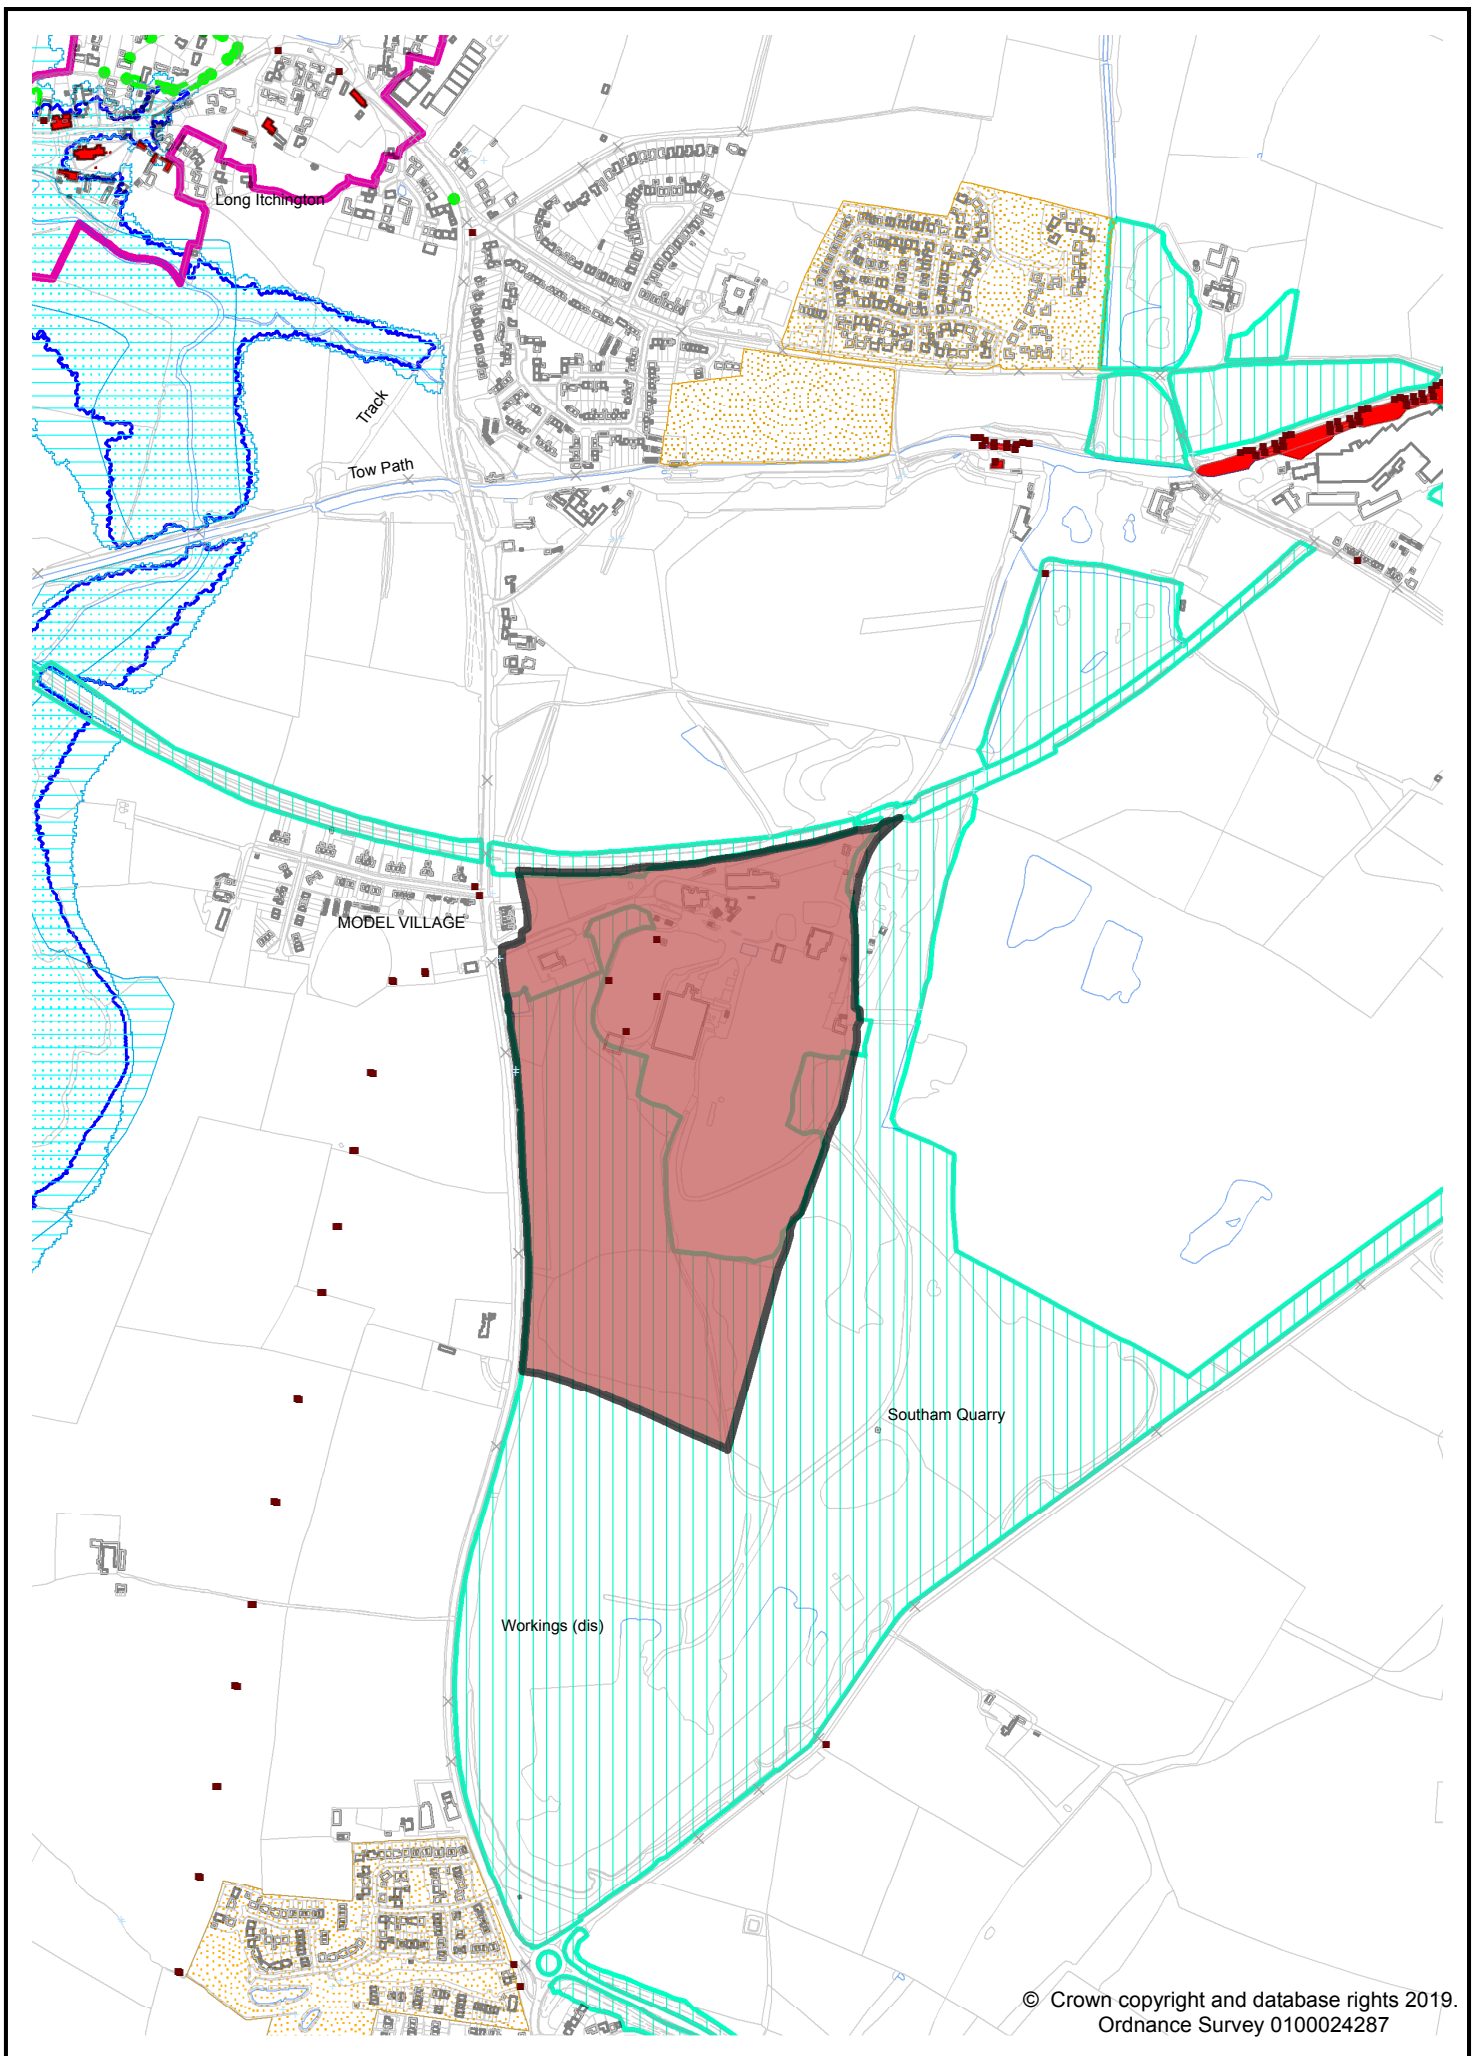

Site LSL.01 - Dallas Burston Polo Ground (West of Southam)

Site LSL.02 - Lower Farm, Stoneythorpe (West of Southam)

© Crown copyright and database rights 2019.
Ordnance Survey 0100024287

Site LSL.03A - Former Southam Cement Works

Workings (dis)
© Crown copyright and database rights 2019.
Ordnance Survey 0100024287

Site LSL.03B - North of former Southam Cement Works

Site LSL.03C - West of Southam Road, Long Itchington

Site LSL.04A - South of Deppers Bridge, Harbury

Site LSL.04B - North of Former Harbury Cement Works

© Crown copyright and database rights 2019.
Ordnance Survey 0100024287

Site LSL.05 - Wellesbourne Airfield

Site LSL.06A - Former Long Marston Depot

Site LSL.06B - Adjacent former Long Marston Depot

Site LSL.10 - Land north of Wootton Wawen

© Crown copyright and database rights 2019.
Ordnance Survey 0100024287

Site LSL.11A - Land south of Bidford-on-Avon

Site LSL.11B - Bickmarsh Hall Farm, South of Barton, Bidford-on-Avon