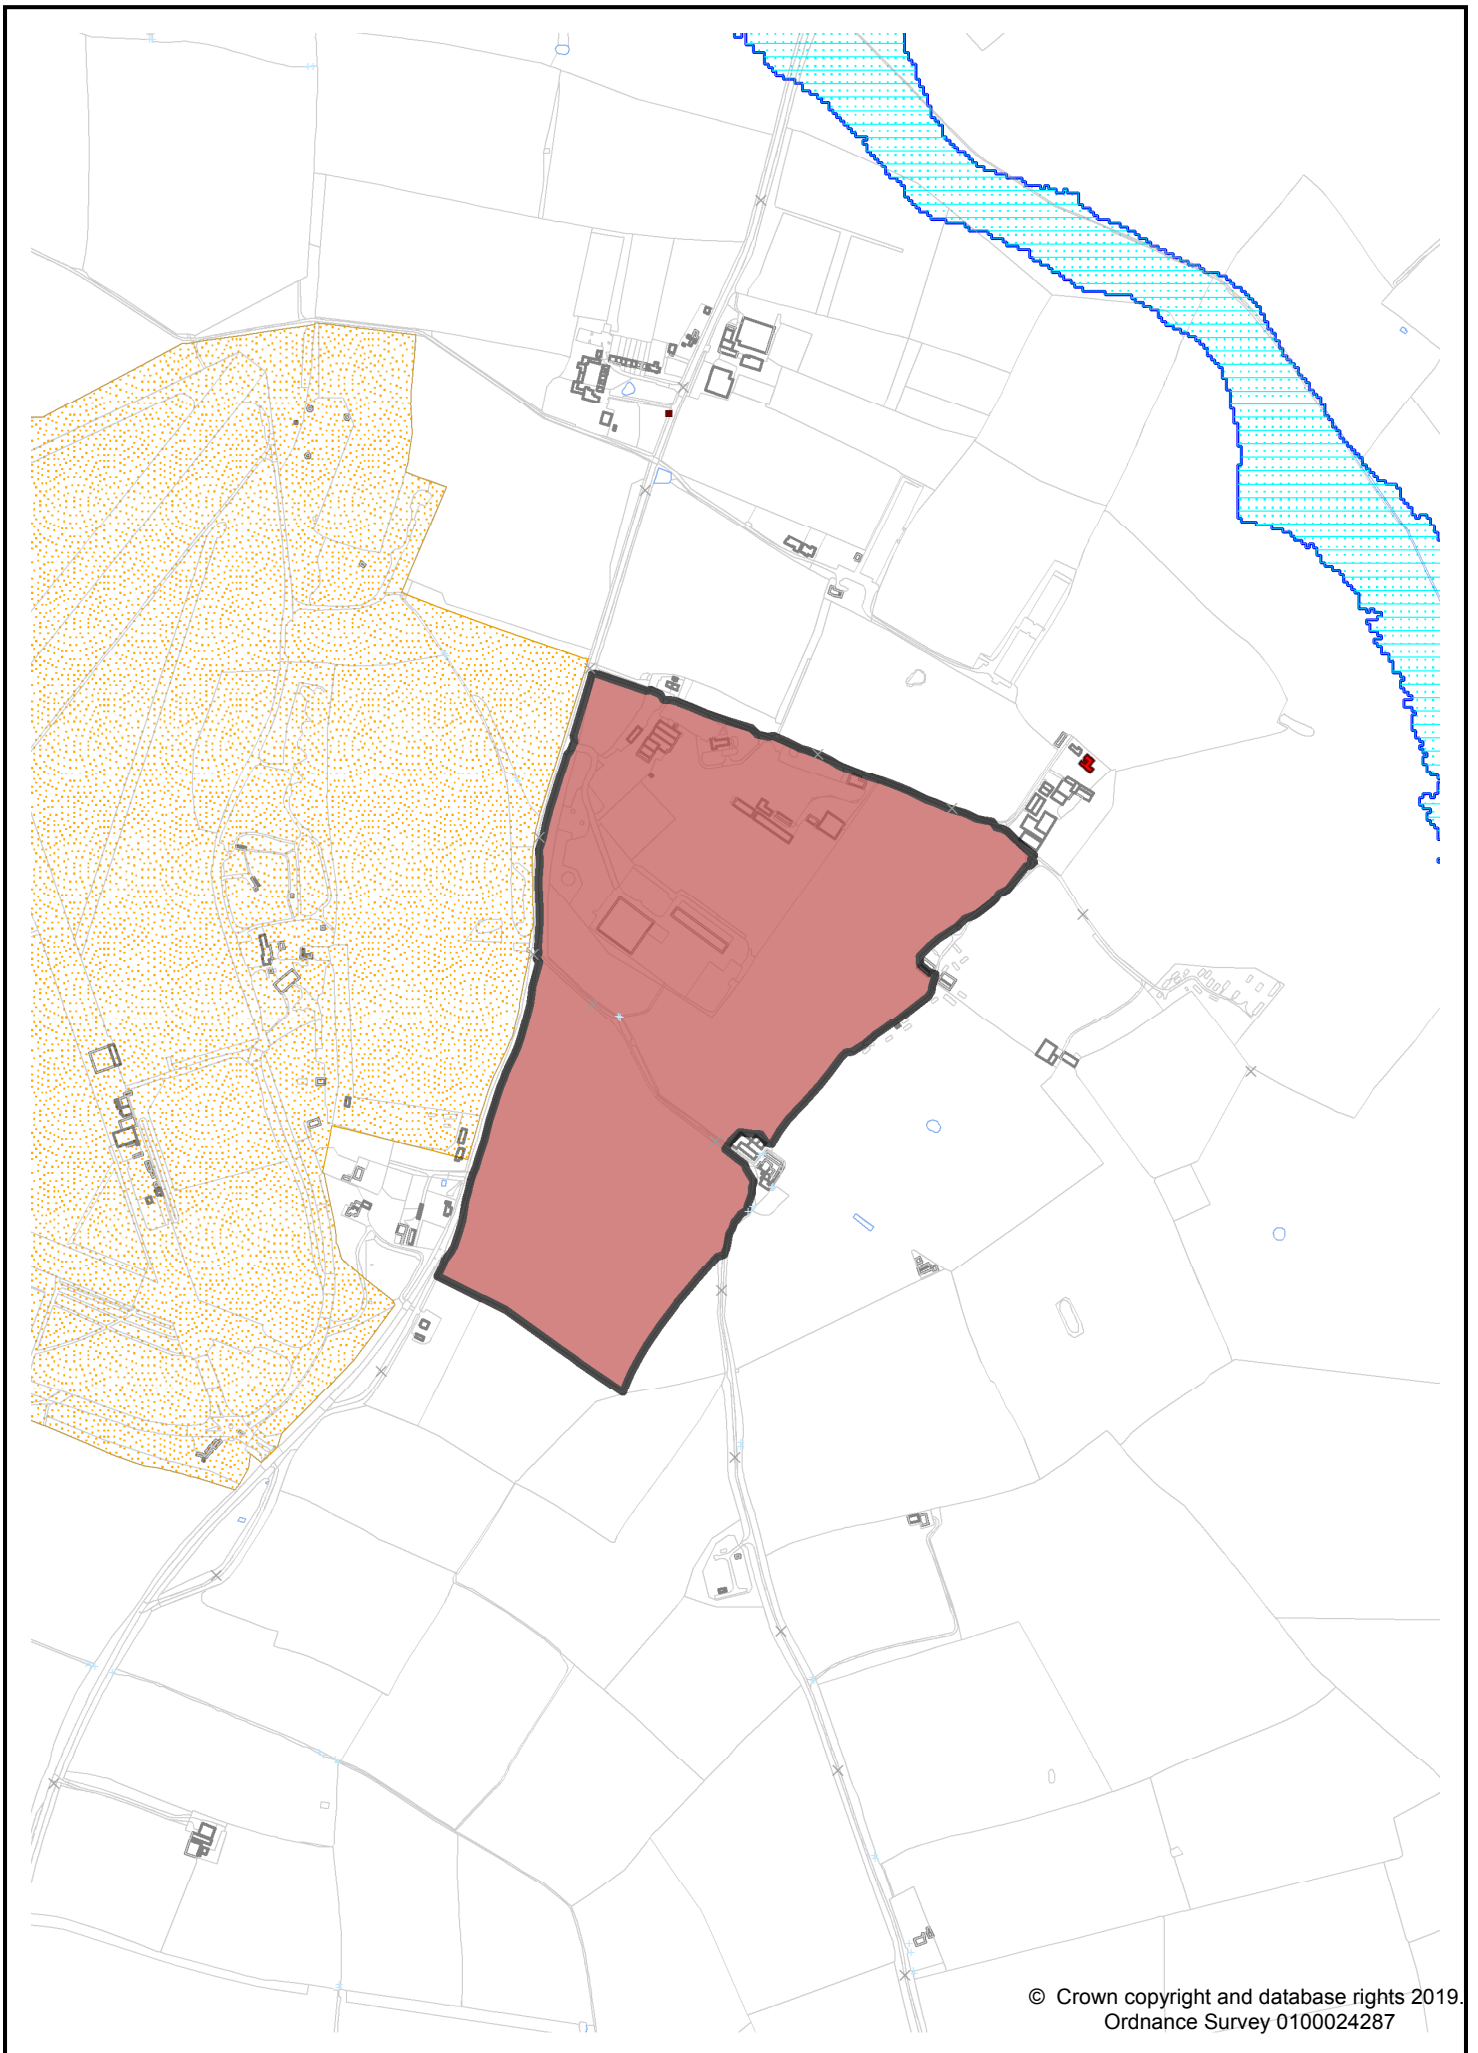

Site LSL.17 - Stratford Agri-Park, Clifford Chambers