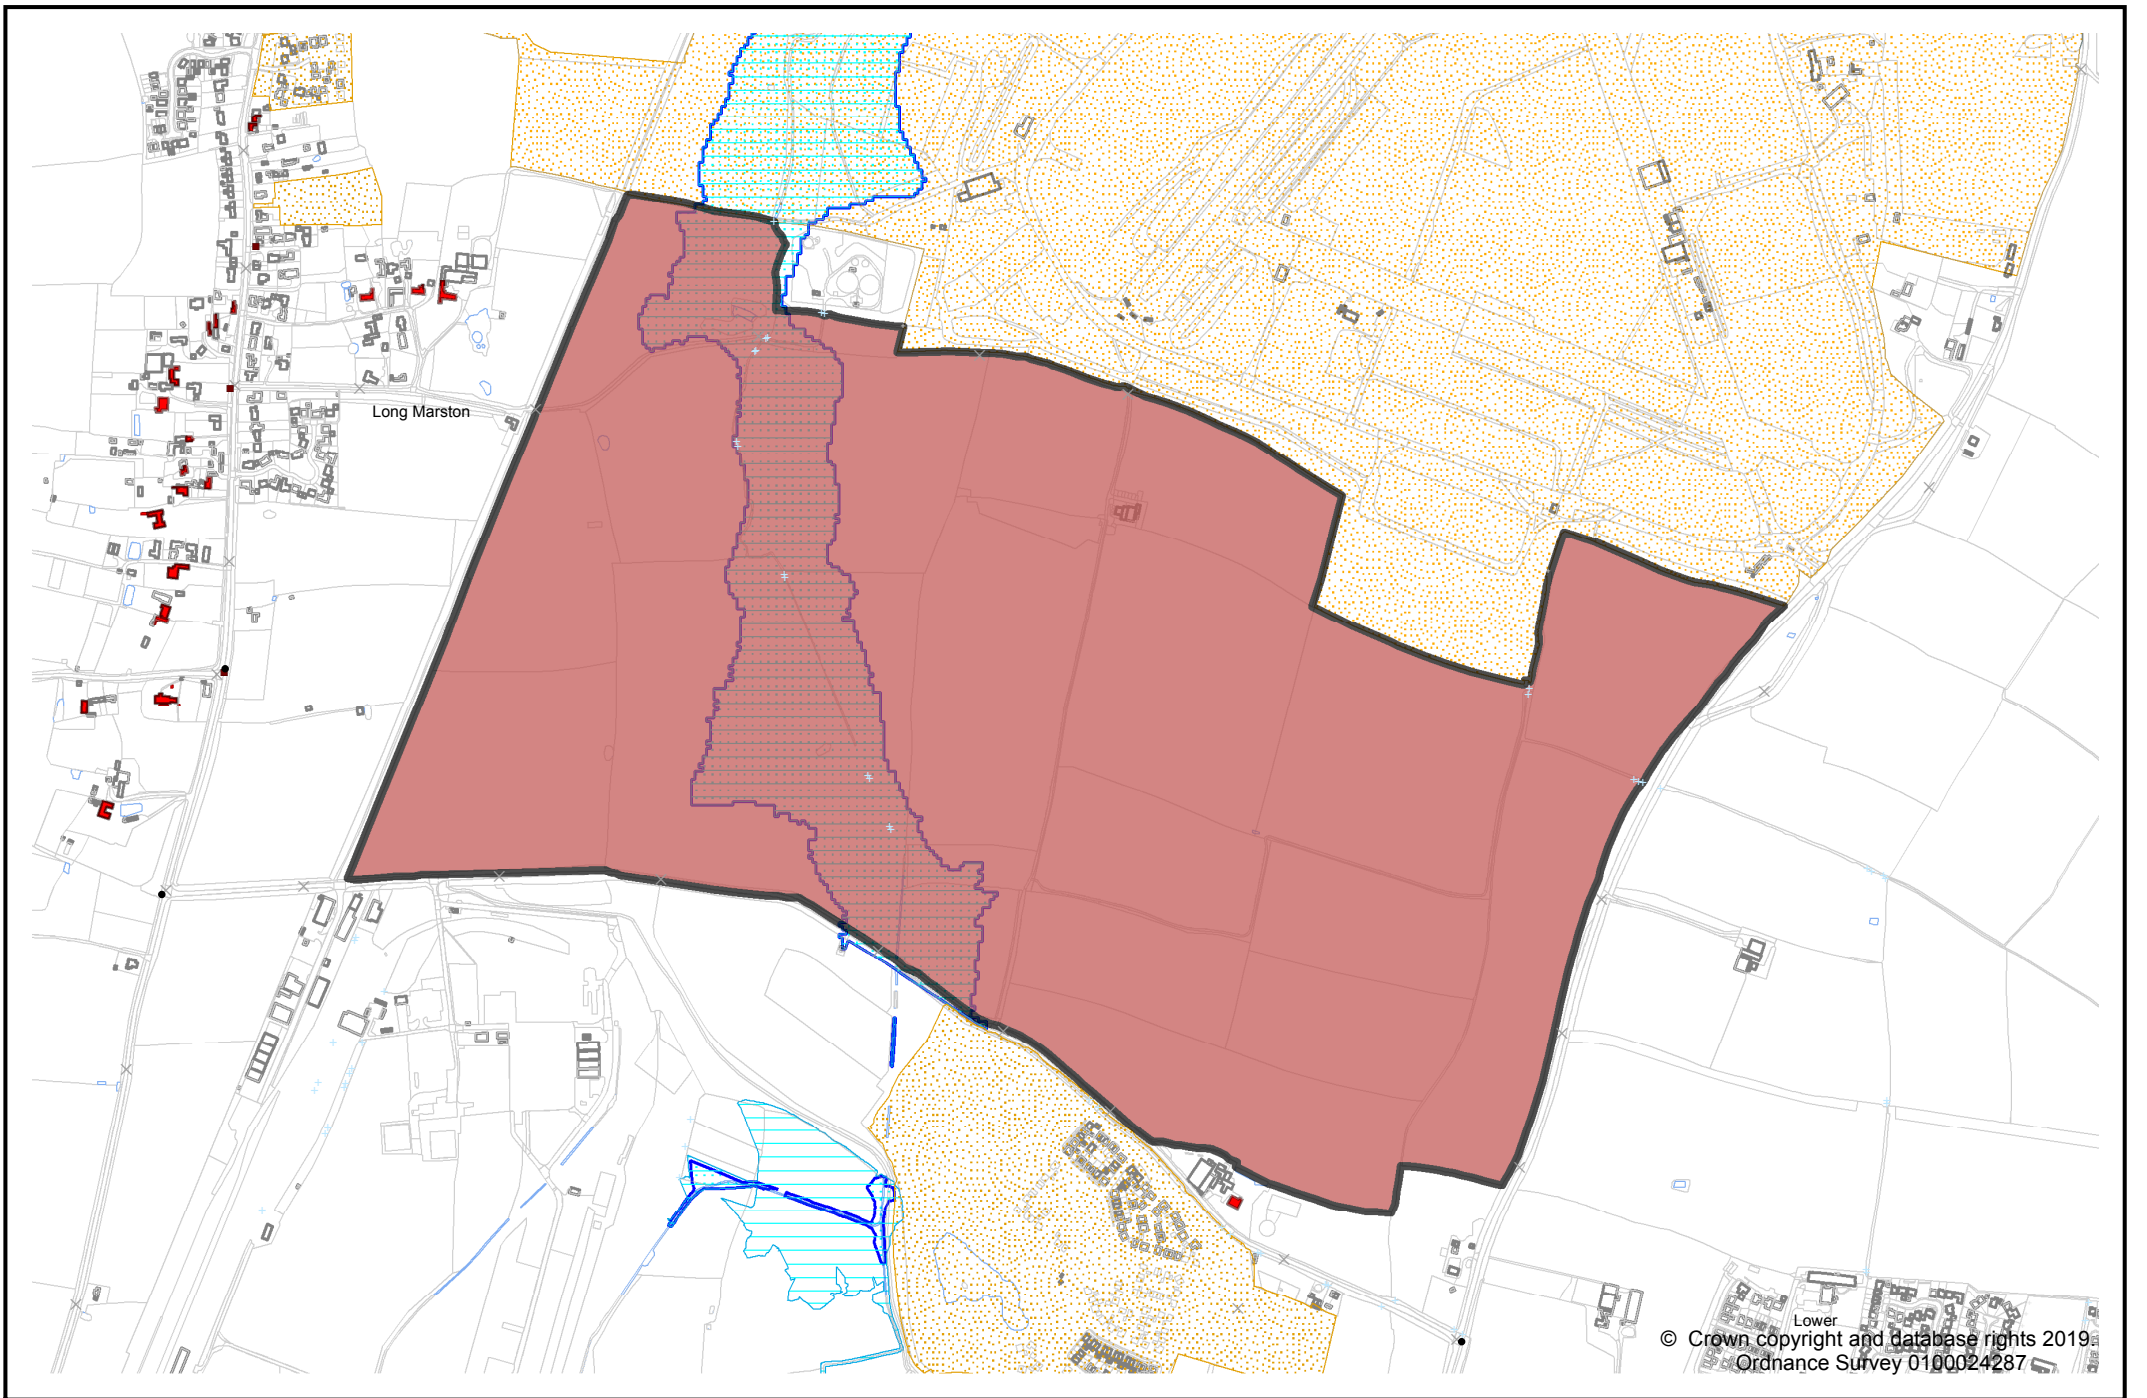

Site LSL.14 - North of Station Road, Long Marston