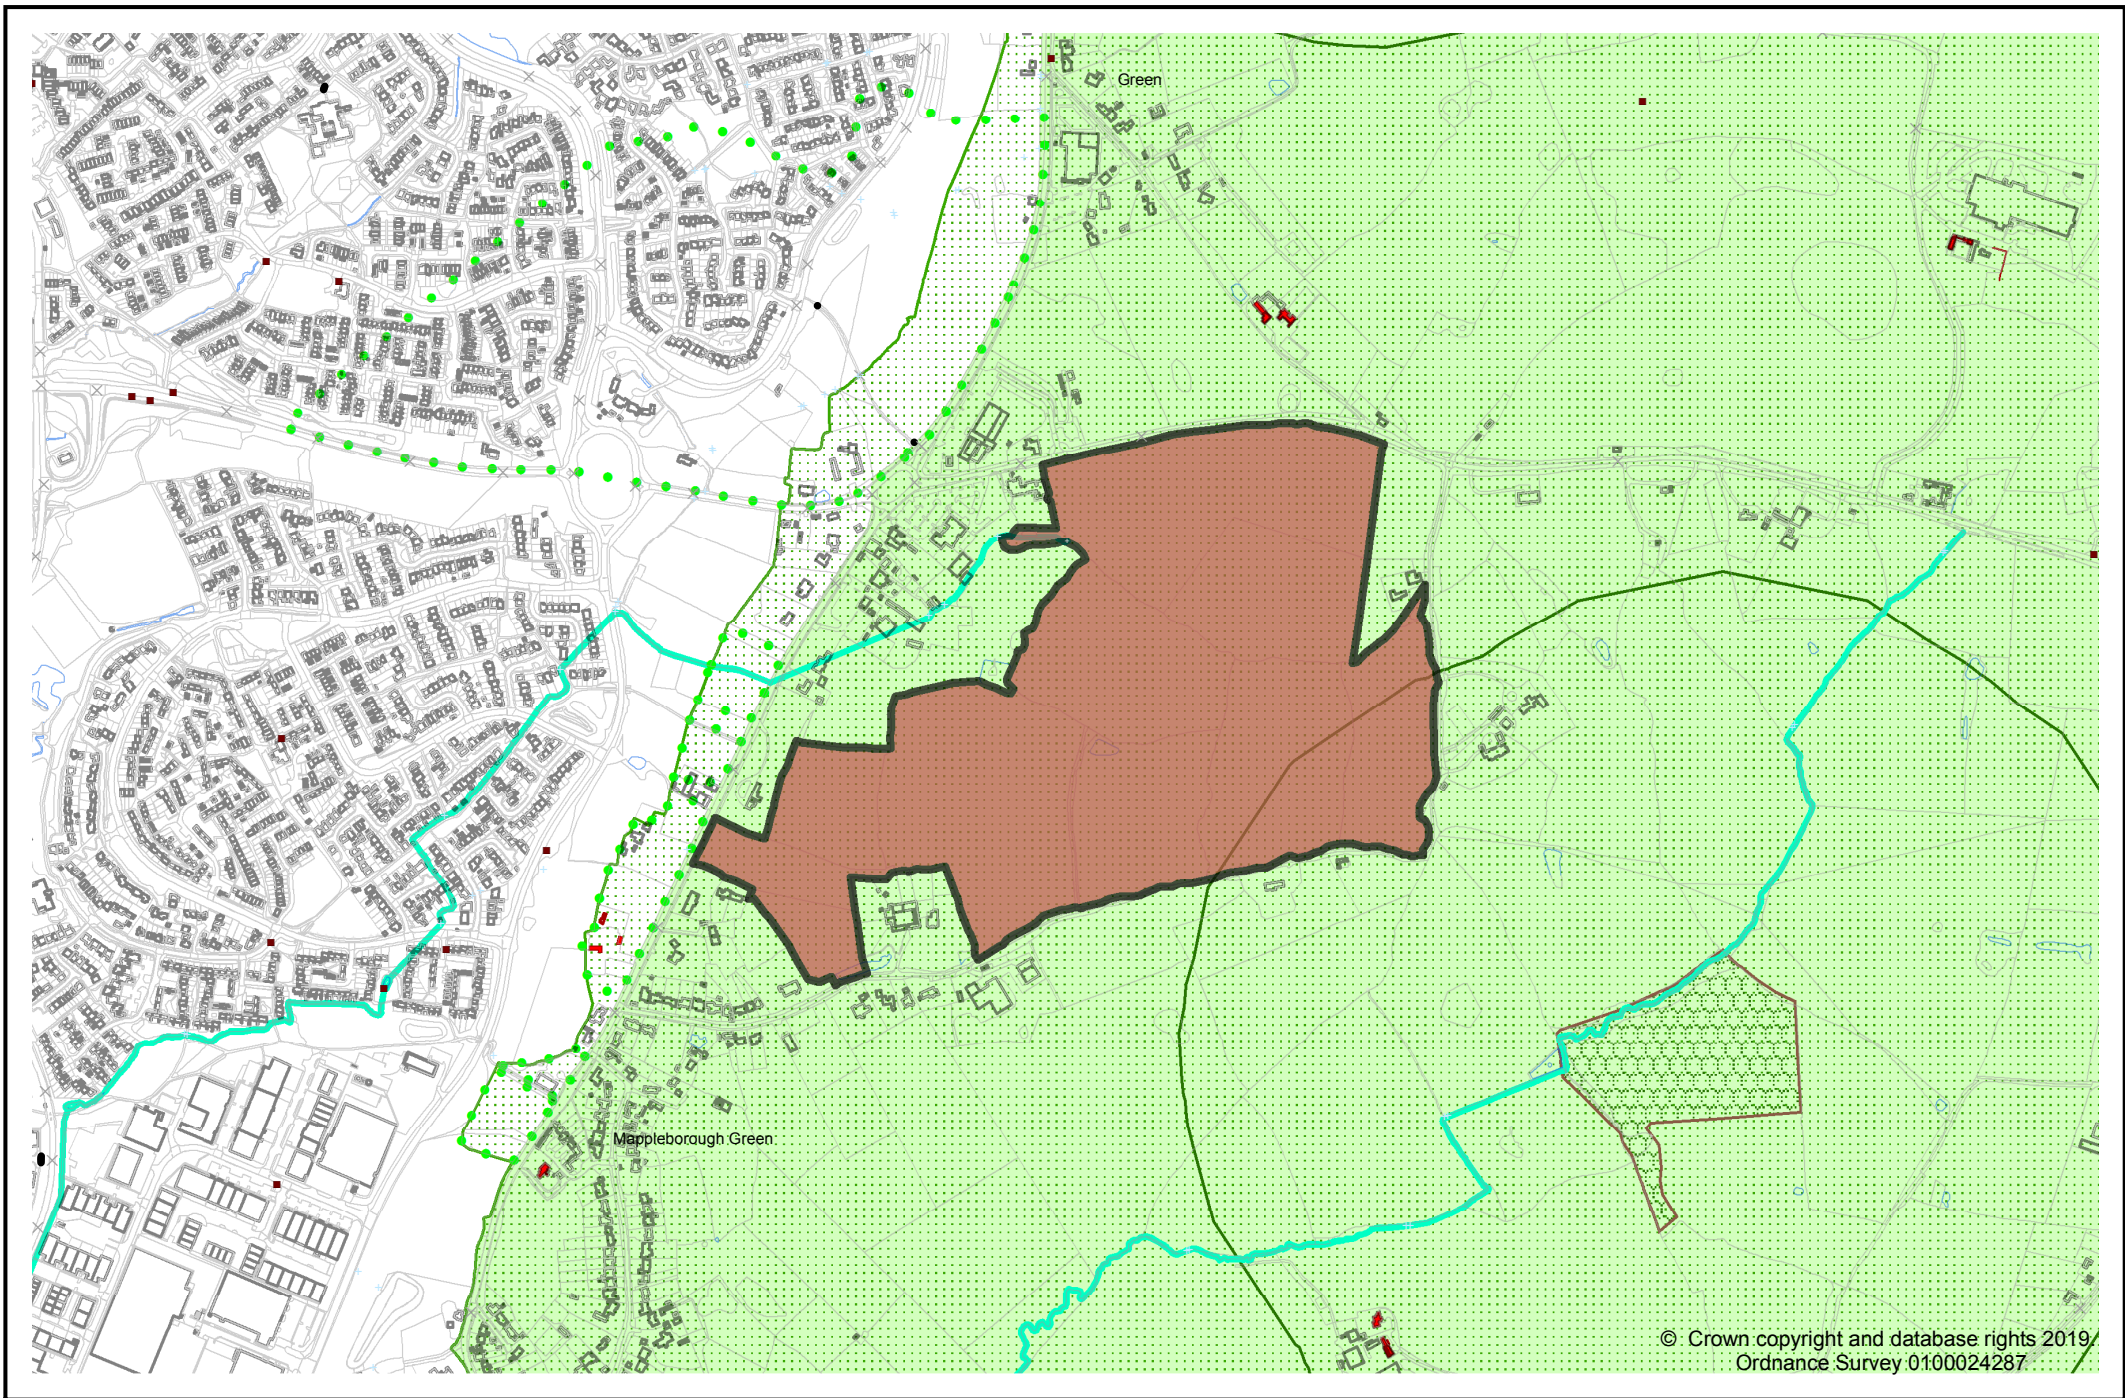

Site LSL.10 - Land north of Wootton Wawen

© Crown copyright and database rights 2019.
Ordnance Survey 0100024287

Site LSL.11A - Land south of Bidford-on-Avon

Site LSL.11B - Bickmarsh Hall Farm, South of Barton, Bidford-on-Avon

Site LSL.12 - Atherstone Airfield

© Crown copyright and database rights 2019.
Ordnance Survey 0100024287

Site LSL.13 - Lye Green Road/Station Road, Claverdon

Site LSL.14 - North of Station Road, Long Marston

Site LSL.15 - South of Henley Road, Mappleborough Green

Site LSL.16 - Drayton Manor Farm, Alcester Road, Stratford-upon-Avon

Site LSL.17 - Stratford Agri-Park, Clifford Chambers

Site LSL.18 - West of Campden Road, Long Marston