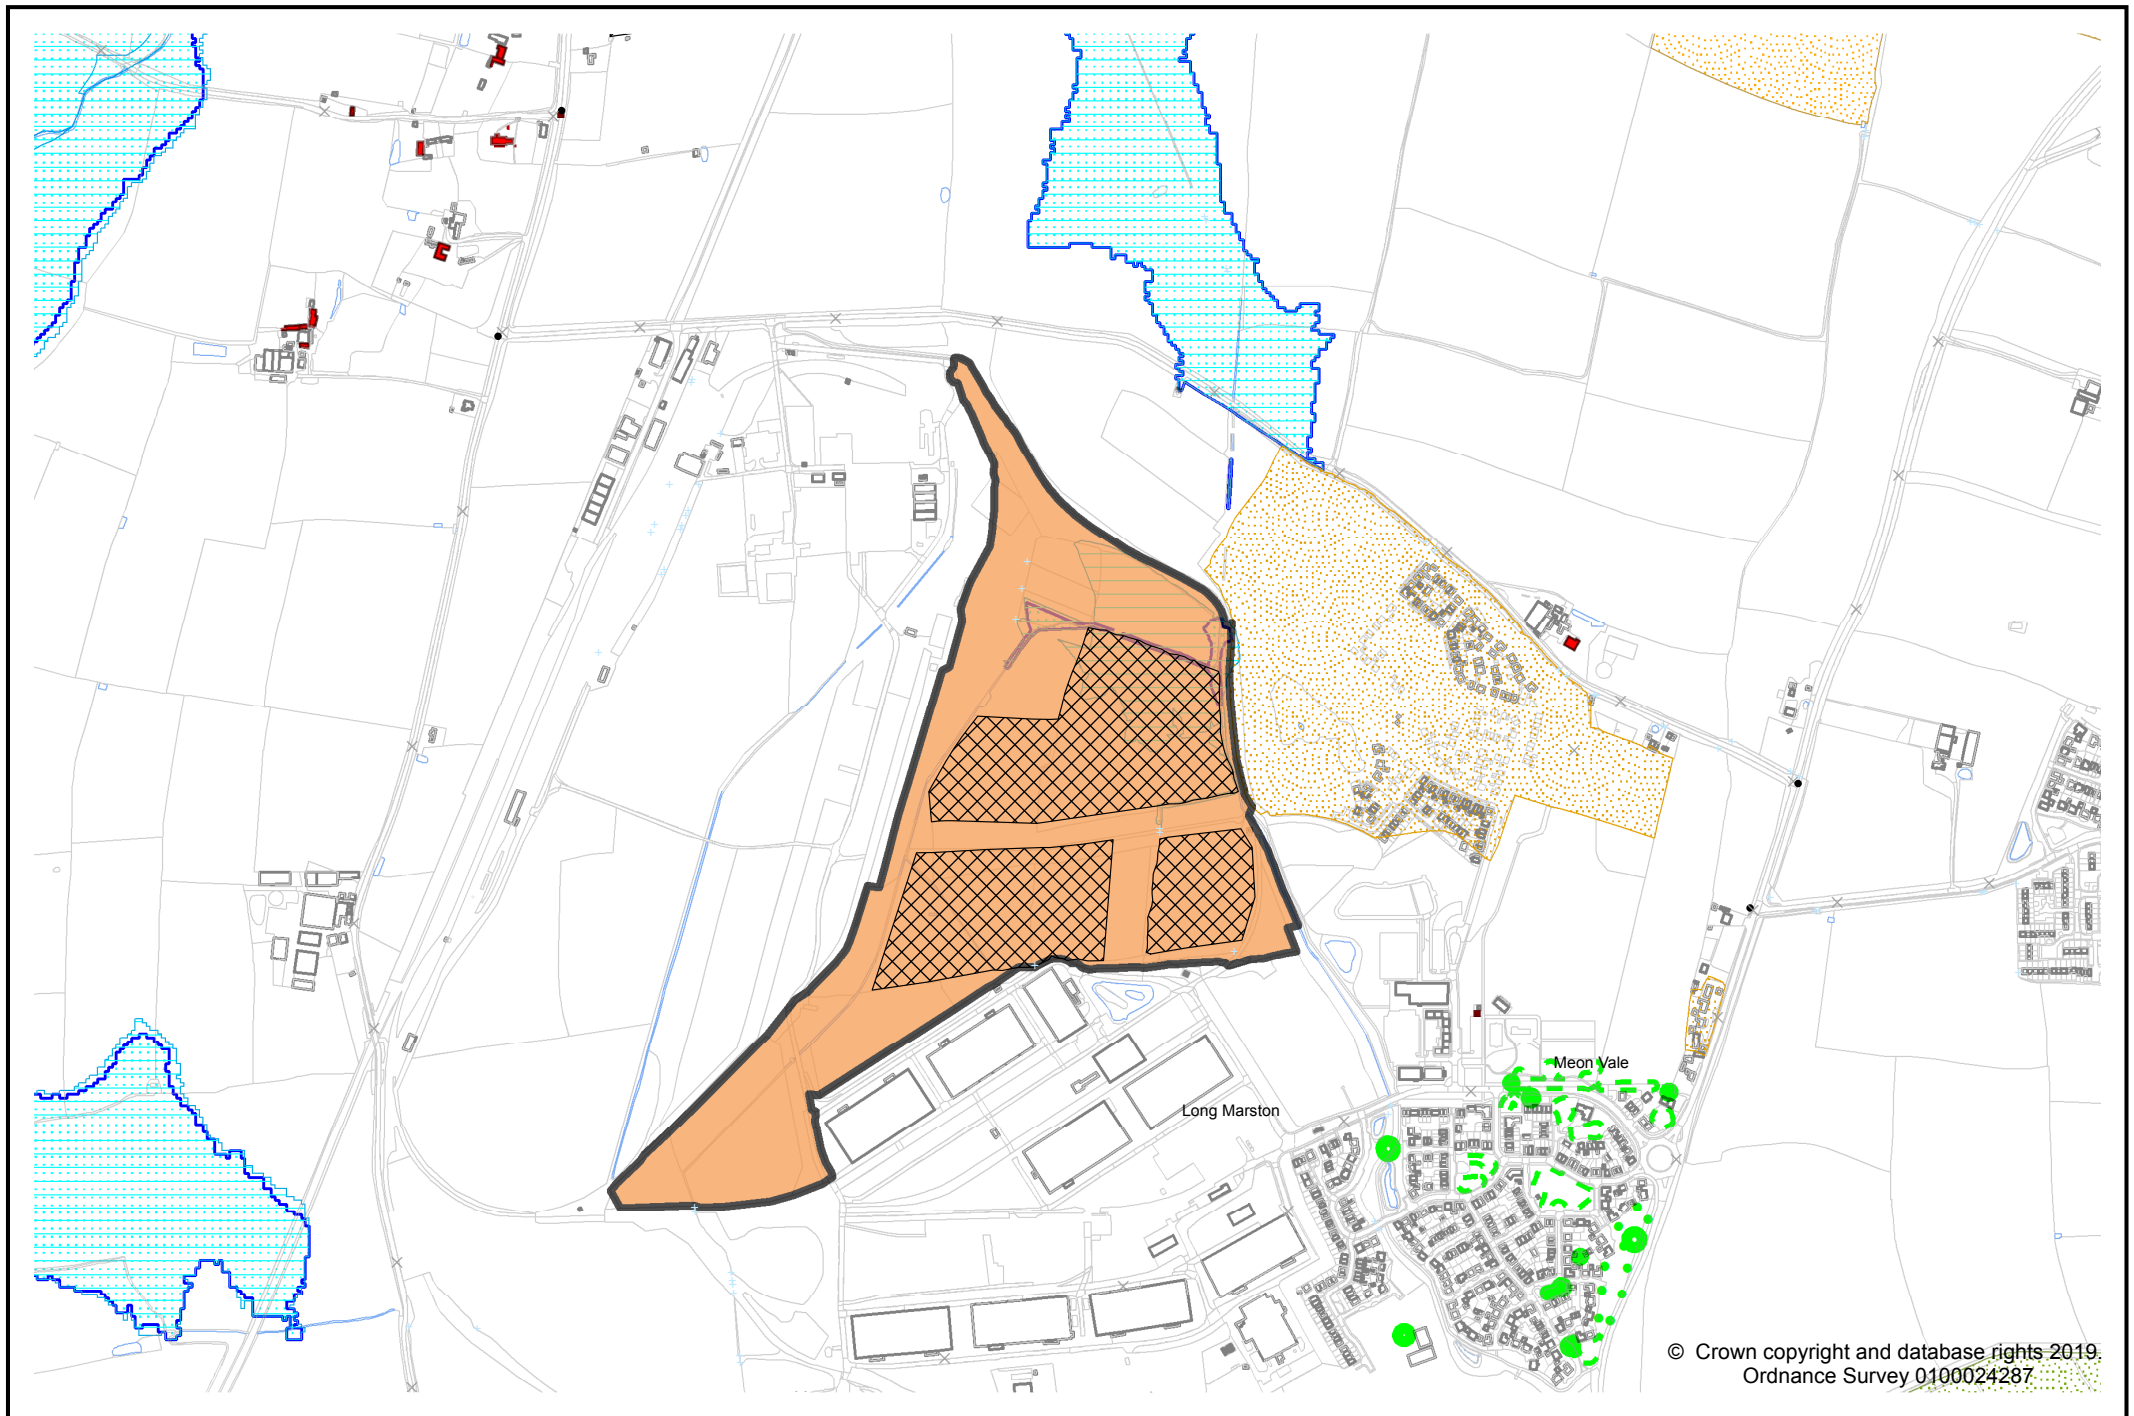

Site LSL.01 - Dallas Burston Polo Ground (West of Southam)

Site LSL.02 - Lower Farm, Stoneythorpe (West of Southam)

© Crown copyright and database rights 2019.
Ordnance Survey 0100024287

Site LSL.03A - Former Southam Cement Works

Workings (dis)
© Crown copyright and database rights 2019.
Ordnance Survey 0100024287

Site LSL.03B - North of former Southam Cement Works

Site LSL.03C - West of Southam Road, Long Itchington

Site LSL.04A - South of Deppers Bridge, Harbury

Site LSL.04B - North of Former Harbury Cement Works

© Crown copyright and database rights 2019.
Ordnance Survey 0100024287

Site LSL.05 - Wellesbourne Airfield

Site LSL.06A - Former Long Marston Depot

Site LSL.06B - Adjacent former Long Marston Depot

Site LSL.10 - Land north of Wootton Wawen

© Crown copyright and database rights 2019.
Ordnance Survey 0100024287

Site LSL.11A - Land south of Bidford-on-Avon

Site LSL.11B - Bickmarsh Hall Farm, South of Barton, Bidford-on-Avon