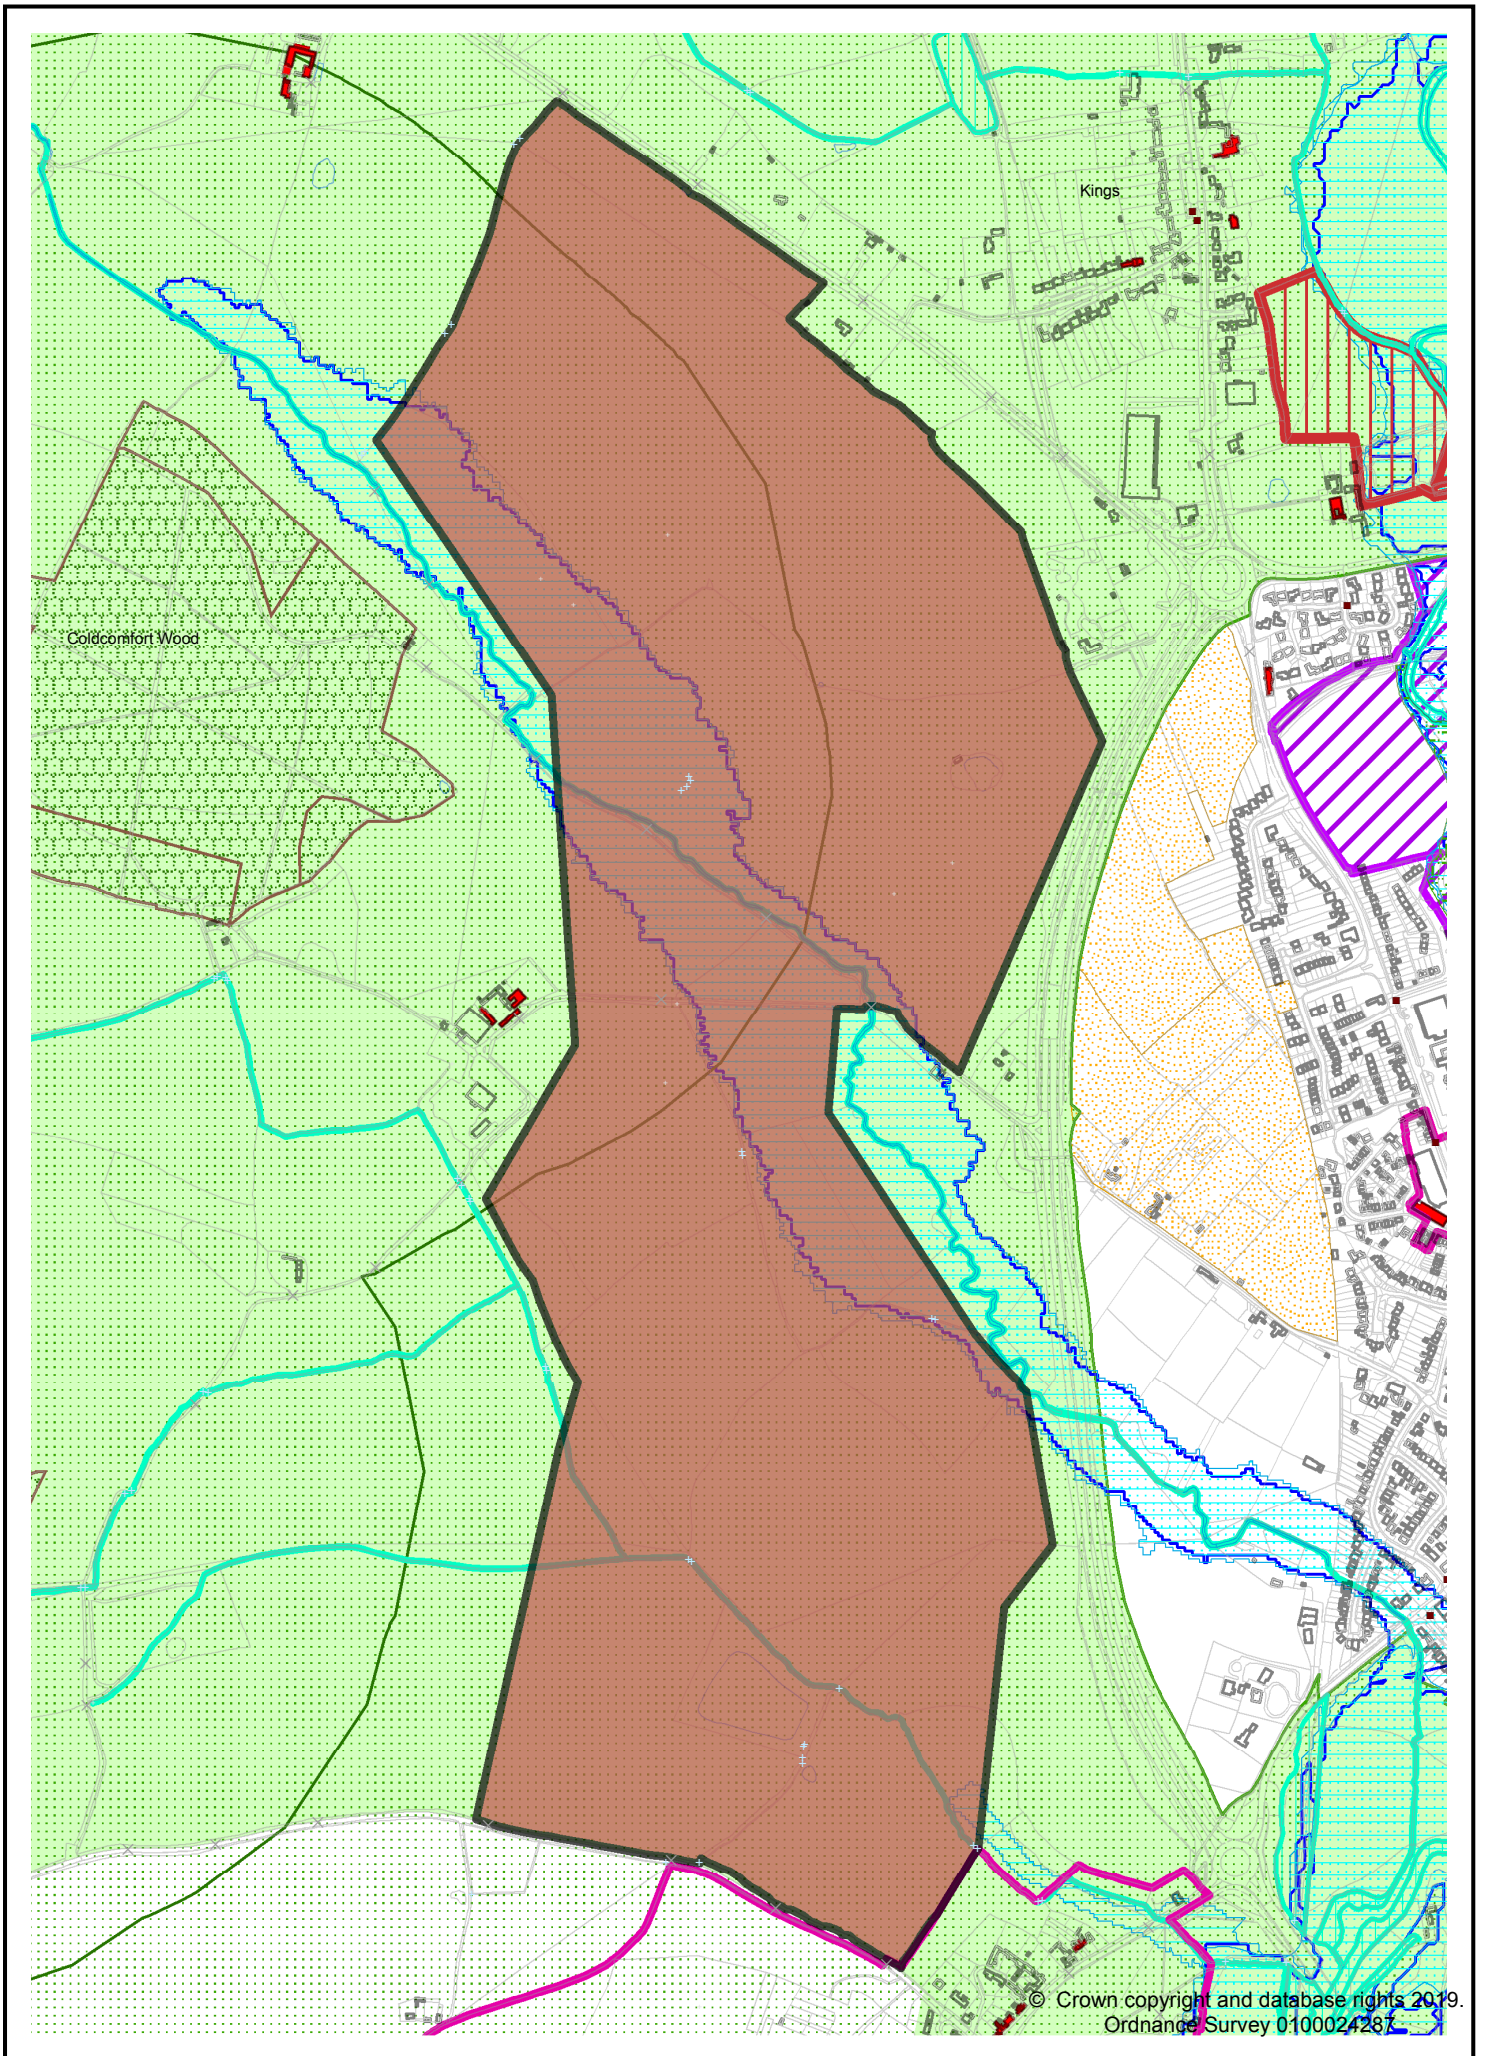

Workings (dis)
© Crown copyright and database rights 2019.
Ordnance Survey 0100024287

Site LSL.03B - North of former Southam Cement Works

Site LSL.03C - West of Southam Road, Long Itchington

Site LSL.04A - South of Deppers Bridge, Harbury

Site LSL.04B - North of Former Harbury Cement Works

© Crown copyright and database rights 2019.
Ordnance Survey 0100024287

Site LSL.05 - Wellesbourne Airfield

Site LSL.06A - Former Long Marston Depot

Site LSL.06B - Adjacent former Long Marston Depot

Site LSL.07 - Feldon Valley Golf Club, Sutton-under-Brailes

© Crown copyright and database rights 2019.
Ordnance Survey 0100024287

Site LSL.08 - Four Shires Farm, east of Moreton-in-Marsh

Site LSL.09 - Land west of Alcester

Site LSL.10 - Land north of Wootton Wawen

© Crown copyright and database rights 2019.
Ordnance Survey 0100024287

Site LSL.11A - Land south of Bidford-on-Avon

Site LSL.11B - Bickmarsh Hall Farm, South of Barton, Bidford-on-Avon